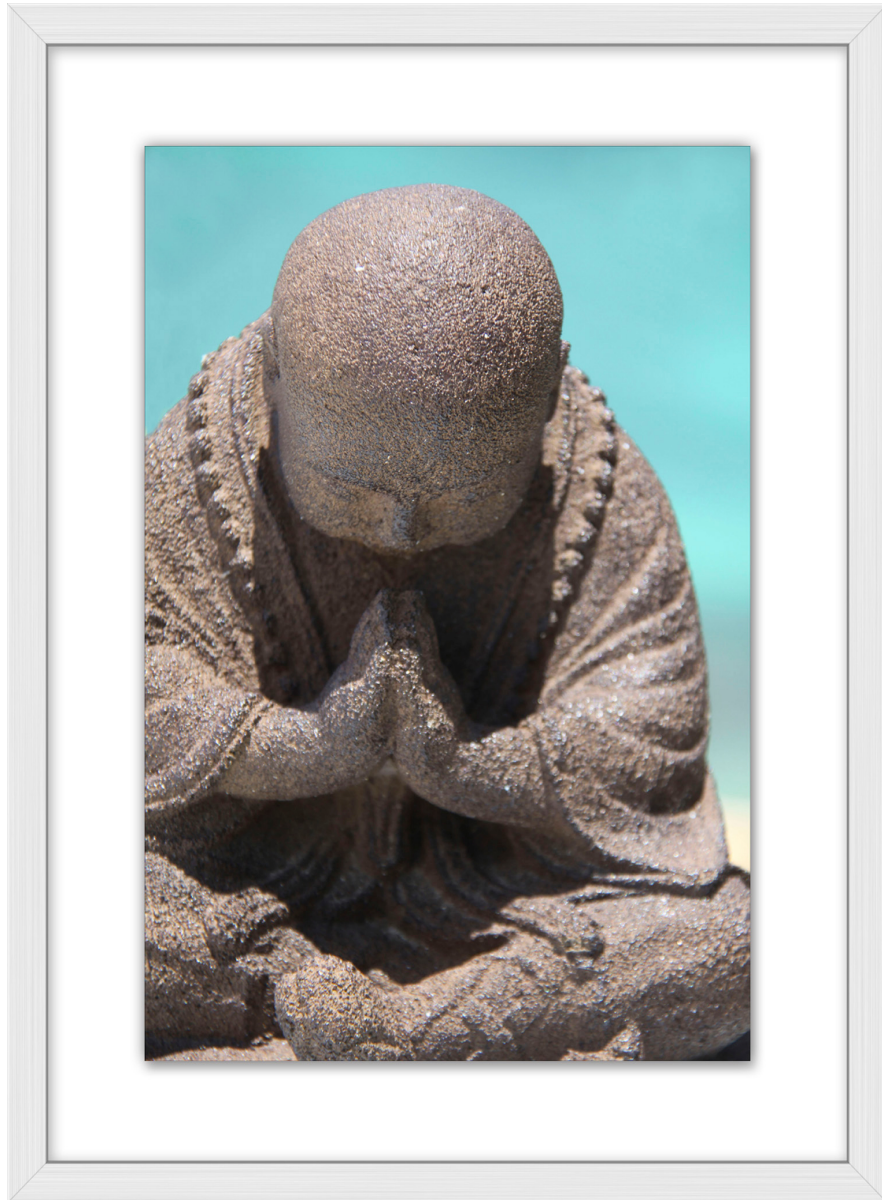

# WENDOVER ART GROUP

---

ITEM NUMBER : **WLA2159**

TITLE : **Contemporary Gallery -  
Buddha**

OUTWARD DIMENSION (W X H) : **16" x 21"**

FRAME (WIDTH X DEPTH) : **MC2428 | 0.75" x 1.25"**

FRAME FINISH : **Standard Frame  
Bright Silver**

DESCRIPTION :

**Giclee on Matte Paper, Straight Cut and Floated on Mat**