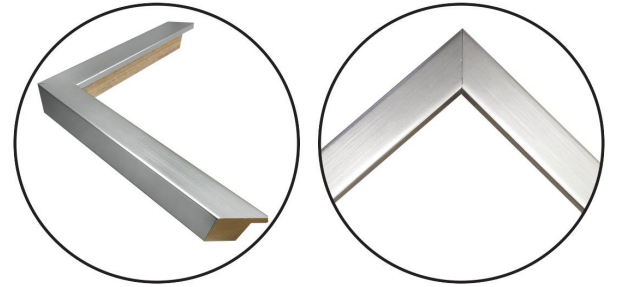

# WENDOVER ART GROUP

---

ITEM NUMBER : **WLA2159**

TITLE : **Contemporary Gallery -  
Buddha**

OUTWARD DIMENSION (W X H) : **16" x 21"**

FRAME (WIDTH X DEPTH) : **MC2428 | 0.75" x 1.25"**

FRAME FINISH : **Standard Frame  
Bright Silver**

DESCRIPTION :

**Giclee on Matte Paper, Straight Cut and Floated on Mat**