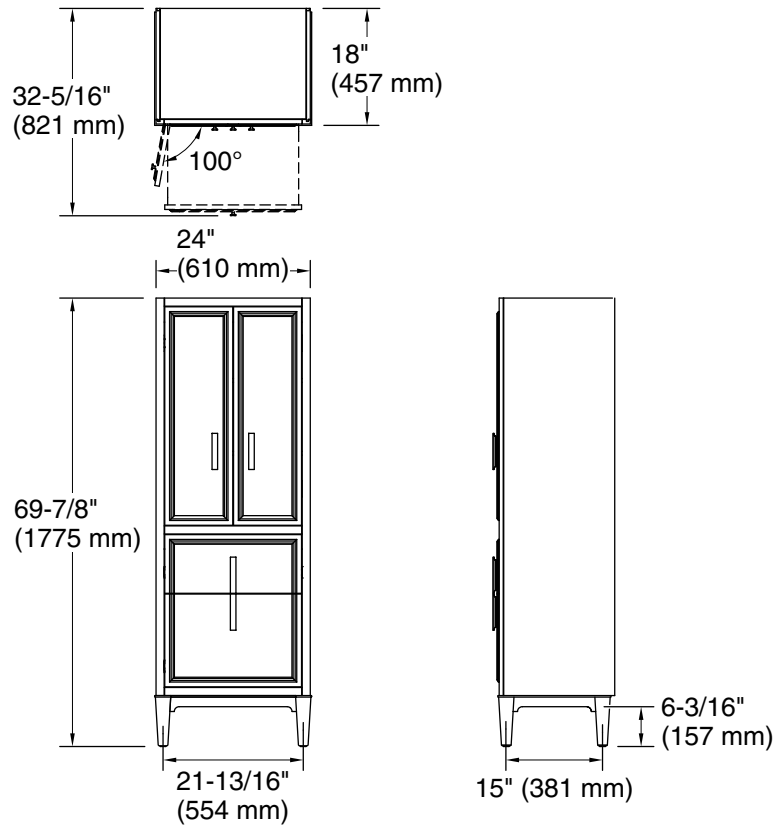

## Features

- Two full-extension 12-3/4" (325 mm) drawers with soft-close side-mount slides
- 18" (457 mm) cabinet interior with two shelves provides ample storage space
- Finish-matched cabinet interior
- Customize your storage with optional accessories such as floor liners, drawer organizers, and perfectly sized containers (sold separately)

## Technical Information

All product dimensions are nominal.