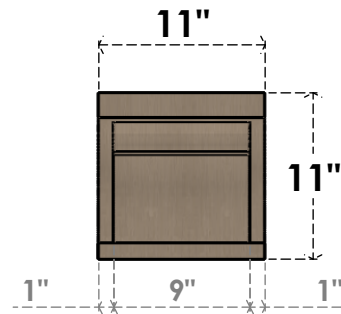

ITEM NUMBER: CORU11X11X11VIORCPR

11"W X 11"D X 11"H SERIES 1 WIDE VIOLA ROUGH CEDAR TIMBERTHANE
FAUX WOOD CORBEL, PRIMED

SIDE PROFILE

FRONT PROFILE

ISOMETRIC

EKENA MILLWORK
2300 WEST MAIN ST.
CLARKSVILLE, TX 75426
TOLL FREE: 866-607-0453
WWW.EKENAMILLWORK.COM