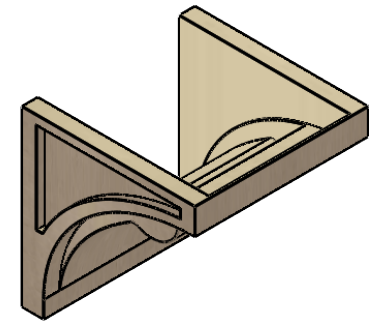

ITEM NUMBER: CORU11X11X11VIORCPR

11"W X 11"D X 11"H SERIES 1 WIDE VIOLA ROUGH CEDAR TIMBERTHANE
FAUX WOOD CORBEL, PRIMED

SIDE PROFILE

FRONT PROFILE

ISOMETRIC

EKENA MILLWORK
2300 WEST MAIN ST.
CLARKSVILLE, TX 75426
TOLL FREE: 866-607-0453
WWW.EKENAMILLWORK.COM

NOTES

1. INSTALLATION TO BE COMPLETED IN ACCORDANCE WITH MANUFACTURER'S SPECIFICATIONS.
2. DRAWING MAY NOT BE TO SCALE
3. THIS DRAWING IS INTENDED FOR DESIGN AND PLANNING PURPOSES ONLY.
4. ALL INFORMATION CONTAINED HEREIN WAS CURRENT AT THE TIME OF DEVELOPMENT BUT MUST BE REVIEWED AND APPROVED BY THE PRODUCT MANUFACTURER TO BE CONSIDERED ACCURATE.
5. TIMBERTHANE ARCHITECTURAL PRODUCTS ARE MADE FROM HIGH DENSITY URETHANE AND COME FACTORY PRIMED