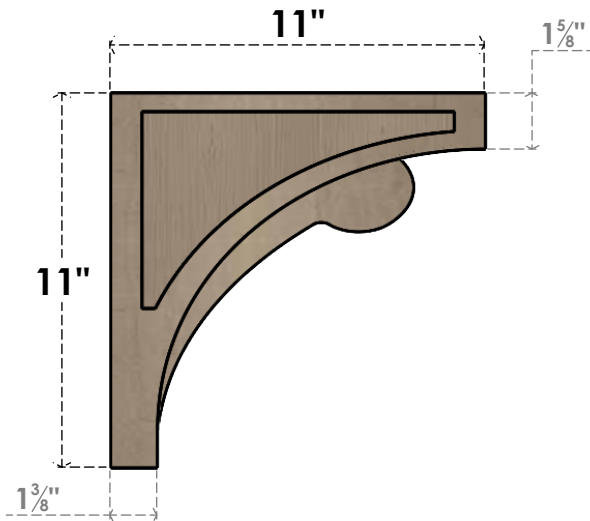

ITEM NUMBER: CORU11X11X11VIORCPR

11"W X 11"D X 11"H SERIES 1 WIDE VIOLA ROUGH CEDAR TIMBERTHANE
FAUX WOOD CORBEL, PRIMED

SIDE PROFILE

FRONT PROFILE

ISOMETRIC

EKENA MILLWORK
2300 WEST MAIN ST.
CLARKSVILLE, TX 75426
TOLL FREE: 866-607-0453
WWW.EKENAMILLWORK.COM

NOTES

1. INSTALLATION TO BE COMPLETED IN ACCORDANCE WITH MANUFACTURER'S SPECIFICATIONS.
2. DRAWING MAY NOT BE TO SCALE
3. THIS DRAWING IS INTENDED FOR DESIGN AND PLANNING PURPOSES ONLY.
4. ALL INFORMATION CONTAINED HEREIN WAS CURRENT AT THE TIME OF DEVELOPMENT BUT MUST BE REVIEWED AND APPROVED BY THE PRODUCT MANUFACTURER TO BE CONSIDERED ACCURATE.
5. TIMBERTHANE ARCHITECTURAL PRODUCTS ARE MADE FROM HIGH DENSITY URETHANE AND COME FACTORY PRIMED