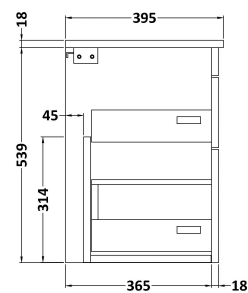

CUSTOMER DATA SHEET

DESCRIPTION: 800 Wh 2-Drawer Vanity With Basin B