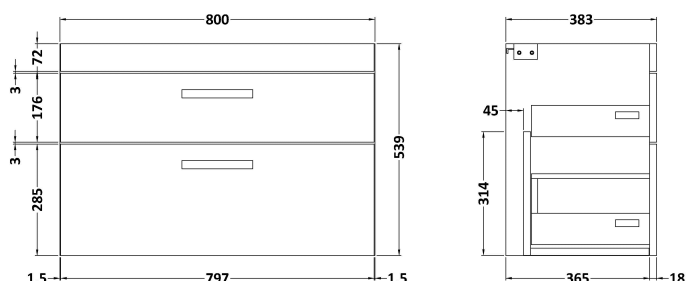

# CUSTOMER DATA SHEET

**DESCRIPTION:** 800 Wh 2-Drawer Vanity With Basin B

### PRODUCT DIMENSIONS

Height (mm)	Width (mm)	Depth (mm)	Nett Wgt Kg
538	800	383	34

### PACKAGING DIMENSIONS

Height (mm)	Width (mm)	Depth (mm)	Gross Wgt Kg
560	820	405	34

# CUSTOMER DATA SHEET - CERAMICS

**DESCRIPTION:** Basin 800mm

PRODUCT DIMENSIONS			
Height (mm)	Width (mm)	Depth (mm)	Nett Wgt Kg
170	800	390	16.9

PACKAGING DIMENSIONS			
Height (mm)	Width (mm)	Depth (mm)	Gross Wgt Kg
400	820	200	16.9