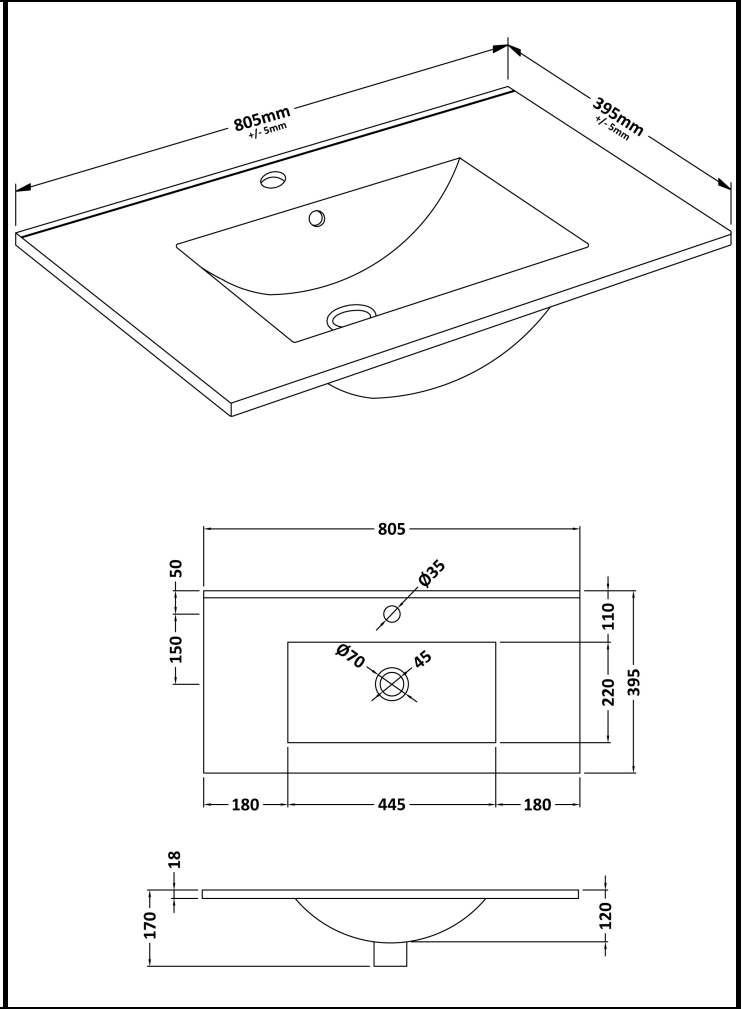

### PRODUCT DIMENSIONS

Height (mm)	Width (mm)	Depth (mm)	Nett Wgt Kg
538	800	383	34

### PACKAGING DIMENSIONS

Height (mm)	Width (mm)	Depth (mm)	Gross Wgt Kg
560	820	405	34

### OUTER BOX DIMENSIONS (If Applicable)

Height (mm)	Width (mm)	Depth (mm)	Gross Wgt Kg

# CUSTOMER DATA SHEET - CERAMICS

**DESCRIPTION:** Basin 800mm

PRODUCT DIMENSIONS			
Height (mm)	Width (mm)	Depth (mm)	Nett Wgt Kg
170	800	390	16.9

PACKAGING DIMENSIONS			
Height (mm)	Width (mm)	Depth (mm)	Gross Wgt Kg
400	820	200	16.9