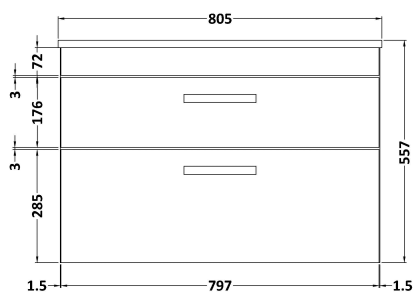

# CUSTOMER DATA SHEET

**DESCRIPTION:** 800 Wh 2-Drawer Vanity With Basin B

### PRODUCT DIMENSIONS

Height (mm)	Width (mm)	Depth (mm)	Nett Wgt Kg
538	800	383	34

### PACKAGING DIMENSIONS

Height (mm)	Width (mm)	Depth (mm)	Gross Wgt Kg
560	820	405	34

# CUSTOMER DATA SHEET - CERAMICS

**DESCRIPTION:** Basin 800mm

PRODUCT DIMENSIONS			
Height (mm)	Width (mm)	Depth (mm)	Nett Wgt Kg
170	800	390	16.9

PACKAGING DIMENSIONS			
Height (mm)	Width (mm)	Depth (mm)	Gross Wgt Kg
400	820	200	16.9