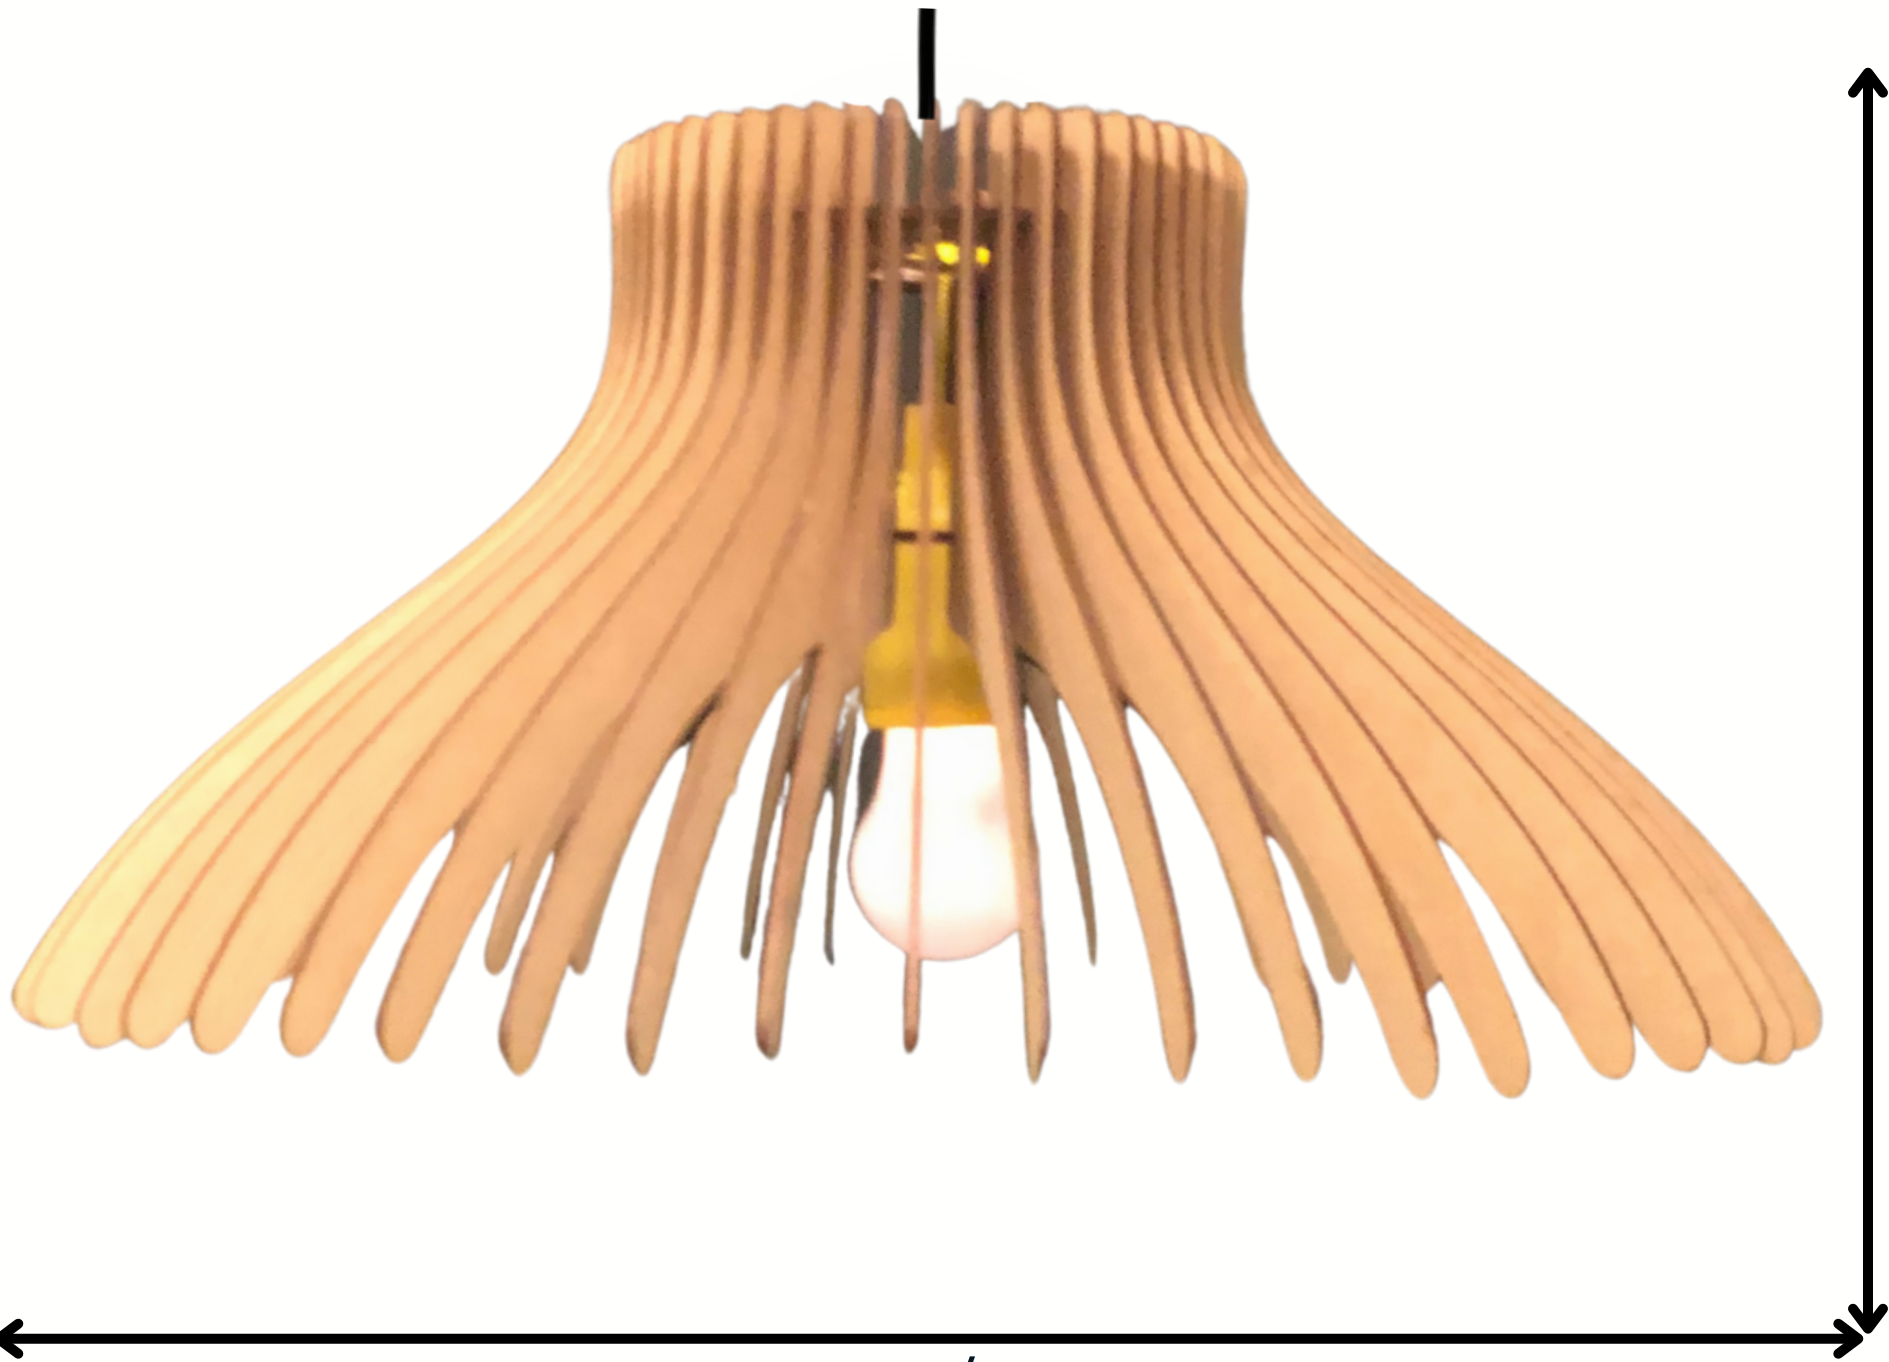

H

Item : Flowers Pendant Shade

Height: 25cm / Width 50cm Material: Wood

Holder: 40mm space for E27 holders. Universal spacer required for bayonet or other smaller holders.

Bulb: 60W Max E27 Easy Fit: Yes Tools Required: No

HARTSMED E

HANDMADE DECOR

H

25cm/10inc

50cm/20inch

HARTSMED E

HANDMADE DECOR

H

40mm For E27 Holders. Universal spacers
can be used or bayonet and other
specialist fittings

HARTSMED E

HANDMADE DECOR