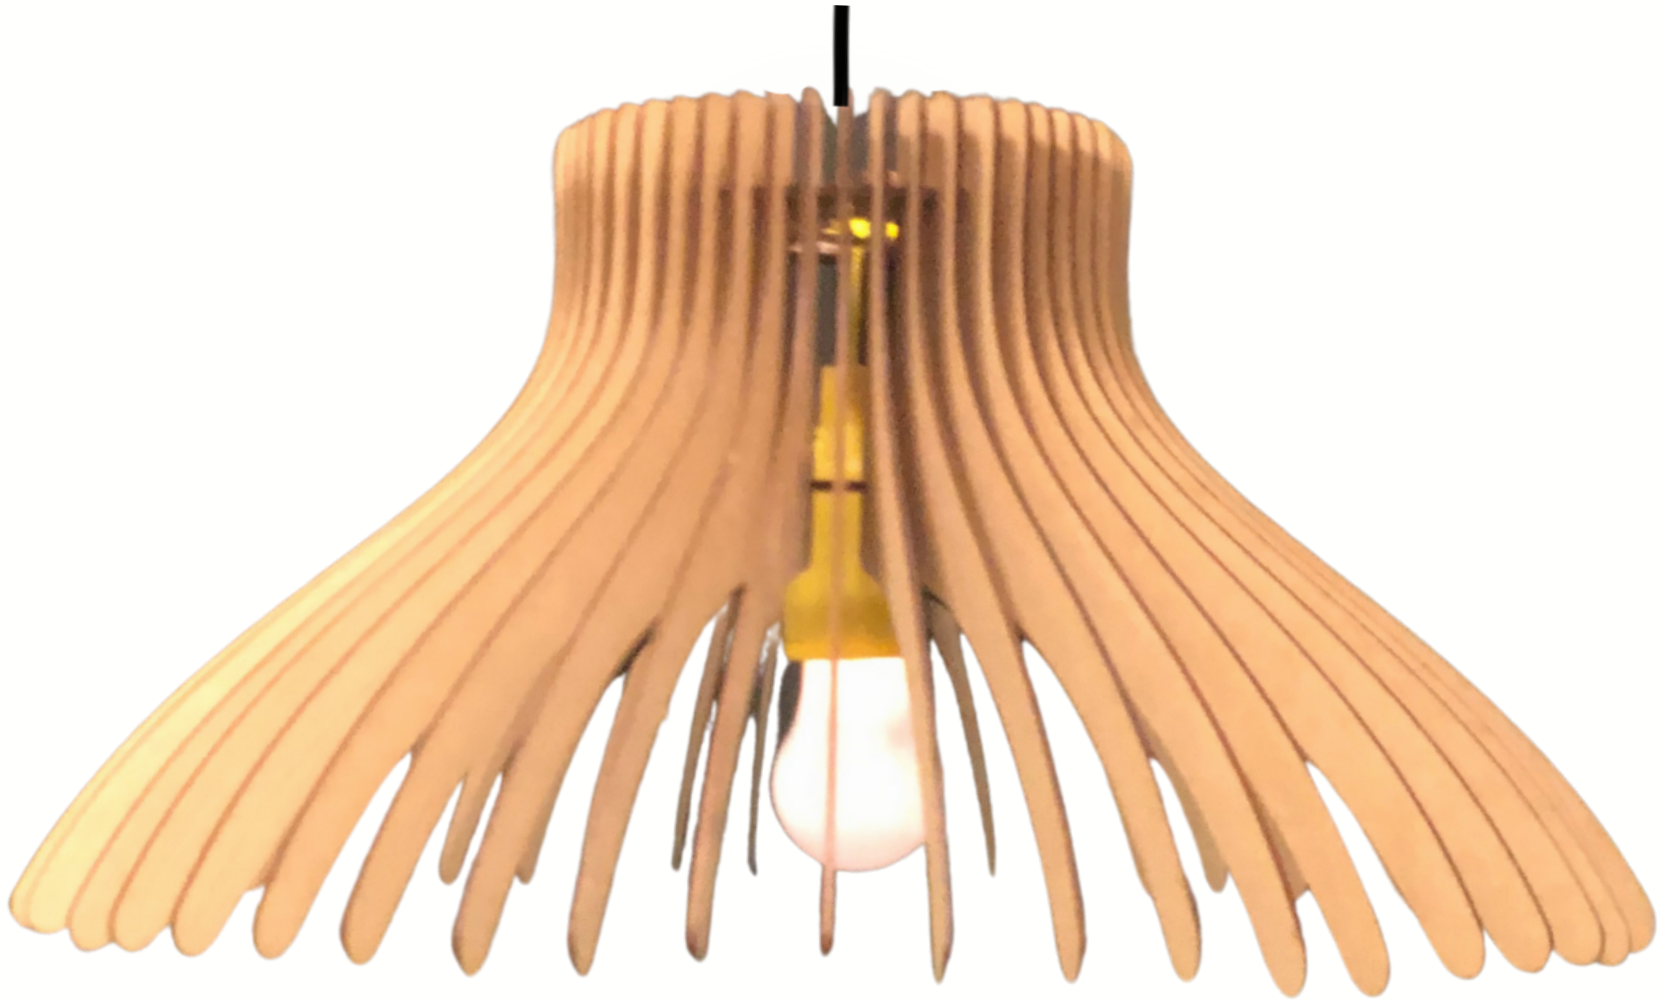

H

Item : Flowers Pendant Shade

Height: 25cm / Width 50cm Material: Wood

Holder: 40mm space for E27 holders. Universal spacer required for bayonet or other smaller holders.

Bulb: 60W Max E27 Easy Fit: Yes Tools Required: No

HARTSMED E

HANDMADE DECOR

H

25cm/10inc

50cm/20inch

HARTSMED E

HANDMADE DECOR

H

40mm For E27 Holders. Universal spacers
can be used or bayonet and other
specialist fittings

HARTSMED E

HANDMADE DECOR