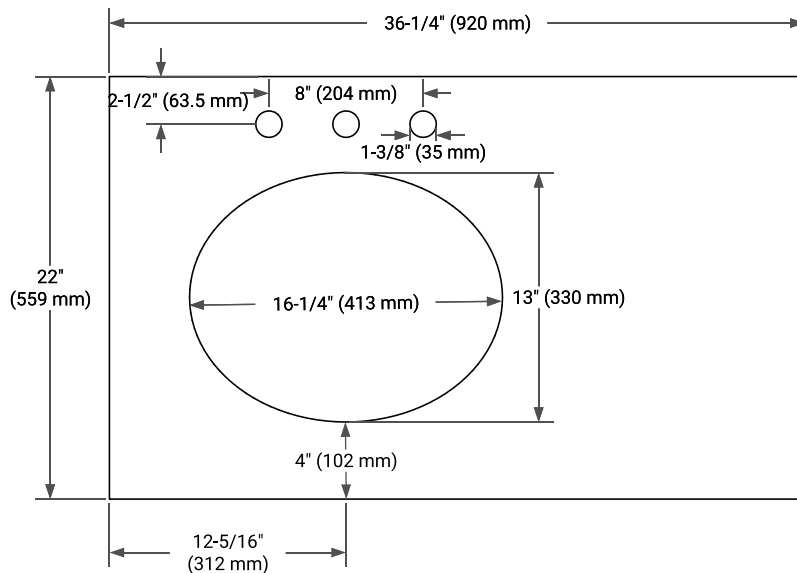

36" LEFT OFFSET CABINET

BASE CABINET DIMENSIONS

36" W x 21.5" D x 34.5" H

FEATURES

- Solid wood frame & plywood panels
- Dovetail drawers and joints
- Soft closing doors & drawers

HARDWARE FINISHES*

Brushed Nickel Satin Brass Matte Black Polished Chrome

PLAN VIEW

36" LEFT OVAL SINK COUNTERTOP WITH 1.5 IN. THICKNESS

OVERALL DIMENSIONS

36.25" W x 22" D x 1.5" H

COUNTERTOP OPTIONS

Carrara White Quartz

FEATURES

- Solid countertop with mitered edges & seams
- Undermount white oval sink
- Pre-drilled for 8" widespread faucet

INCLUDED

- Countertop
- Matching Backsplash
- Oval Sink

COUNTERTOP PLAN VIEW

EDGE SIDE VIEW

THREE DIMENSIONAL COUNTERTOP VIEW