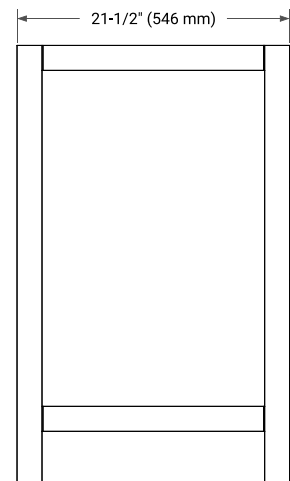

36" LEFT OFFSET CABINET

BASE CABINET DIMENSIONS

36" W x 21.5" D x 34.5" H

FEATURES

- Solid wood frame & plywood panels
- Dovetail drawers and joints
- Soft closing doors & drawers

HARDWARE FINISHES*

Brushed Nickel Satin Brass Matte Black Polished Chrome

PLAN VIEW

36" LEFT OVAL SINK COUNTERTOP WITH 1.5 IN. THICKNESS

OVERALL DIMENSIONS

36.25" W x 22" D x 1.5" H

COUNTERTOP OPTIONS

Carrara White Quartz

FEATURES

- Solid countertop with mitered edges & seams
- Undermount white oval sink
- Pre-drilled for 8" widespread faucet

INCLUDED

- Countertop
- Matching Backsplash
- Oval Sink

COUNTERTOP PLAN VIEW

EDGE SIDE VIEW

THREE DIMENSIONAL COUNTERTOP VIEW