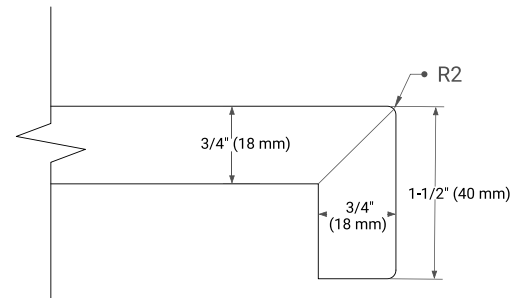

36" LEFT OFFSET CABINET

BASE CABINET DIMENSIONS

36" W x 21.5" D x 34.5" H

FEATURES

- Solid wood frame & plywood panels
- Dovetail drawers and joints
- Soft closing doors & drawers

HARDWARE FINISHES*

Brushed Nickel Satin Brass Matte Black Polished Chrome

PLAN VIEW

36" LEFT OVAL SINK COUNTERTOP WITH 1.5 IN. THICKNESS

OVERALL DIMENSIONS

36.25" W x 22" D x 1.5" H

COUNTERTOP OPTIONS

Carrara White Quartz

FEATURES

- Solid countertop with mitered edges & seams
- Undermount white oval sink
- Pre-drilled for 8" widespread faucet

INCLUDED

- Countertop
- Matching Backsplash
- Oval Sink

COUNTERTOP PLAN VIEW

EDGE SIDE VIEW

THREE DIMENSIONAL COUNTERTOP VIEW