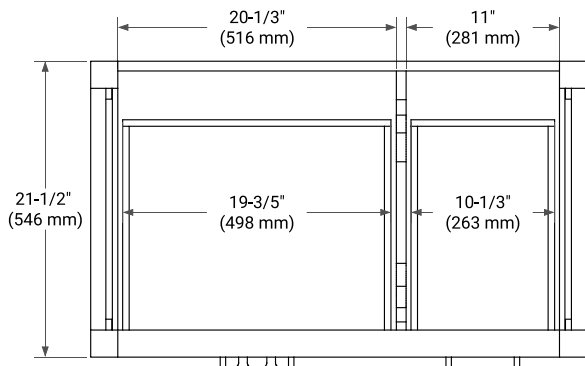

36" LEFT OFFSET CABINET

BASE CABINET DIMENSIONS

36" W x 21.5" D x 34.5" H

FEATURES

- Solid wood frame & plywood panels
- Dovetail drawers and joints
- Soft closing doors & drawers

HARDWARE FINISHES*

Brushed Nickel Satin Brass Matte Black Polished Chrome

PLAN VIEW

36" LEFT OVAL SINK COUNTERTOP WITH 1.5 IN. THICKNESS

OVERALL DIMENSIONS

36.25" W x 22" D x 1.5" H

COUNTERTOP OPTIONS

Carrara White Quartz

FEATURES

- Solid countertop with mitered edges & seams
- Undermount white oval sink
- Pre-drilled for 8" widespread faucet

INCLUDED

- Countertop
- Matching Backsplash
- Oval Sink

COUNTERTOP PLAN VIEW

EDGE SIDE VIEW

THREE DIMENSIONAL COUNTERTOP VIEW