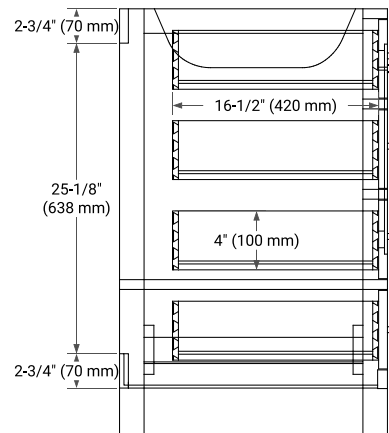

36" LEFT OFFSET CABINET

BASE CABINET DIMENSIONS

36" W x 21.5" D x 34.5" H

FEATURES

- Solid wood frame & plywood panels
- Dovetail drawers and joints
- Soft closing doors & drawers

HARDWARE FINISHES*

Brushed Nickel Satin Brass Matte Black Polished Chrome

PLAN VIEW

36" LEFT OVAL SINK COUNTERTOP WITH 1.5 IN. THICKNESS

OVERALL DIMENSIONS

36.25" W x 22" D x 1.5" H

COUNTERTOP OPTIONS

Carrara White Quartz

FEATURES

- Solid countertop with mitered edges & seams
- Undermount white oval sink
- Pre-drilled for 8" widespread faucet

INCLUDED

- Countertop
- Matching Backsplash
- Oval Sink

COUNTERTOP PLAN VIEW

EDGE SIDE VIEW

THREE DIMENSIONAL COUNTERTOP VIEW