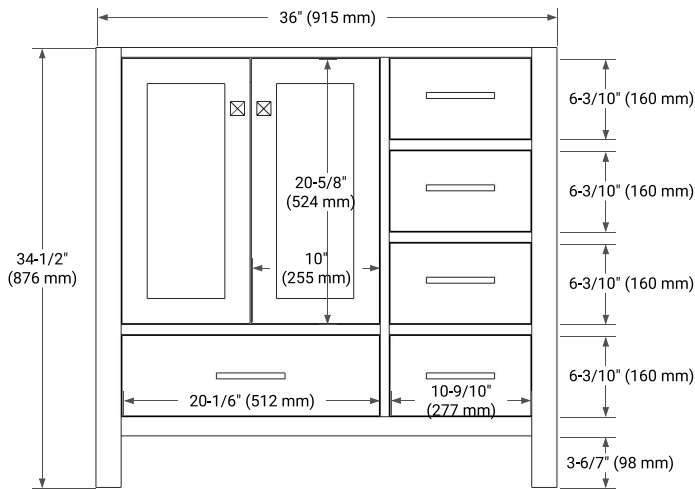

36" LEFT OFFSET CABINET

BASE CABINET DIMENSIONS

36" W x 21.5" D x 34.5" H

FEATURES

- Solid wood frame & plywood panels
- Dovetail drawers and joints
- Soft closing doors & drawers

HARDWARE FINISHES*

Brushed Nickel   Satin Brass   Matte Black   Polished Chrome

Hardware comes preinstalled with the illustrated option. Other finishes are available on our online store if you prefer a different one.

AVAILABLE COLORS

White   Grey   Midnight Blue   Espresso   Oak

FRONT VIEW

SIDE VIEW

PLAN VIEW