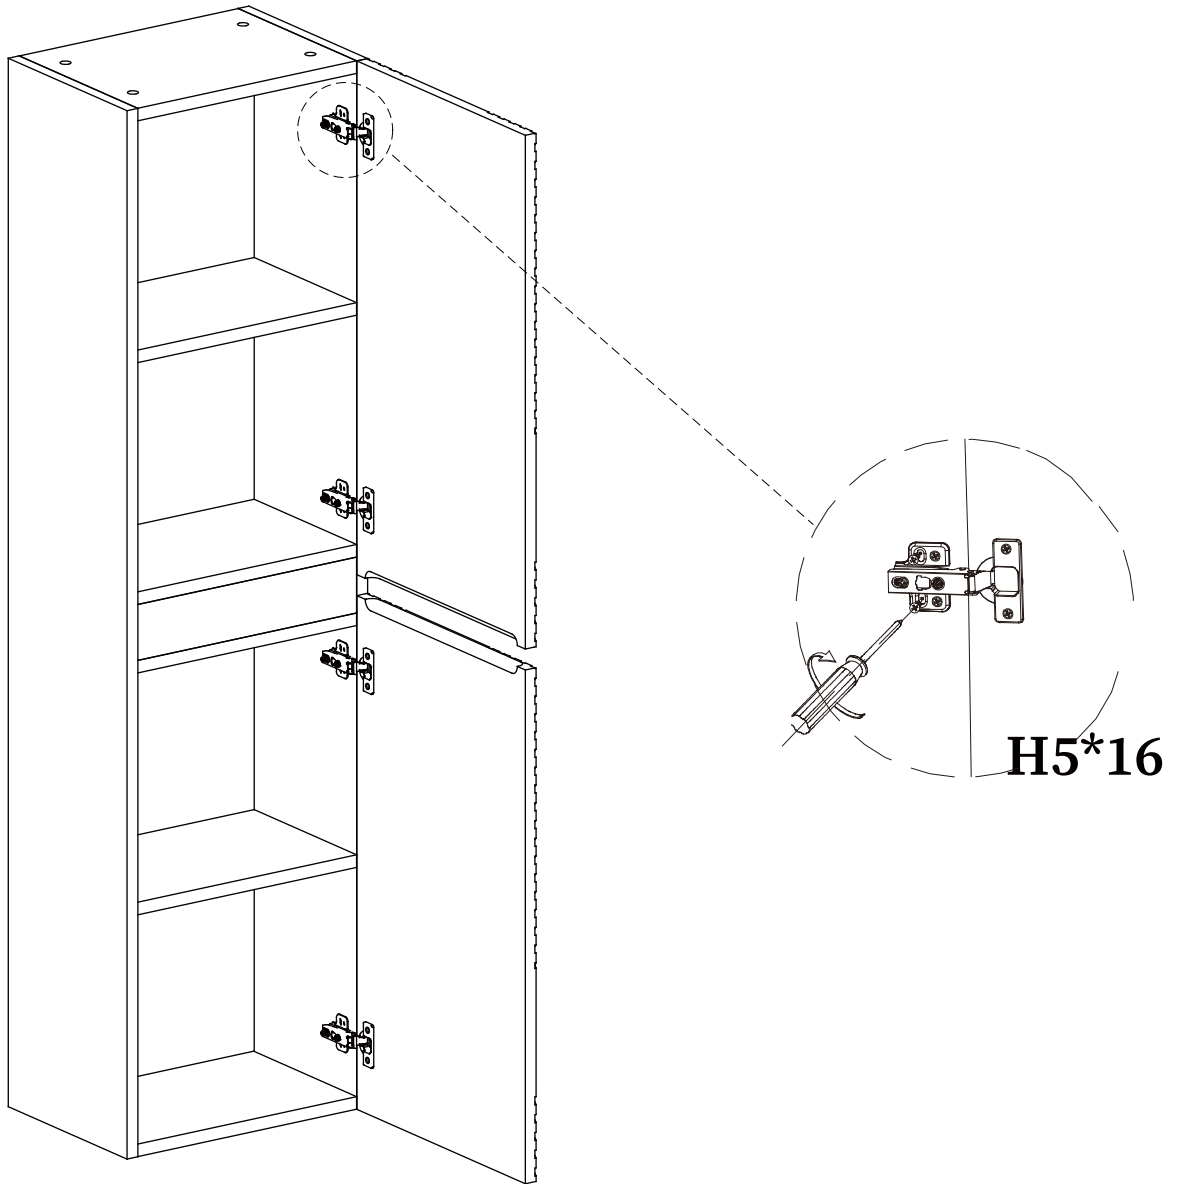

# INSTRUCTION

**SRGWALSCKD**

Spirit level

Tape measure  
(3m~5m)

Screwdriver

Hammer

Electric drill

Drill bit  
(Ø8)

H8

1\*

H9

6\*Ø4x50

H10

6\*Ø8x40

2

**DOOR ADJUSTMENT**