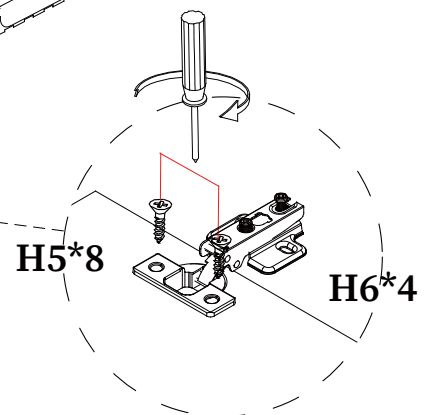

# INSTRUCTION

**SRGWALSCKD**

Spirit level

Tape measure  
(3m~5m)

Screwdriver

Hammer

Electric drill

Drill bit  
(Ø8)

H8

1\*

H9

6\*Ø4x50

H10

6\*Ø8x40

2

**DOOR ADJUSTMENT**