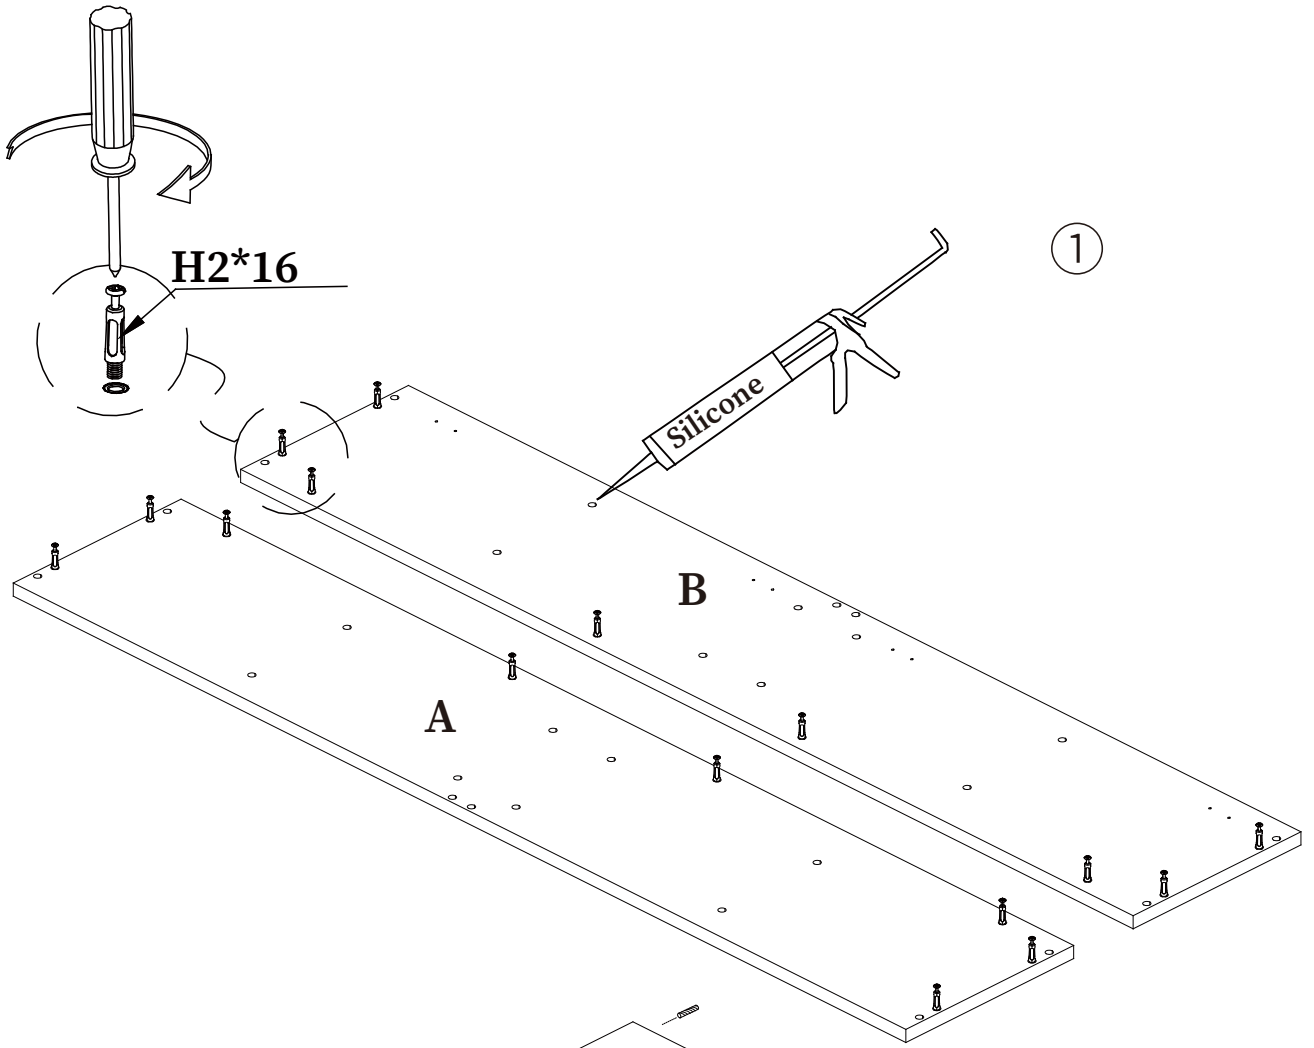

# INSTRUCTION

**SRGWALSCKD**

Spirit level

Tape measure  
(3m~5m)

Screwdriver

Hammer

Electric drill

Drill bit  
(Ø8)

H8

1\*

H9

6\*Ø4x50

H10

6\*Ø8x40

2

**DOOR ADJUSTMENT**