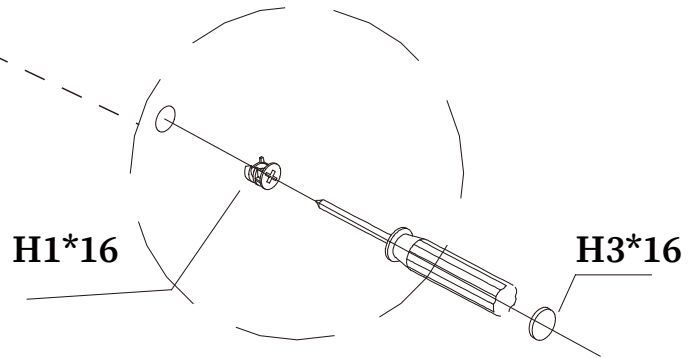

# INSTRUCTION

**SRGWALSCKD**

Spirit level

Tape measure  
(3m~5m)

Screwdriver

Hammer

Electric drill

Drill bit  
(Ø8)

H8

1\*

H9

6\*Ø4x50

H10

6\*Ø8x40

2

**DOOR ADJUSTMENT**