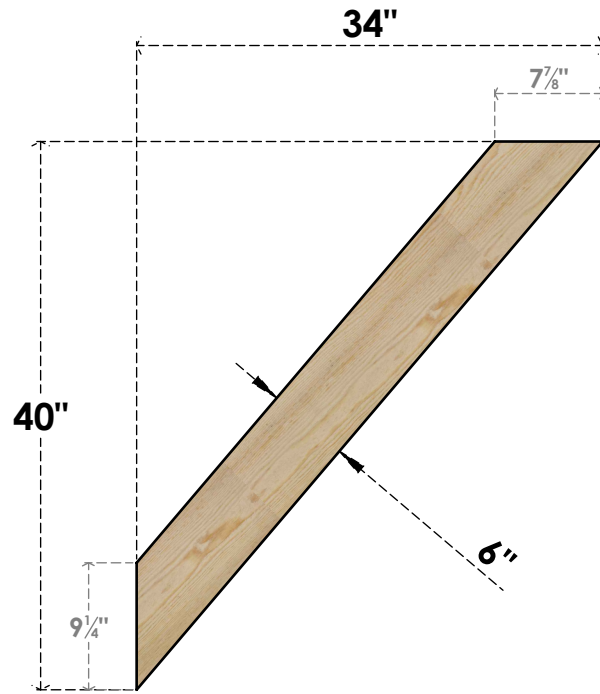

BRC06X34X40TRA00RDF

6"W X 34"D X 40"H TRADITIONAL ROUGH SAWN BRACE, DOUGLAS FIR

SIDE

FRONT

EKENA MILLWORK
 2300 WEST MAIN ST.
 CLARKSVILLE, TX 75426
 TOLL FREE: 866-607-0453
 WWW.EKENAMILLWORK.COM

NOTES

1. INSTALLATION TO BE COMPLETED IN ACCORDANCE WITH MANUFACTURER'S SPECIFICATIONS.
2. DRAWING MAY NOT BE TO SCALE
3. THIS DRAWING IS INTENDED FOR DESIGN AND PLANNING PURPOSES ONLY.
4. ALL INFORMATION CONTAINED HEREIN WAS CURRENT AT THE TIME OF DEVELOPMENT BUT MUST BE REVIEWED AND APPROVED BY THE PRODUCT MANUFACTURER TO BE CONSIDERED ACCURATE.
5. PRODUCTS ARE NOT KILN DRIED. THIS ITEM IS UNIQUE AND WILL CONTAIN THE NATURAL VARIATIONS THAT THE WOOD SPECIES OFFERS. THIS MAY RESULT IN VARIATIONS UP TO 1/4"