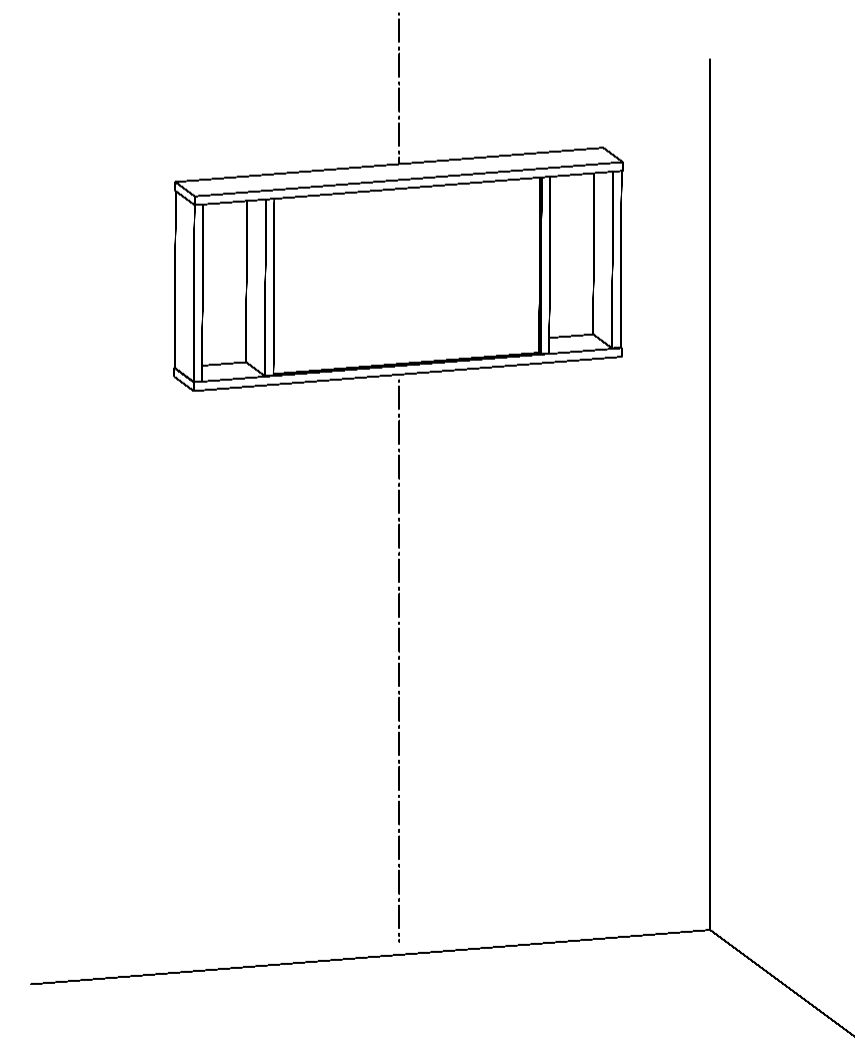

Tape measure
(3m~5m)

Silicone

Pencil

Tools required for installation