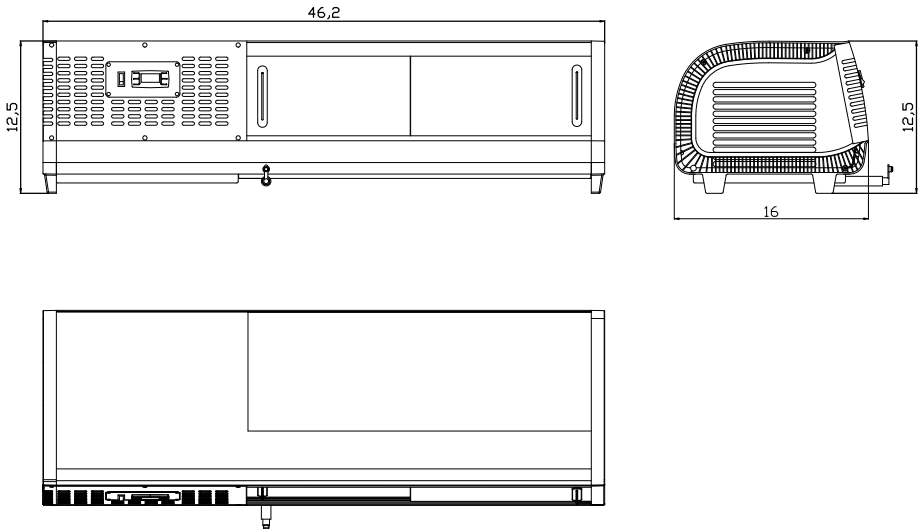

TECHNICAL SPECS

Dimensions

Length	46.34
Height	12.52
Weightlbs	75.9
Width	15.99
Interior Depth	13.39
Interior Height	8.66
Interior Width	29.84

Features & Materials

Color Finish	Black
Color Door Handles	Black
Compressor Location	Right Side
Defrost Type	Automatic Defrost
Digital Temperature Control	Yes
Door Style	Sliding
Height To Top Of Door Hinge In	12.52
Number Of Doors	2
Temperature Range	32-54 F
Ambient Temperature Range	86 F
Refrigerant Type	R-290

Electric & Certification

Plug Type	NEMA 5-15P
Voltage	110
Amps	1.83
Power Cord Length	94.5
Certifications	ETL Listed for Safety and Sanitation

Plan View

CERTIFICATIONS

706 Eastern Parkway STE 1G, Brooklyn NY 11213
718-576-6342
info@koolmore.com