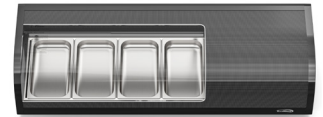

SPEC SHEET

KoolMore 46 in. Glass Sushi Countertop Display Refrigerator with 4 Stainless Steel Trays in Black

Model: KM-SR46-BK

FEATURES

- Refrigerated Sushi Display Case
- 4 Stainless-Steel Food Trays
- Accessible Rear Door
- Built-In Compressor
- Digital temperature control
- Countertop Food Storage Use

CLOSE UP IMAGES

TECHNICAL SPECS

Dimensions

Length	46.34
Height	12.52
Weightlbs	75.9
Width	15.99
Interior Depth	13.39
Interior Height	8.66
Interior Width	29.84

Features & Materials

Color Finish	Black
Color Door Handles	Black
Compressor Location	Right Side
Defrost Type	Automatic Defrost
Digital Temperature Control	Yes
Door Style	Sliding
Height To Top Of Door Hinge In	12.52
Number Of Doors	2
Temperature Range	32-54 F
Ambient Temperature Range	86 F
Refrigerant Type	R-290