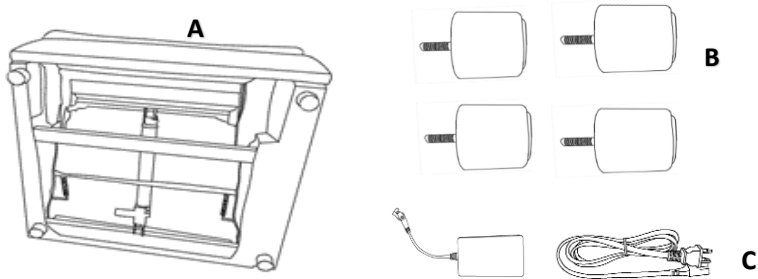

ASSEMBLY TIME

20 MINUTES

PARTS IDENTIFICATION

A		BASE	1PC
B		LEG	4PCS
C		TRANSFORMER/POWER CORD	1PC
D		ARM PILLOW	1PC
E		RECLINER BACK	1PC
F		BACK CUSHION	1PC

ASSEMBLY INSTRUCTIONS

STEP 1

STEP 2

STEP 3