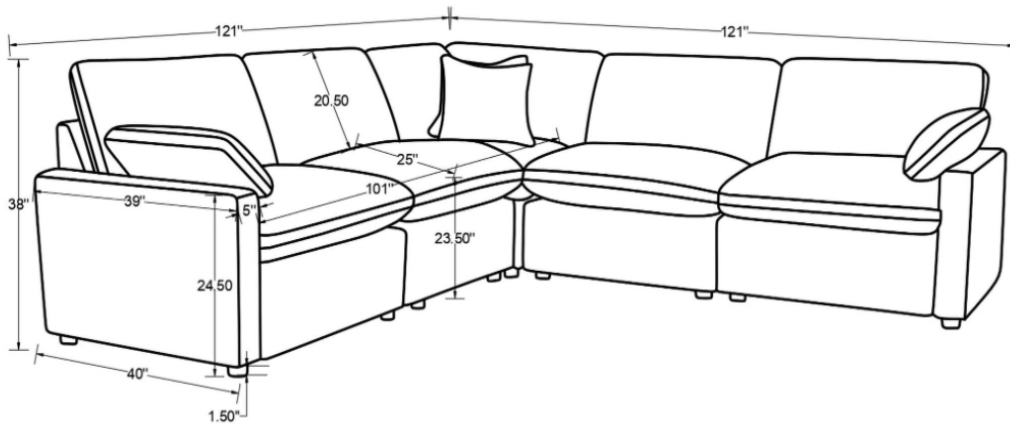

Note:Dimension tolerance±5%