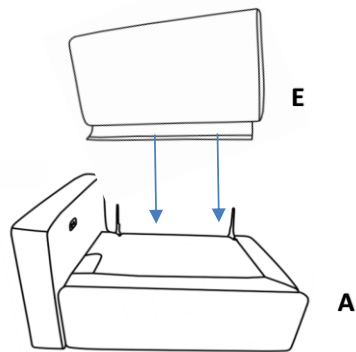

ASSEMBLY TIME

20 MINUTES

PARTS IDENTIFICATION

A		BASE	1PC
B		LEG	4PCS
C		TRANSFORMER/POWER CORD	1PC
D		ARM PILLOW	1PC
E		RECLINER BACK	1PC
F		BACK CUSHION	1PC

ASSEMBLY INSTRUCTIONS

STEP 1

STEP 2

STEP 3