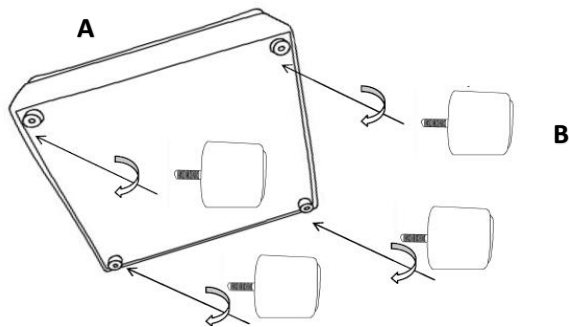

ASSEMBLY TIME

10 MINUTES

PARTS IDENTIFICATION

A		BASE	1PC
B		LEG	4PCS
C		RIGHT BACK CUSHION	1PC
D		LEFT BACK CUSHION	1PC
E		BIG PILLOW	1PC
F		PILLOW	1PC

ASSEMBLY INSTRUCTIONS

STEP 1

STEP 2

STEP 3 **COMPLETE**