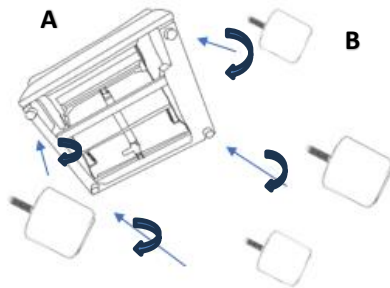

ASSEMBLY TIME

20 MINUTES

PARTS IDENTIFICATION

A		BASE	1PC
B		LEG	4PCS
C		TRANSFORMER/POWER CORD	1PC
D		ARM PILLOW	1PC
E		RECLINER BACK	1PC
F		BACK CUSHION	1PC

ASSEMBLY INSTRUCTIONS

STEP 1

STEP 2

STEP 3