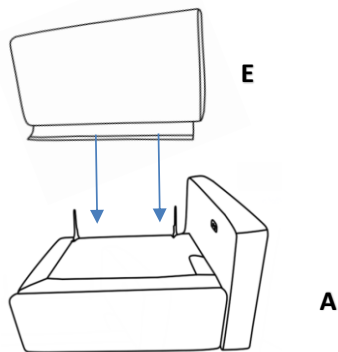

ASSEMBLY TIME

20 MINUTES

PARTS IDENTIFICATION

A		BASE	1PC
B		LEG	4PCS
C		TRANSFORMER/POWER CORD	1PC
D		ARM PILLOW	1PC
E		RECLINER BACK	1PC
F		BACK CUSHION	1PC

ASSEMBLY INSTRUCTIONS

STEP 1

STEP 2

STEP 3

STEP 4 COMPLETE

Note:Dimension tolerance±5%