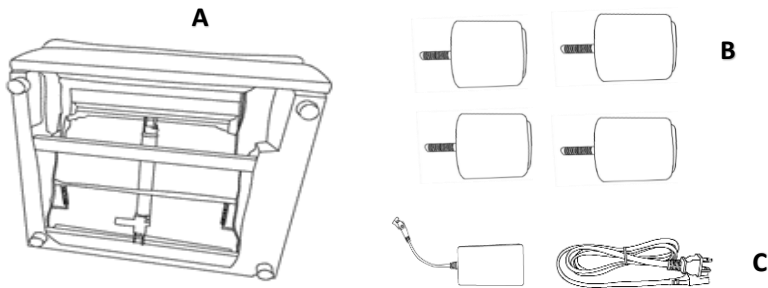

ASSEMBLY TIME

20 MINUTES

PARTS IDENTIFICATION

A		BASE	1PC
B		LEG	4PCS
C		TRANSFORMER/POWER CORD	1PC
D		ARM PILLOW	1PC
E		RECLINER BACK	1PC
F		BACK CUSHION	1PC

ASSEMBLY INSTRUCTIONS

STEP 1

STEP 2

STEP 3