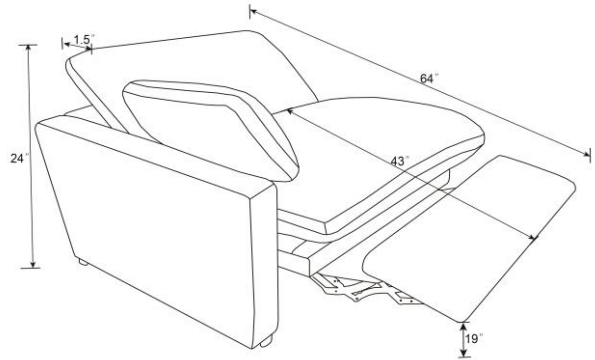

Note:Dimension tolerance±5%