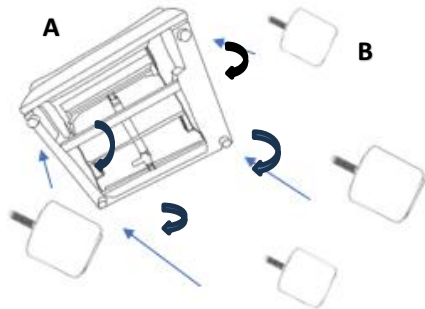

ASSEMBLY TIME

20 MINUTES

PARTS IDENTIFICATION

A		BASE	1PC
B		LEG	4PCS
C		TRANSFORMER/POWER CORD	1PC
D		ARM PILLOW	1PC
E		RECLINER BACK	1PC
F		BACK CUSHION	1PC

ASSEMBLY INSTRUCTIONS

STEP 1

STEP 2

STEP 3