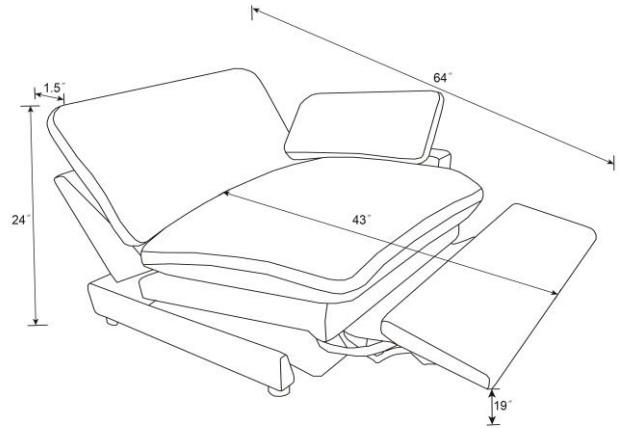

Note:Dimension tolerance±5%