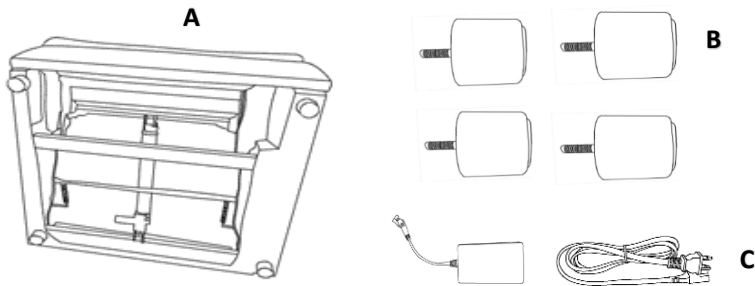

ASSEMBLY INSTRUCTIONS

STEP 1

STEP 2