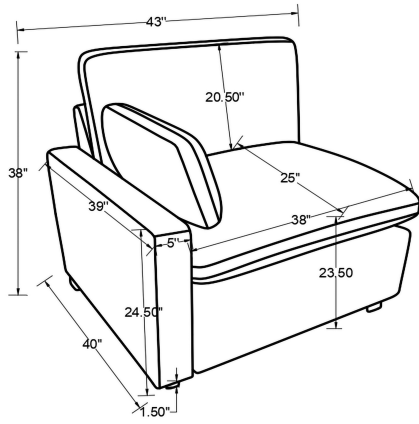

Note:Dimension tolerance±5%