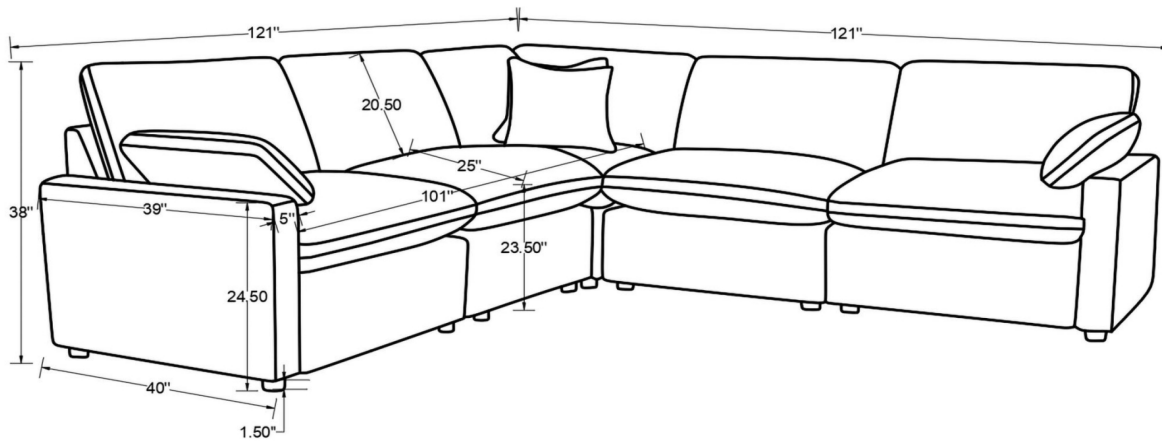

Note:Dimension tolerance±5%