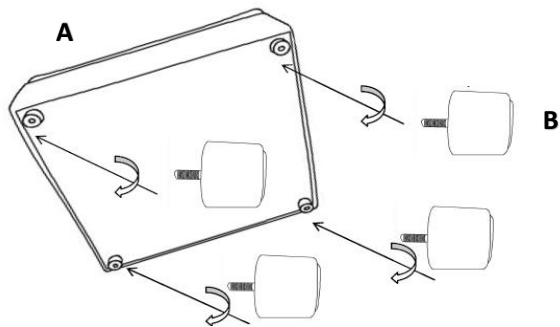

ASSEMBLY TIME

10 MINUTES

PARTS IDENTIFICATION

A		BASE	1PC
B		LEG	4PCS
C		BACK CUSHION	1PC

ASSEMBLY INSTRUCTIONS

STEP 1

STEP 2

STEP 3 **COMPLETE**