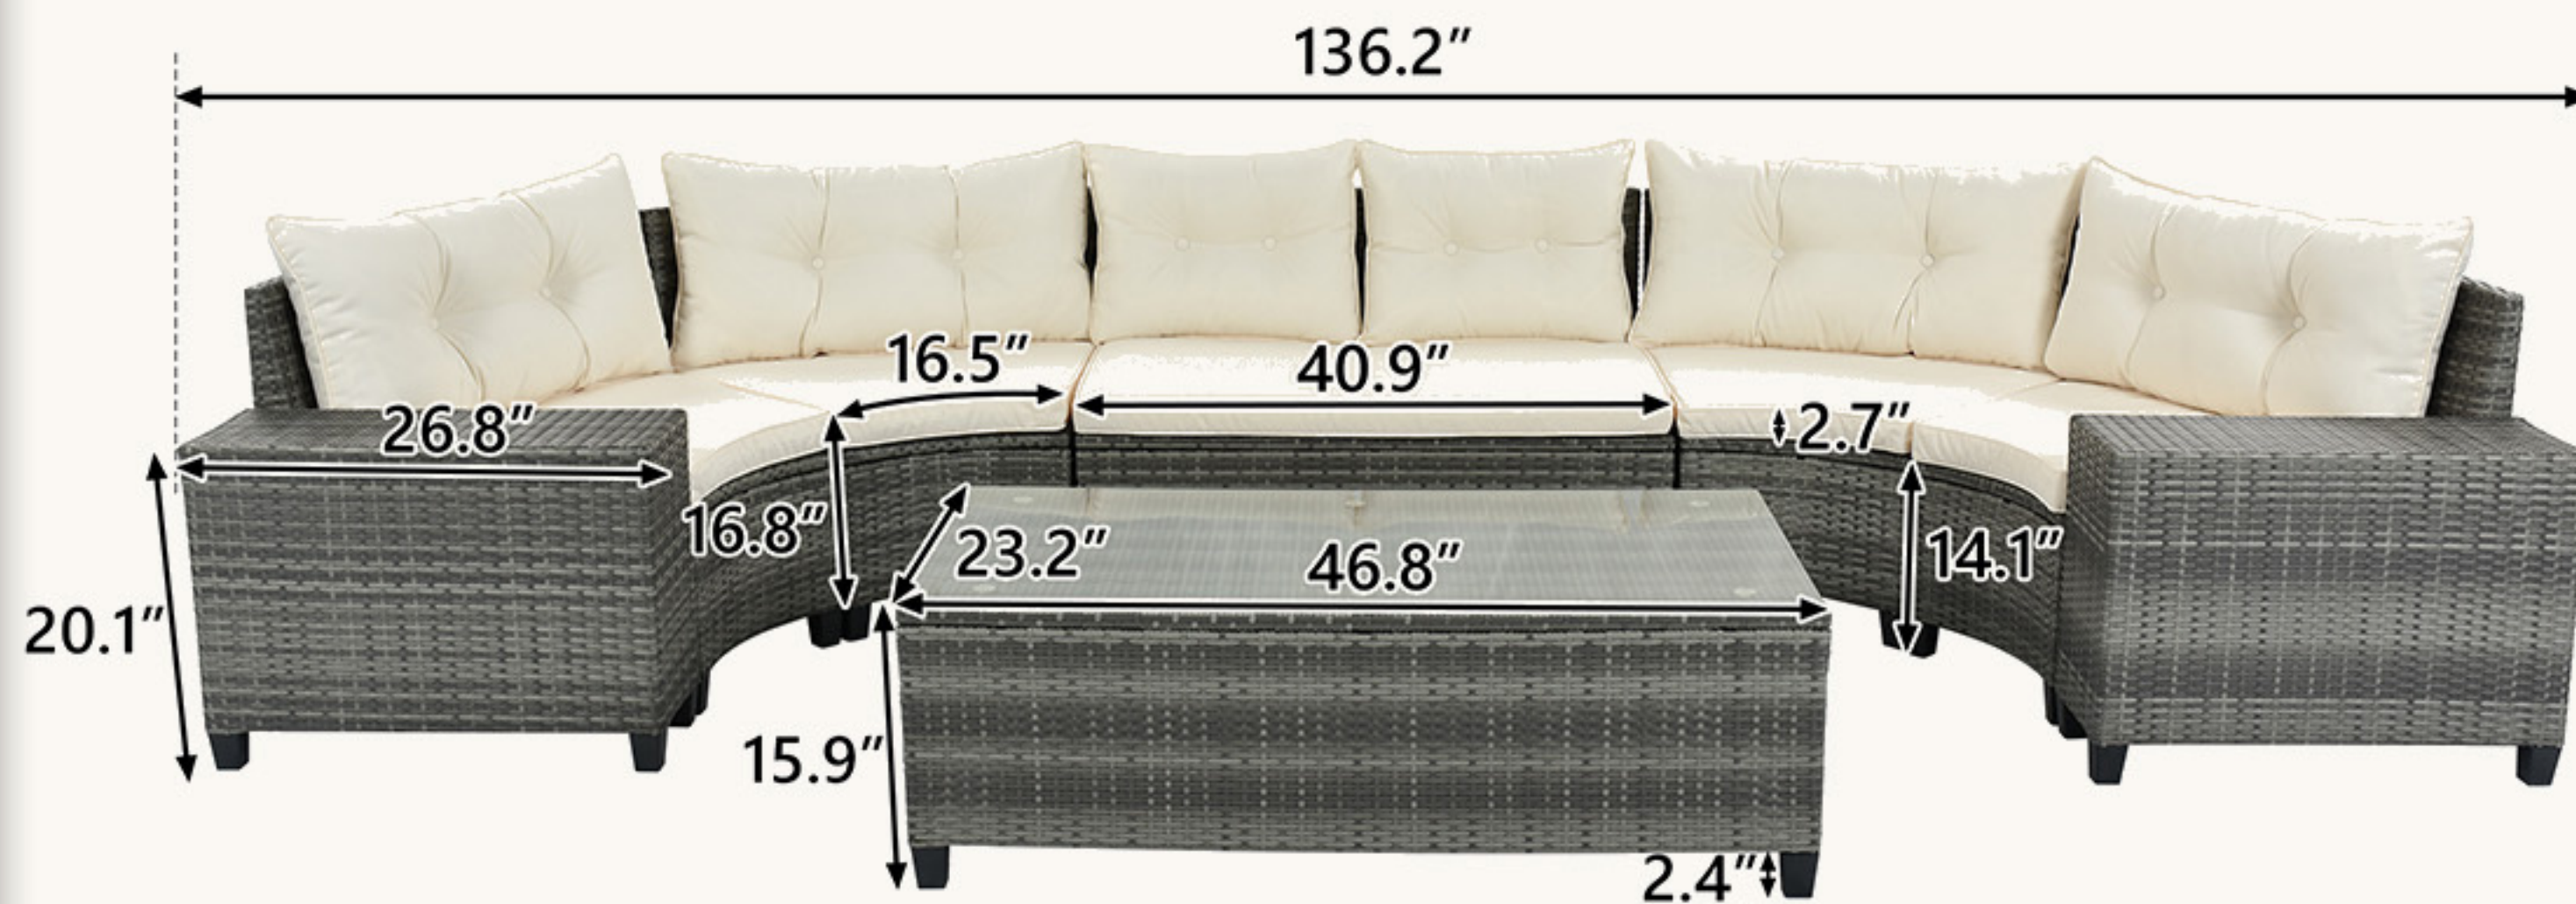

Dimensional Details

Product Dimensions

- Length (in.) :136.2
- Width (in.) :26.8
- Height (in.) :20.1
- Weight (lbs.):160.00

Package Size

- Length (in.) :48.5
- Width (in.) :27.5
- Height (in.) :65.89
- Weight (lbs.):195.09