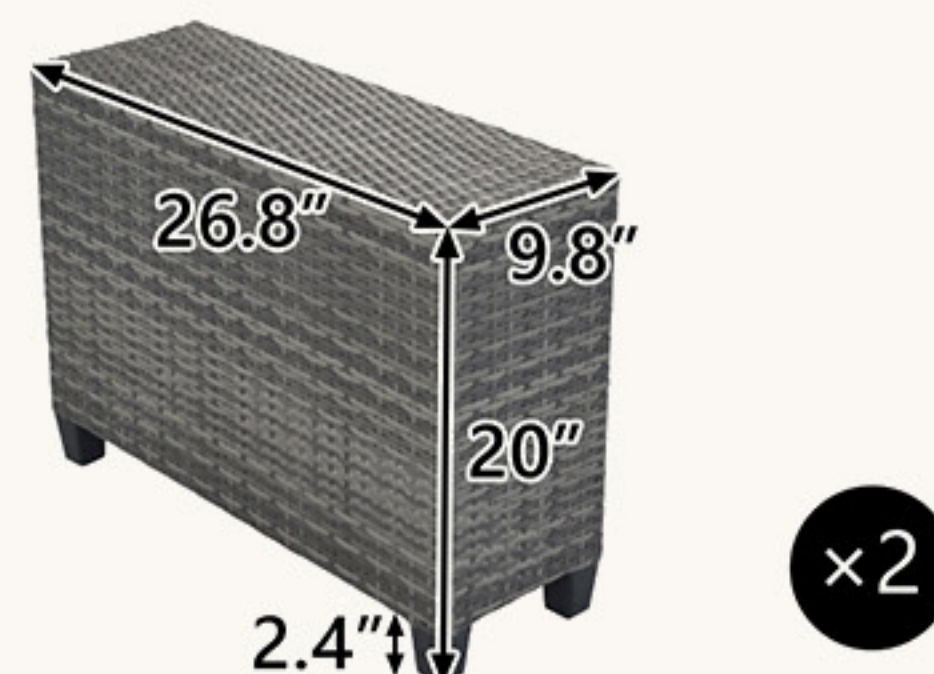

Dimensional Details

Product Dimensions

- Length (in.) :136.2
- Width (in.) :26.8
- Height (in.) :20.1
- Weight (lbs.):160.00

Package Size

- Length (in.) :48.5
- Width (in.) :27.5
- Height (in.) :65.89
- Weight (lbs.):195.09