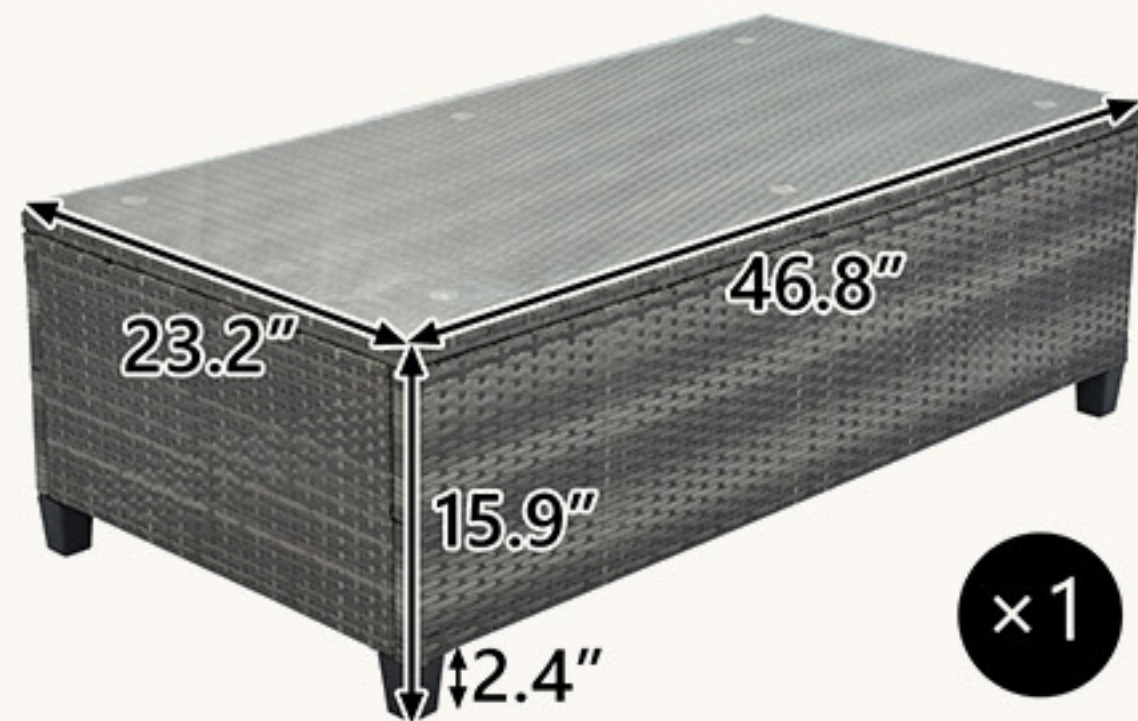

Dimensional Details

Product Dimensions

- Length (in.) :136.2
- Width (in.) :26.8
- Height (in.) :20.1
- Weight (lbs.):160.00

Package Size

- Length (in.) :48.5
- Width (in.) :27.5
- Height (in.) :65.89
- Weight (lbs.):195.09