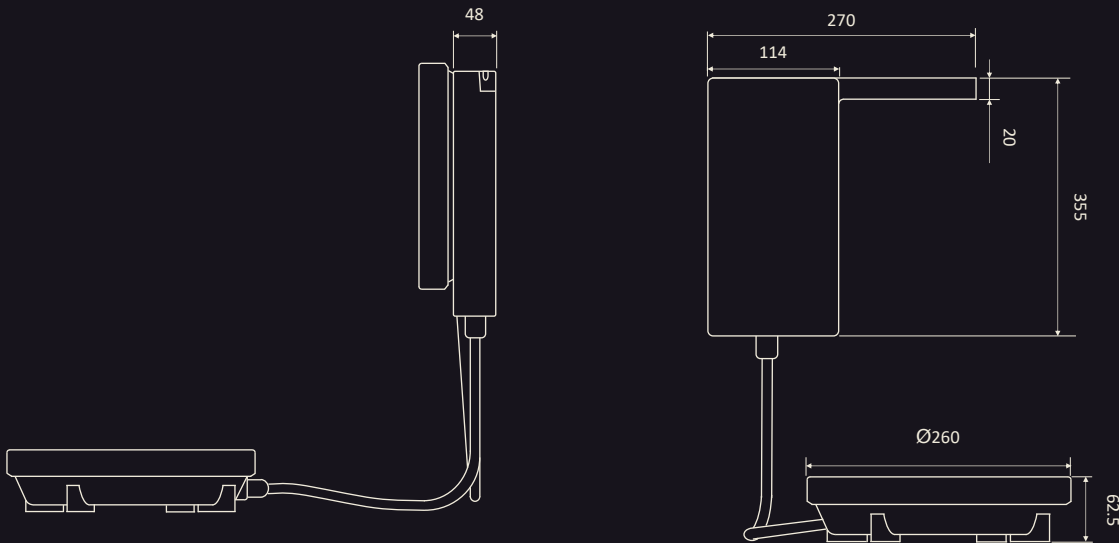

### TECHNICAL FEATURES

Cooking Zone Dimension  
Ø260mm  
Finish  
Black Glass & Chrome  
Type of Control  
Touch  
Power Settings  
9  
Induction Zone  
1

### DIMENSIONS