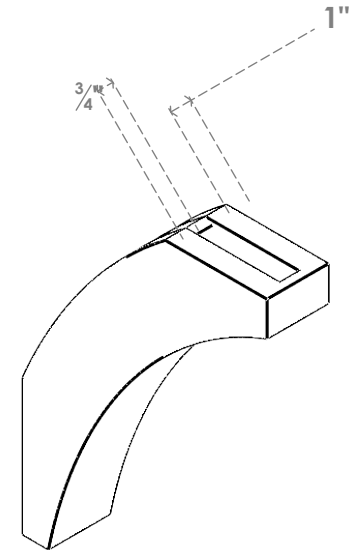

ITEM NUMBER: BRCURO030X12000X16000THRRCPR

3"W X 12"D X 16"H THORTON ROUGH CEDAR WOODGRAIN OPEN
TIMBERTHANE BRACE, PRIMED TAN

SIDE PROFILE

FRONT PROFILE

ISOMETRIC

EKENA MILLWORK
2300 WEST MAIN ST.
CLARKSVILLE, TX 75426
TOLL FREE: 866-607-0453
WWW.EKENAMILLWORK.COM

NOTES

1. INSTALLATION TO BE COMPLETED IN ACCORDANCE WITH MANUFACTURER'S SPECIFICATIONS.
2. DRAWING MAY NOT BE TO SCALE
3. THIS DRAWING IS INTENDED FOR DESIGN AND PLANNING PURPOSES ONLY.
4. ALL INFORMATION CONTAINED HEREIN WAS CURRENT AT THE TIME OF DEVELOPMENT BUT MUST BE REVIEWED AND APPROVED BY THE PRODUCT MANUFACTURER TO BE CONSIDERED ACCURATE.
5. TIMBERTHANE ARCHITECTURAL PRODUCTS ARE MADE FROM HIGH DENSITY URETHANE AND COME FACTORY PRIMED