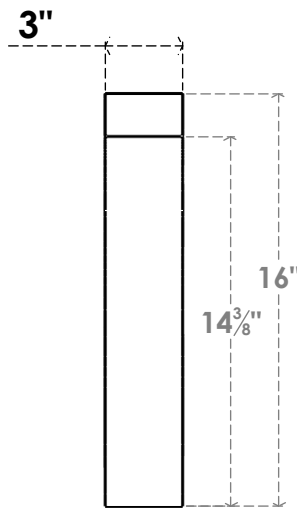

ITEM NUMBER: BRCURO030X12000X16000THRRCPR

3"W X 12"D X 16"H THORTON ROUGH CEDAR WOODGRAIN OPEN
TIMBERTHANE BRACE, PRIMED TAN

SIDE PROFILE

FRONT PROFILE

ISOMETRIC

EKENA MILLWORK
2300 WEST MAIN ST.
CLARKSVILLE, TX 75426
TOLL FREE: 866-607-0453
WWW.EKENAMILLWORK.COM

NOTES

1. INSTALLATION TO BE COMPLETED IN ACCORDANCE WITH MANUFACTURER'S SPECIFICATIONS.
2. DRAWING MAY NOT BE TO SCALE
3. THIS DRAWING IS INTENDED FOR DESIGN AND PLANNING PURPOSES ONLY.
4. ALL INFORMATION CONTAINED HEREIN WAS CURRENT AT THE TIME OF DEVELOPMENT BUT MUST BE REVIEWED AND APPROVED BY THE PRODUCT MANUFACTURER TO BE CONSIDERED ACCURATE.
5. TIMBERTHANE ARCHITECTURAL PRODUCTS ARE MADE FROM HIGH DENSITY URETHANE AND COME FACTORY PRIMED