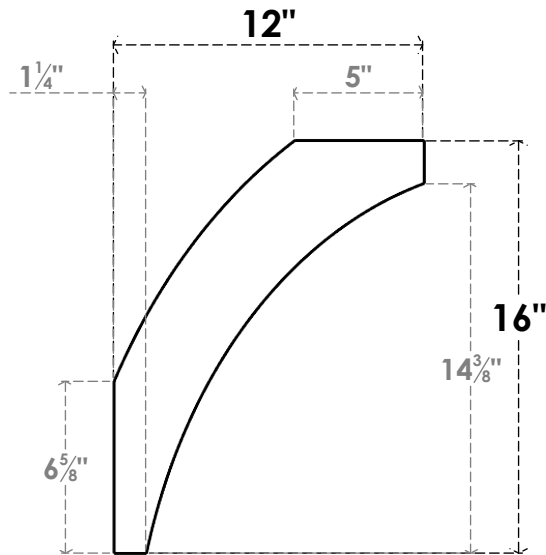

ITEM NUMBER: BRCURO030X12000X16000THRRCPR

3"W X 12"D X 16"H THORTON ROUGH CEDAR WOODGRAIN OPEN
TIMBERTHANE BRACE, PRIMED TAN

SIDE PROFILE

FRONT PROFILE

ISOMETRIC

EKENA MILLWORK
2300 WEST MAIN ST.
CLARKSVILLE, TX 75426
TOLL FREE: 866-607-0453
WWW.EKENAMILLWORK.COM

NOTES

1. INSTALLATION TO BE COMPLETED IN ACCORDANCE WITH MANUFACTURER'S SPECIFICATIONS.
2. DRAWING MAY NOT BE TO SCALE
3. THIS DRAWING IS INTENDED FOR DESIGN AND PLANNING PURPOSES ONLY.
4. ALL INFORMATION CONTAINED HEREIN WAS CURRENT AT THE TIME OF DEVELOPMENT BUT MUST BE REVIEWED AND APPROVED BY THE PRODUCT MANUFACTURER TO BE CONSIDERED ACCURATE.
5. TIMBERTHANE ARCHITECTURAL PRODUCTS ARE MADE FROM HIGH DENSITY URETHANE AND COME FACTORY PRIMED