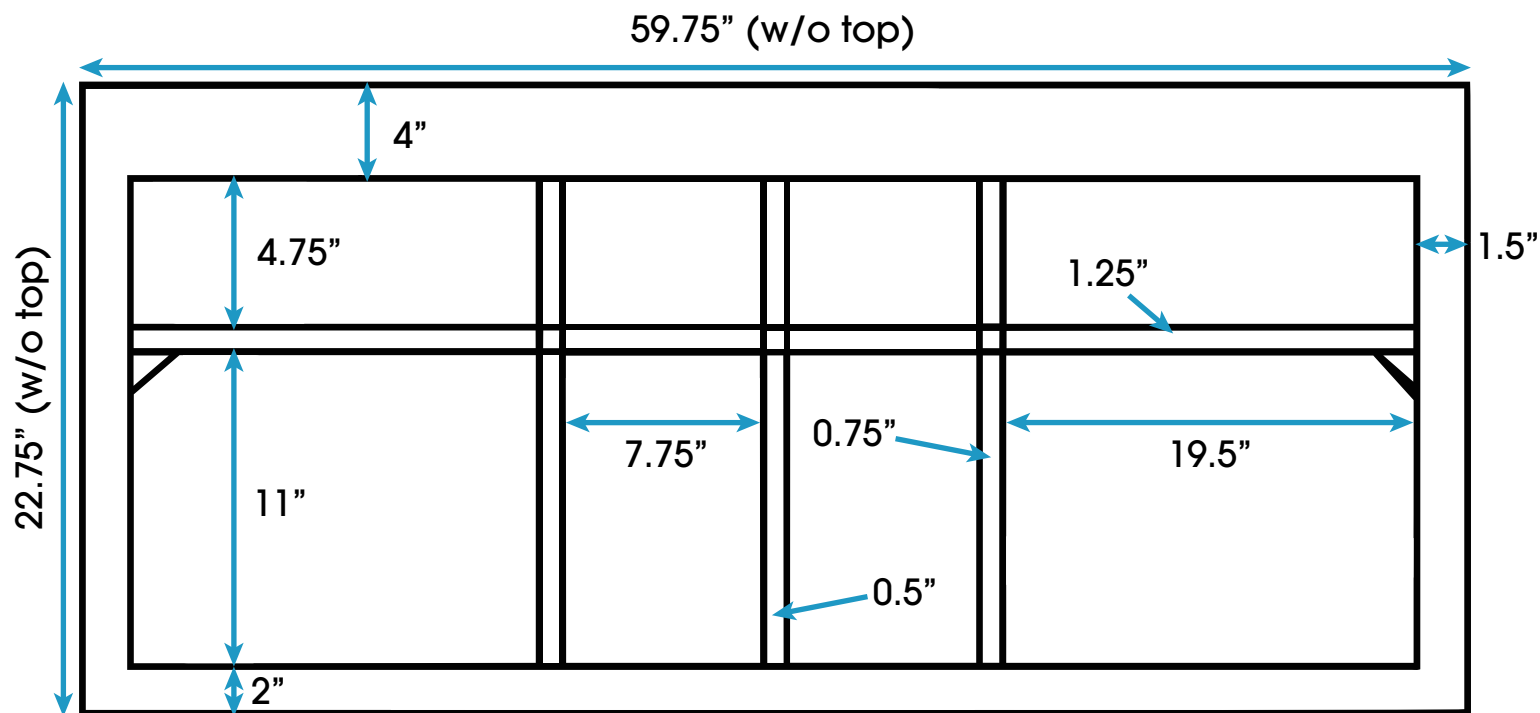

# 60-inch Double Vanity (Back View)

All measurements are approximate and rounded to the nearest quarter inch  
Please allow for a slight margin of error