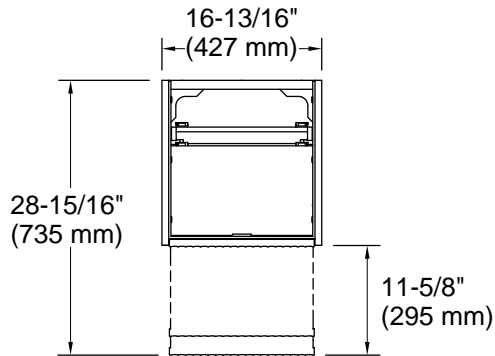

Technical Information

All product dimensions are nominal.

Notes

Install this product according to the installation guide.

Select the type of fastener based upon the wall material. Two 500 lb (227 kg) minimum load bearing fasteners are recommended.