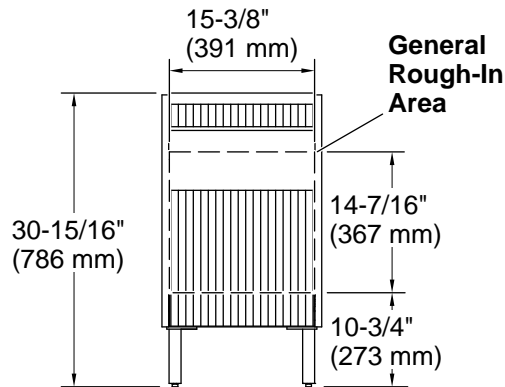

Available Colors/Finishes

Color tiles intended for reference only.

Color	Code	Description
	0	White
	DKS	Dark Steel Grey

Technical Information

All product dimensions are nominal.

Notes

Install this product according to the installation guide.