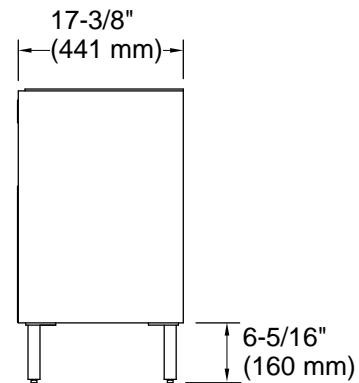

Available Colors/Finishes

Color tiles intended for reference only.

Color	Code	Description
	0	White
	DKS	Dark Steel Grey

Technical Information

All product dimensions are nominal.

Notes

Install this product according to the installation guide.