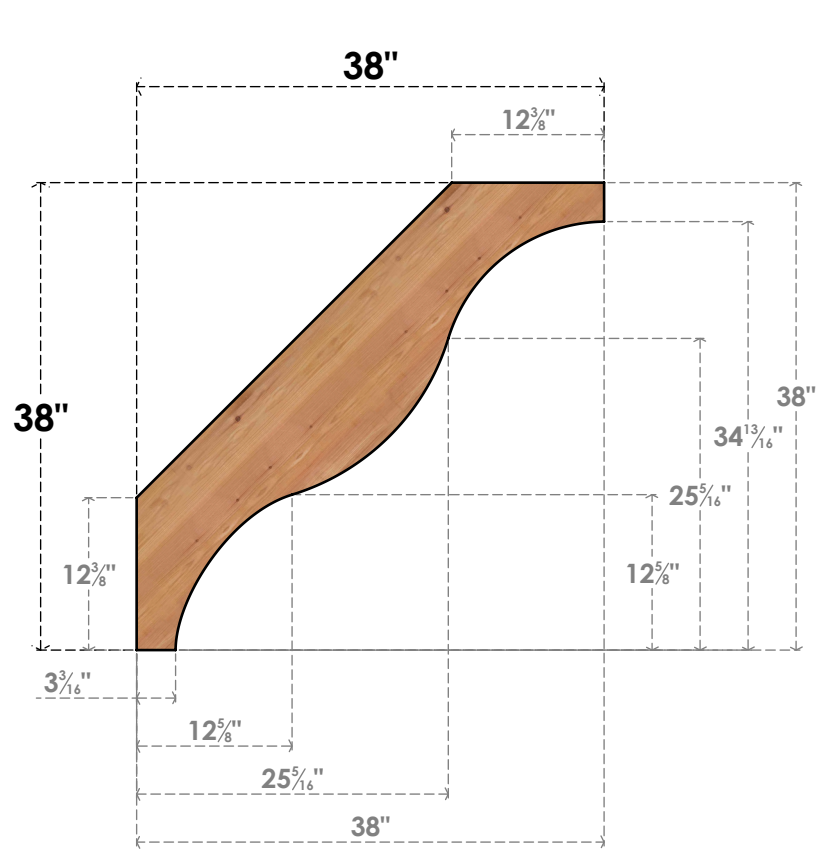

BRC06X38X38FST00SWR

5 1/2"W X 38"D X 38"H FUNSTON SMOOTH BRACE, WESTERN RED CEDAR

SIDE

FRONT

EKENA MILLWORK
 2300 WEST MAIN ST.
 CLARKSVILLE, TX 75426
 TOLL FREE: 866-607-0453
 WWW.EKENAMILLWORK.COM

NOTES

1. INSTALLATION TO BE COMPLETED IN ACCORDANCE WITH MANUFACTURER'S SPECIFICATIONS.
2. DRAWING MAY NOT BE TO SCALE
3. THIS DRAWING IS INTENDED FOR DESIGN AND PLANNING PURPOSES ONLY.
4. ALL INFORMATION CONTAINED HEREIN WAS CURRENT AT THE TIME OF DEVELOPMENT BUT MUST BE REVIEWED AND APPROVED BY THE PRODUCT MANUFACTURER TO BE CONSIDERED ACCURATE.
5. PRODUCTS ARE NOT KILN DRIED. THIS ITEM IS UNIQUE AND WILL CONTAIN THE NATURAL VARIATIONS THAT THE WOOD SPECIES OFFERS. THIS MAY RESULT IN VARIATIONS UP TO 1/4"