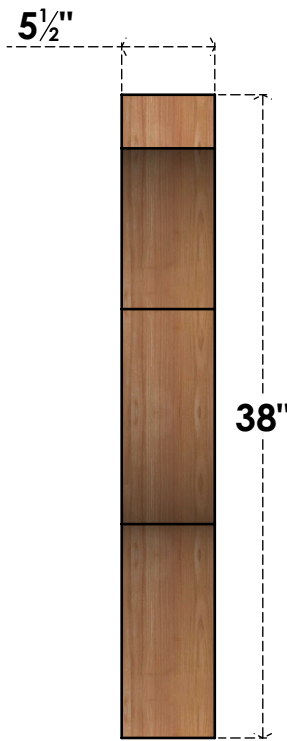

BRC06X38X38FST00SWR

5 1/2"W X 38"D X 38"H FUNSTON SMOOTH BRACE, WESTERN RED CEDAR

SIDE

FRONT

EKENA MILLWORK
 2300 WEST MAIN ST.
 CLARKSVILLE, TX 75426
 TOLL FREE: 866-607-0453
 WWW.EKENAMILLWORK.COM

NOTES

1. INSTALLATION TO BE COMPLETED IN ACCORDANCE WITH MANUFACTURER'S SPECIFICATIONS.
2. DRAWING MAY NOT BE TO SCALE
3. THIS DRAWING IS INTENDED FOR DESIGN AND PLANNING PURPOSES ONLY.
4. ALL INFORMATION CONTAINED HEREIN WAS CURRENT AT THE TIME OF DEVELOPMENT BUT MUST BE REVIEWED AND APPROVED BY THE PRODUCT MANUFACTURER TO BE CONSIDERED ACCURATE.
5. PRODUCTS ARE NOT KILN DRIED. THIS ITEM IS UNIQUE AND WILL CONTAIN THE NATURAL VARIATIONS THAT THE WOOD SPECIES OFFERS. THIS MAY RESULT IN VARIATIONS UP TO 1/4"