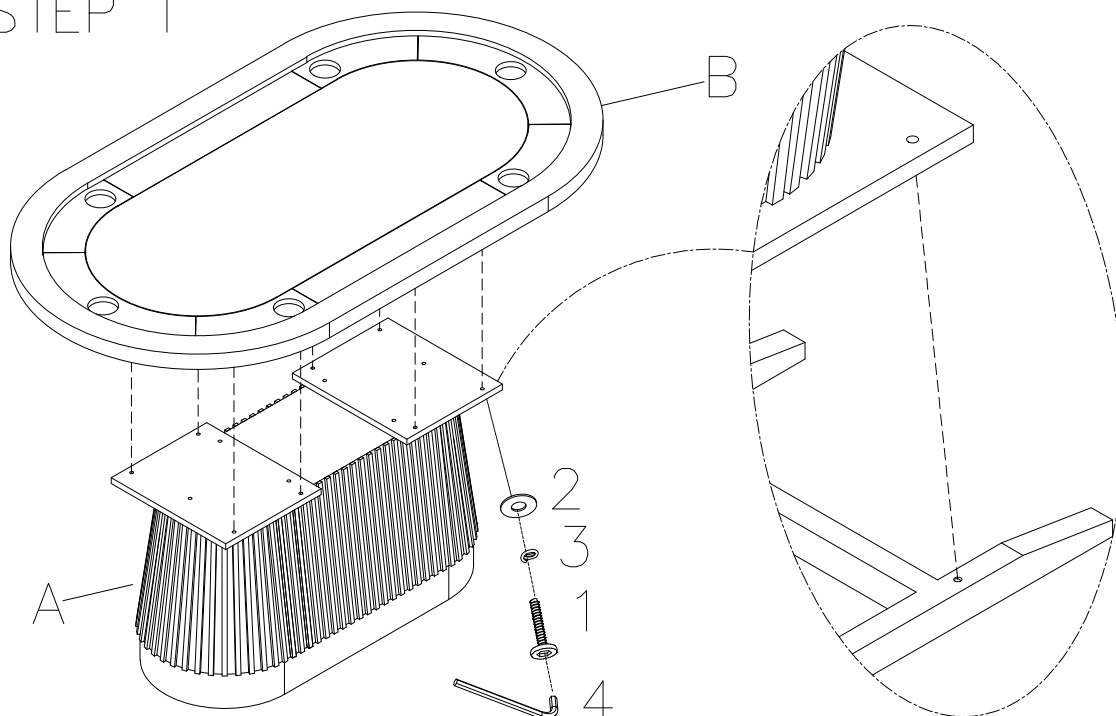

MODEL: PRO84TXTBL

Read this instruction carefully. Refer hardware and furniture parts list for guidance. Be sure all parts are complete before assembling. Place all wooden furniture parts on a clean and flat soft surface to prevent scratches. Refer steps provided as assembling guide.

PART LIST		
ITEM	DESCRIPTION	QTY
A	Table Base	1PC
B	Playing Top	1PC

HARDWARE LIST		
ITEM	DESCRIPTION	QTY
1	Bolt $\varnothing 5/16'' \times 1-3/4''$	8PCS
2	Washer $\varnothing 5/16''$	8PCS
3	Lock Washer $\varnothing 5/16''$	8PCS
4	Allen Wrench 5mm	1PC

A

B

STEP 1