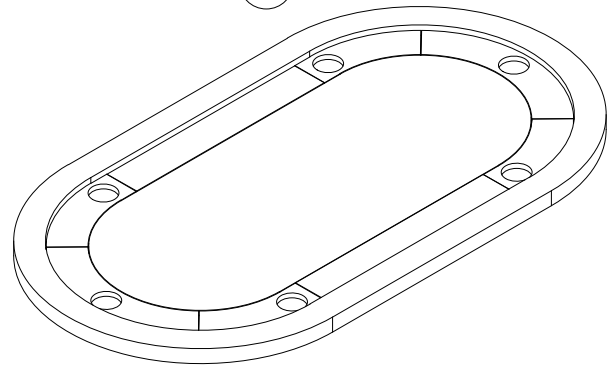

MODEL: PRO84TXTBL

Read this instruction carefully. Refer hardware and furniture parts list for guidance. Be sure all parts are complete before assembling. Place all wooden furniture parts on a clean and flat soft surface to prevent scratches. Refer steps provided as assembling guide.

PART LIST		
ITEM	DESCRIPTION	QTY
A	Table Base	1PC
B	Playing Top	1PC

HARDWARE LIST		
ITEM	DESCRIPTION	QTY
1	Bolt $\varnothing 5/16'' \times 1-3/4''$	8PCS
2	Washer $\varnothing 5/16''$	8PCS
3	Lock Washer $\varnothing 5/16''$	8PCS
4	Allen Wrench 5mm	1PC

A

B

STEP 1