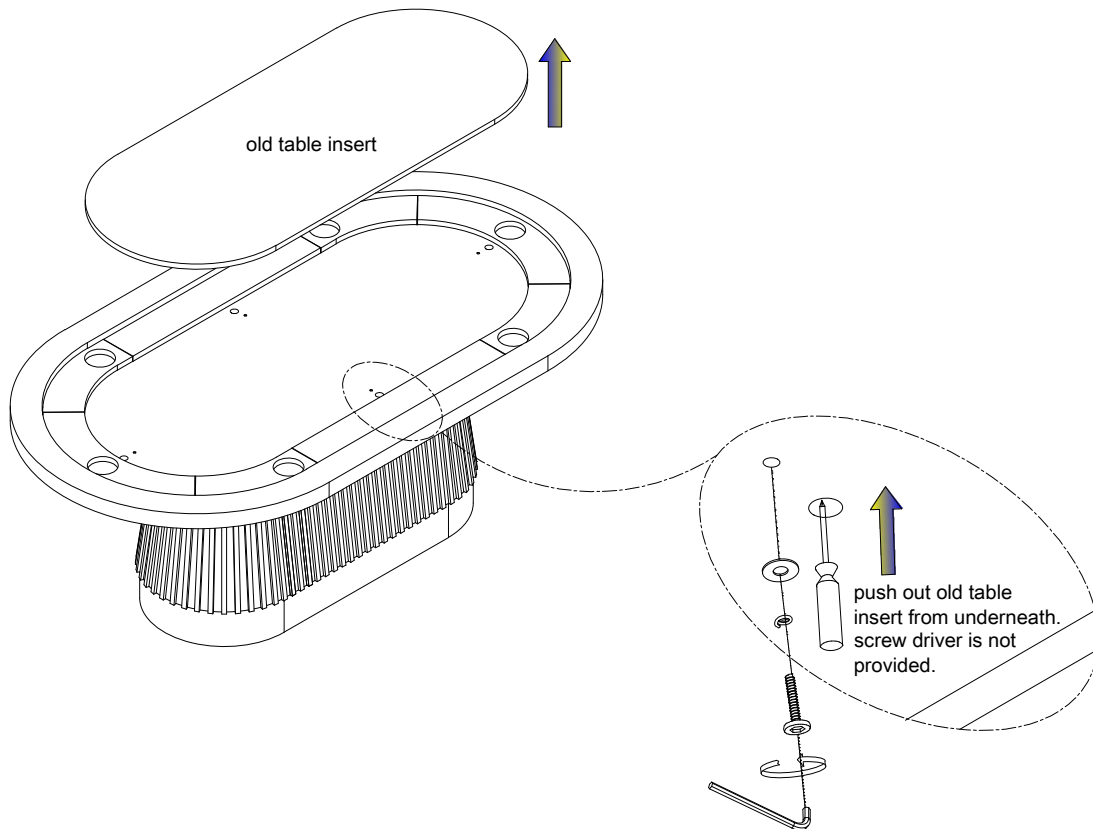

PART LIST		
ITEM	DESCRIPTION	QTY
A	Table Base	1PC
B	Playing Top	1PC

HARDWARE LIST		
ITEM	DESCRIPTION	QTY
1	Bolt $\varnothing 5/16'' \times 1-3/4''$ 	8PCS
2	Washer $\varnothing 5/16''$ 	8PCS
3	Lock Washer $\varnothing 5/16''$ 	8PCS
4	Allen Wrench 5mm 	1PC

A

B

STEP 1

STEP 2 * This step is for changing new table insert only when needed.

STEP 3