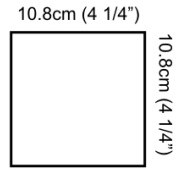

Date: _____ Project: _____

Fixture Type: _____ Specifier/Rep: _____

J-Box Cover Plate included