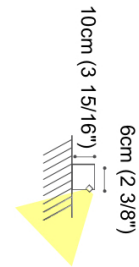

Date: _____ Project: _____

Fixture Type: _____ Specifier/Rep: _____

Certified by us CSA certified, listed to UL & CSA Standards

Exact Measurements: Metric

Model:	D4-3013CHR
Installation:	Surface - Wall
Light Color:	Warm White
Color	3000K
Temperature:	
Nominal Lumen:	660lm
Fixture Finish:	Chrome
Lamp Type:	LED Strip
Total Wattage:	7.92W
Lamp Voltage:	12V
Input Voltage:	120Vac
IP Rating:	IP20
Length:	70cm / 27 9/16"
Height:	6cm / 2 3/8"
Extension:	10cm / 3 15/16"
ADA Compliant:	Yes
Power Supply:	Remote LED Driver, non-dimming or 0-10V (Not Included - See components)
Dimming:	Dimmable

Additional Details

Wall lamp, fixed direct or indirect light, made of 7x7 mm brass profile. High lighting efficiency LED micro-strips.

System Components

- LED Power Supply - 20W - 12Vdc - Non-dimming - [DND0200012MV] -- 20W, 12Vdc, 120Vac, non-dimming power supply unit
- LED Power Supply - 50W - 12Vdc - 0-10V Dimmable - [DVO0500012ML] -- 50W, 12Vdc, 120Vac, 0-10Vdc power supply unit