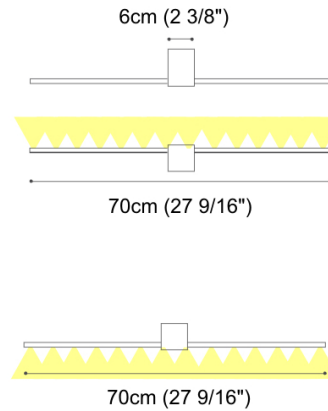

Date: _____ Project: _____

Fixture Type: _____ Specifier/Rep: _____

Certified by us CSA certified, listed to UL & CSA Standards

Exact Measurements: Metric

Model:	D4-3013CHR
Installation:	Surface - Wall
Light Color:	Warm White
Color	3000K
Temperature:	
Nominal Lumen:	660lm
Fixture Finish:	Chrome
Lamp Type:	LED Strip
Total Wattage:	7.92W
Lamp Voltage:	12V
Input Voltage:	120Vac
IP Rating:	IP20
Length:	70cm / 27 9/16"
Height:	6cm / 2 3/8"
Extension:	10cm / 3 15/16"
ADA Compliant:	Yes
Power Supply:	Remote LED Driver, non-dimming or 0-10V (Not Included - See components)
Dimming:	Dimmable

Additional Details

Wall lamp, fixed direct or indirect light, made of 7x7 mm brass profile. High lighting efficiency LED micro-strips.

System Components

- LED Power Supply - 20W - 12Vdc - Non-dimming - [DND0200012MV] -- 20W, 12Vdc, 120Vac, non-dimming power supply unit
- LED Power Supply - 50W - 12Vdc - 0-10V Dimmable - [DVO0500012ML] -- 50W, 12Vdc, 120Vac, 0-10Vdc power supply unit