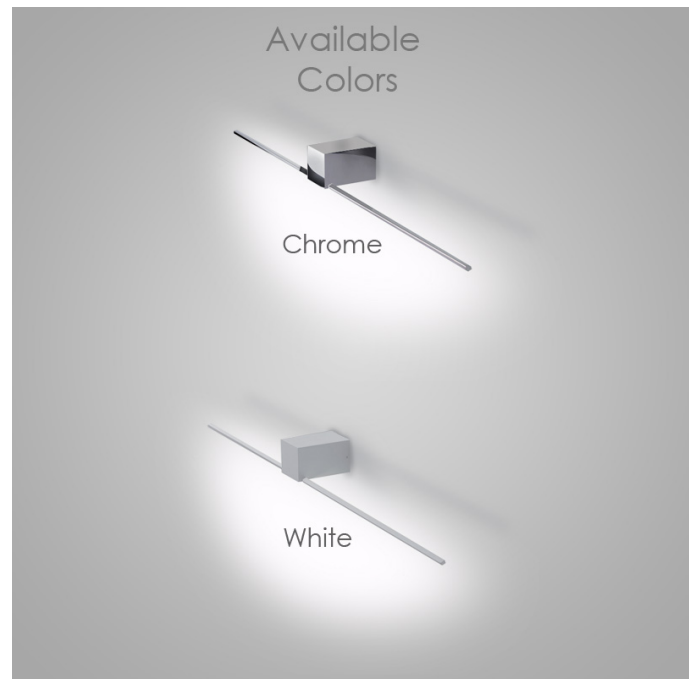

Certified by us CSA certified, listed to UL & CSA Standards

Exact Measurements: Metric

Model:	D4-3013CHR
Installation:	Surface - Wall
Light Color:	Warm White
Color	3000K
Temperature:	
Nominal Lumen:	660lm
Fixture Finish:	Chrome
Lamp Type:	LED Strip
Total Wattage:	7.92W
Lamp Voltage:	12V
Input Voltage:	120Vac
IP Rating:	IP20
Length:	70cm / 27 9/16"
Height:	6cm / 2 3/8"
Extension:	10cm / 3 15/16"
ADA Compliant:	Yes
Power Supply:	Remote LED Driver, non-dimming or 0-10V (Not Included - See components)
Dimming:	Dimmable