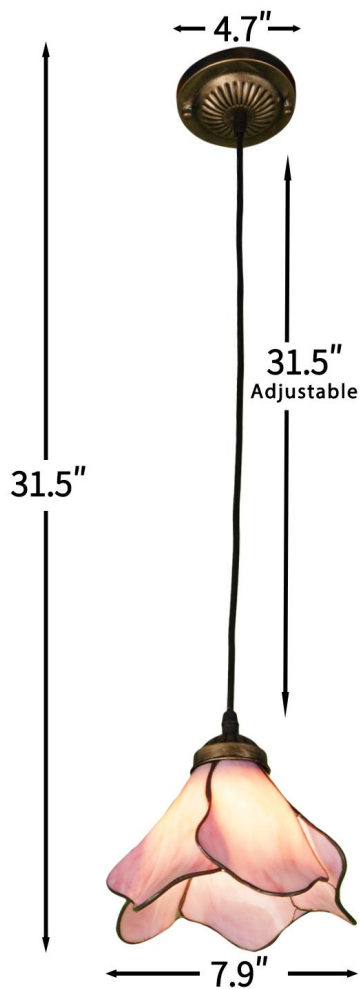

# PRODUCT SIZE

## E26 Bulb

(With Light Source Included)

Material: Iron + Glass

Lamp Body Color: Antique Brass

Control Method: Wall Control