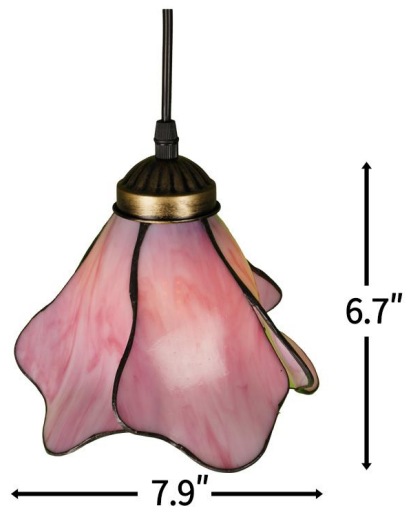

# PRODUCT SIZE

## E26 Bulb

(With Light Source Included)

Material: Iron + Glass

Lamp Body Color: Antique Brass

Control Method: Wall Control