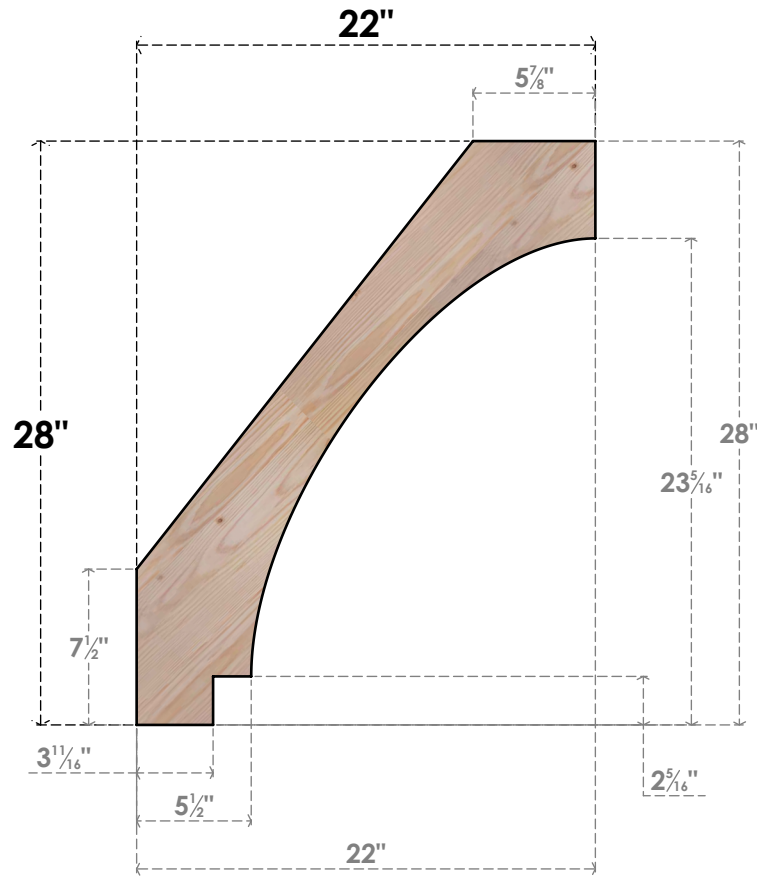

# BRC06X22X28IMP00SDF

5 1/2"W X 22"D X 28"H IMPERIAL SMOOTH BRACE, DOUGLAS FIR

**SIDE**

**FRONT**

EKENA MILLWORK  
 2300 WEST MAIN ST.  
 CLARKSVILLE, TX 75426  
 TOLL FREE: 866-607-0453  
 WWW.EKENAMILLWORK.COM

**NOTES**

1. INSTALLATION TO BE COMPLETED IN ACCORDANCE WITH MANUFACTURER'S SPECIFICATIONS.
2. DRAWING MAY NOT BE TO SCALE
3. THIS DRAWING IS INTENDED FOR DESIGN AND PLANNING PURPOSES ONLY.
4. ALL INFORMATION CONTAINED HEREIN WAS CURRENT AT THE TIME OF DEVELOPMENT BUT MUST BE REVIEWED AND APPROVED BY THE PRODUCT MANUFACTURER TO BE CONSIDERED ACCURATE.
5. PRODUCTS ARE NOT KILN DRIED. THIS ITEM IS UNIQUE AND WILL CONTAIN THE NATURAL VARIATIONS THAT THE WOOD SPECIES OFFERS. THIS MAY RESULT IN VARIATIONS UP TO 1/4"