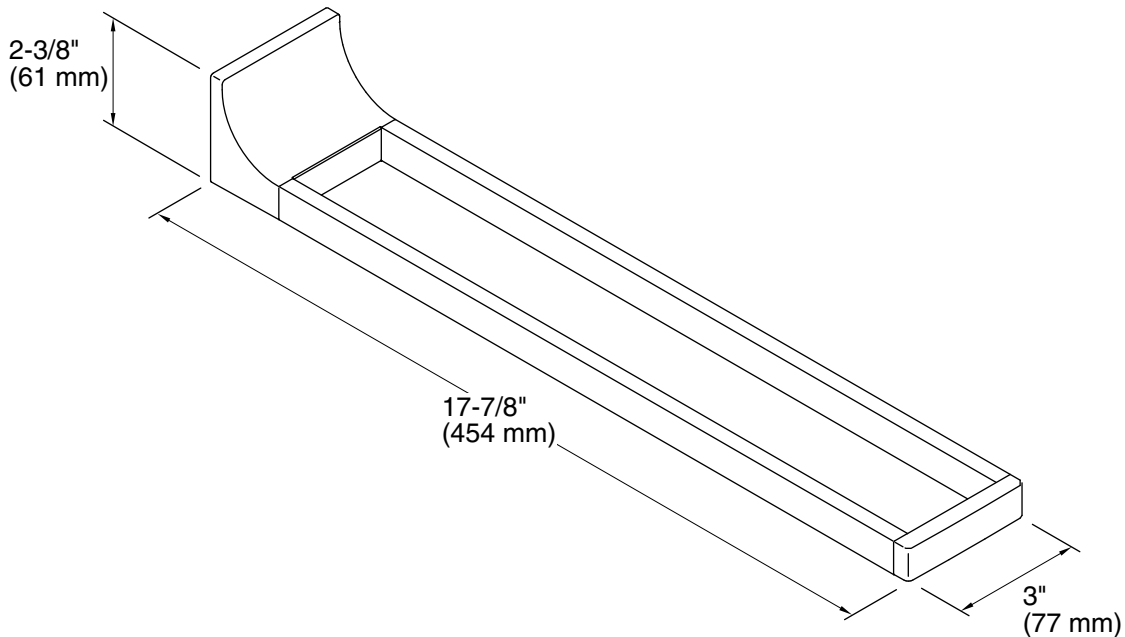

Available Colors/Finishes

Color tiles intended for reference only.

Color	Code	Description
	CP	Polished Chrome
	BN	Vibrant® Brushed Nickel

Technical Information

All product dimensions are nominal.

Material: Metal