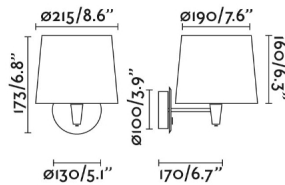

General characteristics

Fixation	Wall
voltage	120V
Hertz	60Hz
Max. Power	15W

Material

Body/Structure	Steel
Screen	Textile

Finish

Body/Structure	Black
Screen	Yellow
Location	Dry locations only
US Certification	Fijas cETLus