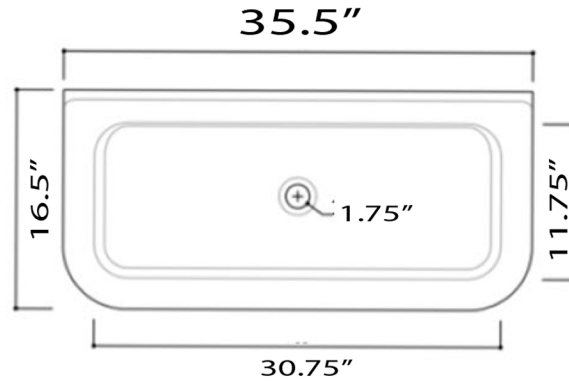

VC36WW-MBL-SET

Victorian Collection
Fireclay Bathroom Wallmount Sink

FRONT VIEW

TOP VIEW

SIDE VIEW

Overall Dimensions	Interior Bowl	Faucet Spread	Exterior Bowl Height	Drain Dimensions
35.5" x 19" x 16.5"	30.75" x 11.75" x 8"	8"	8.5"	1.75"

FEATURES

- Genuine Italian Fireclay
- Nominal Dimensions - Actual may vary by 1/4"
- Wall-mount installation
- Has Overflow
- Do not clean with abrasive cleansers or pads)
- Limited Warranty for manufacturer defects