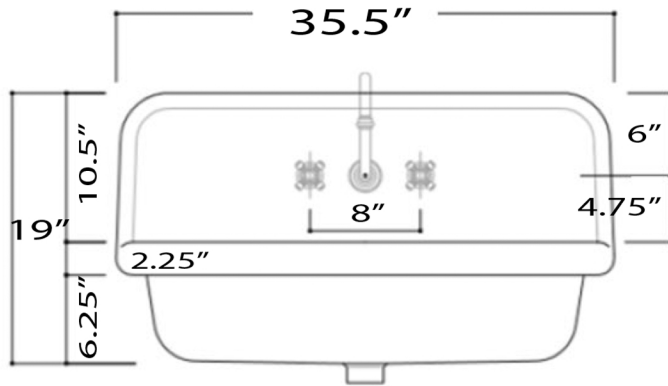

VC36WW-MBL-SET

Victorian Collection
Fireclay Bathroom Wallmount Sink

FRONT VIEW

TOP VIEW

SIDE VIEW

Overall Dimensions	Interior Bowl	Faucet Spread	Exterior Bowl Height	Drain Dimensions
35.5" x 19" x 16.5"	30.75" x 11.75" x 8"	8"	8.5"	1.75"

FEATURES

- Genuine Italian Fireclay
- Nominal Dimensions - Actual may vary by 1/4"
- Wall-mount installation
- Has Overflow
- Do not clean with abrasive cleansers or pads)
- Limited Warranty for manufacturer defects