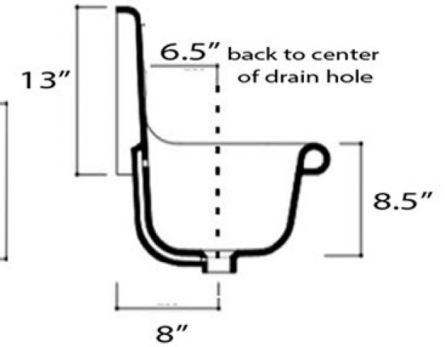

VC36WW-MBL-SET

Victorian Collection
Fireclay Bathroom Wallmount Sink

FRONT VIEW

TOP VIEW

SIDE VIEW

Overall Dimensions	Interior Bowl	Faucet Spread	Exterior Bowl Height	Drain Dimensions
35.5" x 19" x 16.5"	30.75" x 11.75" x 8"	8"	8.5"	1.75"

FEATURES

- Genuine Italian Fireclay
- Nominal Dimensions - Actual may vary by 1/4"
- Wall-mount installation
- Has Overflow
- Do not clean with abrasive cleansers or pads)
- Limited Warranty for manufacturer defects