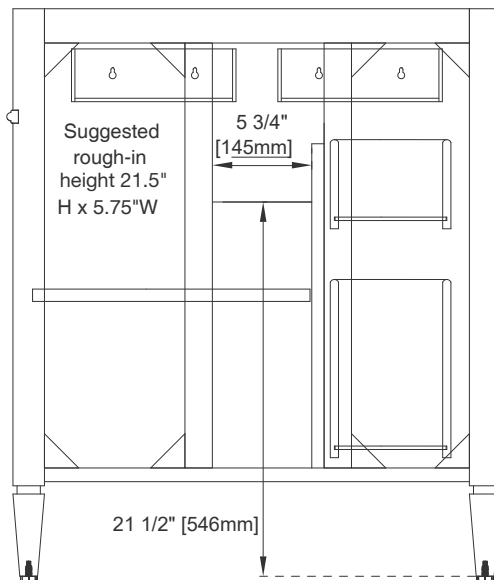

### Dimension

Width: 29-3/4"

Depth: 22-7/8"

Height: 32-5/8"

Rough-In Height: 21-1/2"

## VANITIES

Top View

Knob

Front View

Bamboo Drawer Organizer

All dimensions are nominal

# 30" VANITY

## VANITIES

Side View

Back View

All dimensions are nominal