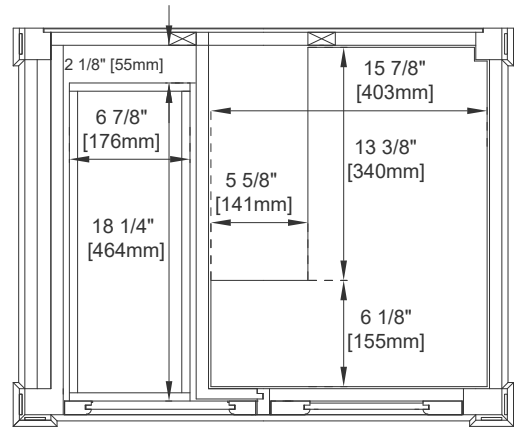

Fits Drain Hole Size: 1 3/4"

Full Extension, Soft Close Glides

European Soft Close Hinges

Aluminum Laminate Drawer Liners

Adjustable Levelers

### Dimension

Width: 29-3/4"

Depth: 22-7/8"

Height: 32-5/8"

Rough-In Height: 21-1/2"

## VANITIES

Top View

Knob

Front View

Bamboo Drawer Organizer

All dimensions are nominal

## VANITIES

Side View

Back View

All dimensions are nominal