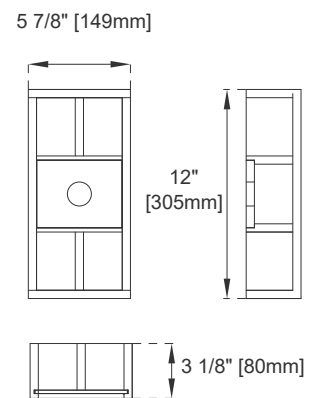

### Dimension

Width: 29-3/4"

Depth: 22-7/8"

Height: 32-5/8"

Rough-In Height: 21-1/2"

## VANITIES

Top View

Knob

Front View

Bamboo Drawer Organizer

All dimensions are nominal

## VANITIES

Side View

Back View

All dimensions are nominal