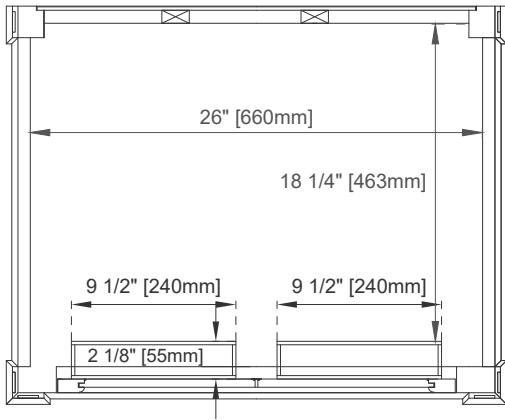

Fits Drain Hole Size: 1 3/4"

Full Extension, Soft Close Glides

European Soft Close Hinges

Aluminum Laminate Drawer Liners

Adjustable Levelers

### Dimension

Width: 29-3/4"

Depth: 22-7/8"

Height: 32-5/8"

Rough-In Height: 21-1/2"

## VANITIES

Top View

Knob

Front View

Bamboo Drawer Organizer

All dimensions are nominal

## VANITIES

Side View

Back View

All dimensions are nominal