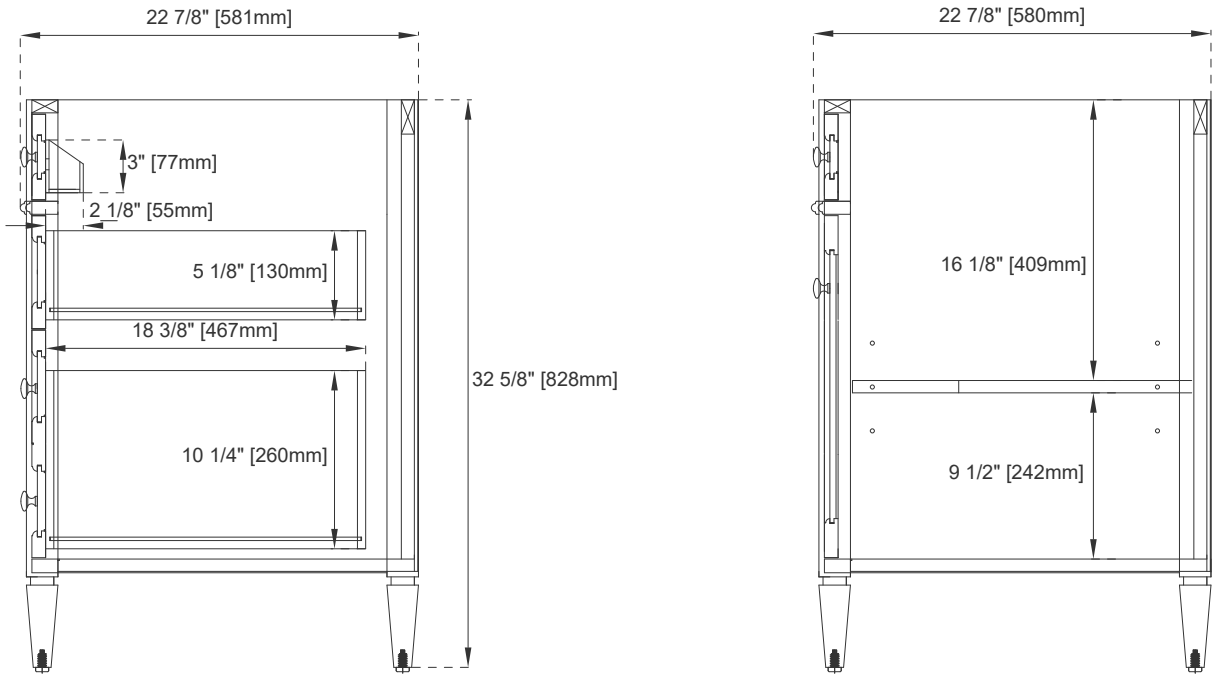

### Dimension

Width: 29-3/4"

Depth: 22-7/8"

Height: 32-5/8"

Rough-In Height: 21-1/2"

## VANITIES

Top View

Knob

Front View

Bamboo Drawer Organizer

All dimensions are nominal

## VANITIES

Side View

Back View

All dimensions are nominal