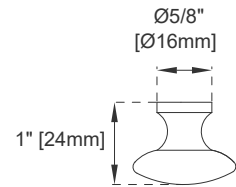

Fits Drain Hole Size: 1 3/4"

Full Extension, Soft Close Glides

European Soft Close Hinges

Aluminum Laminate Drawer Liners

Adjustable Levelers

### Dimension

Width: 29-3/4"

Depth: 22-7/8"

Height: 32-5/8"

Rough-In Height: 21-1/2"

## VANITIES

Top View

Knob

Front View

Bamboo Drawer Organizer

All dimensions are nominal

## VANITIES

Side View

Back View

All dimensions are nominal