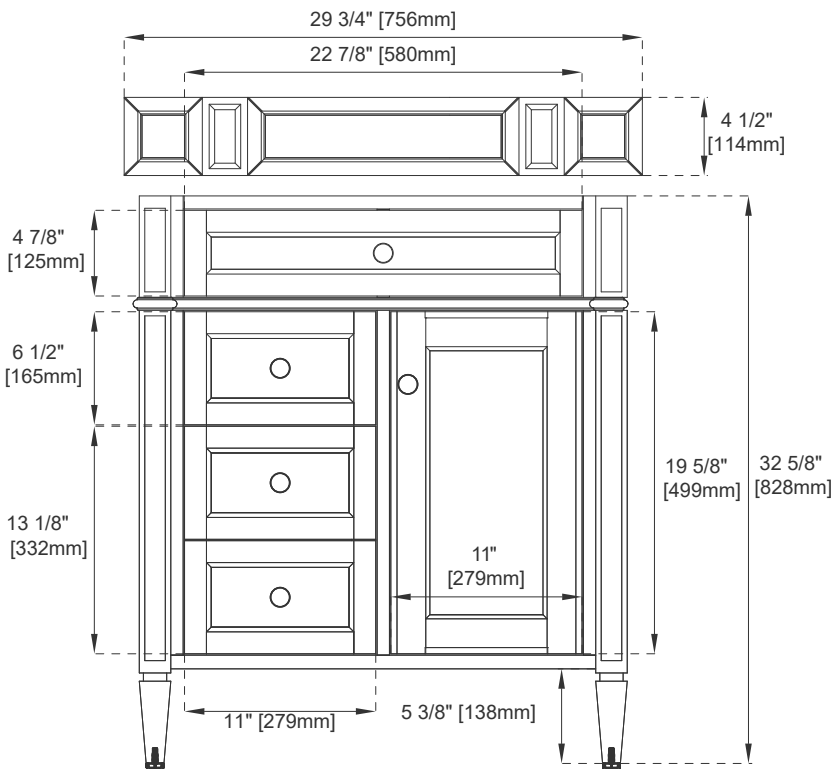

### Dimension

Width: 29-3/4"

Depth: 22-7/8"

Height: 32-5/8"

Rough-In Height: 21-1/2"

# 30" VANITY

## VANITIES

Top View

Knob

Front View

Bamboo Drawer Organizer

All dimensions are nominal

## VANITIES

Side View

Back View

All dimensions are nominal