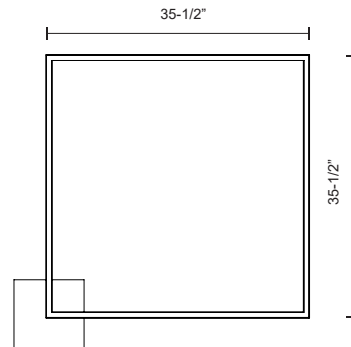

DESCRIPTION

A suspended rectilinear frame emits soft luminance downward from the continuous perimeter opal diffuser. Veiled within the aluminum extrusion is a secondary set of LED lights sending ambient illumination up toward the ceiling. Utilizing a minimal orthogonal outline the PIAZZA series creates an airy effect with the center of the fixture transparent and open. Available as essential singular pendant or dramatic multi-pendant configurations.

PD985136-BK
Black

SPECIFICATION DETAILS

* For custom options, consult factory for details.

Fixture Dimensions	L35-1/2" x W35-1/2" x H1"
Light Source	LED with DC Driver
Wattage	75W
Total Lumens	6115lm
Delivered Lumens	BK-2515lm
Voltage	120V
Color Temperature	3000K
CRI (Ra)	90CRI
Optional Color Temps	2700K - 5000K Available, Minimum Order Quantities Apply
LED Rated Life	50,000 hours
Dimming	100% - 10%, TRIAC or ELV Dimmer (Not Included)
Diffuser Details	Frosted acrylic diffuser
Adjustable	Yes
Wire Length	120" Max
Location	Dry
Warranty	5 Years
Illumination Direction	Up and Down
Canopy Dimensions	L9-1/2" x W9-1/2" x H2"