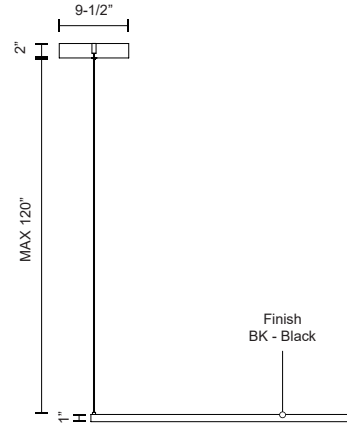

DESCRIPTION

A suspended rectilinear frame emits soft luminance downward from the continuous perimeter opal diffuser. Veiled within the aluminum extrusion is a secondary set of LED lights sending ambient illumination up toward the ceiling. Utilizing a minimal orthogonal outline the PIAZZA series creates an airy effect with the center of the fixture transparent and open. Available as essential singular pendant or dramatic multi-pendant configurations.

PD985136-BK
Black

SPECIFICATION DETAILS

* For custom options, consult factory for details.

Fixture Dimensions	L35-1/2" x W35-1/2" x H1"
Light Source	LED with DC Driver
Wattage	75W
Total Lumens	6115lm
Delivered Lumens	BK-2515lm
Voltage	120V
Color Temperature	3000K
CRI (Ra)	90CRI
Optional Color Temps	2700K - 5000K Available, Minimum Order Quantities Apply
LED Rated Life	50,000 hours
Dimming	100% - 10%, TRIAC or ELV Dimmer (Not Included)
Diffuser Details	Frosted acrylic diffuser
Adjustable	Yes
Wire Length	120" Max
Location	Dry
Warranty	5 Years
Illumination Direction	Up and Down
Canopy Dimensions	L9-1/2" x W9-1/2" x H2"