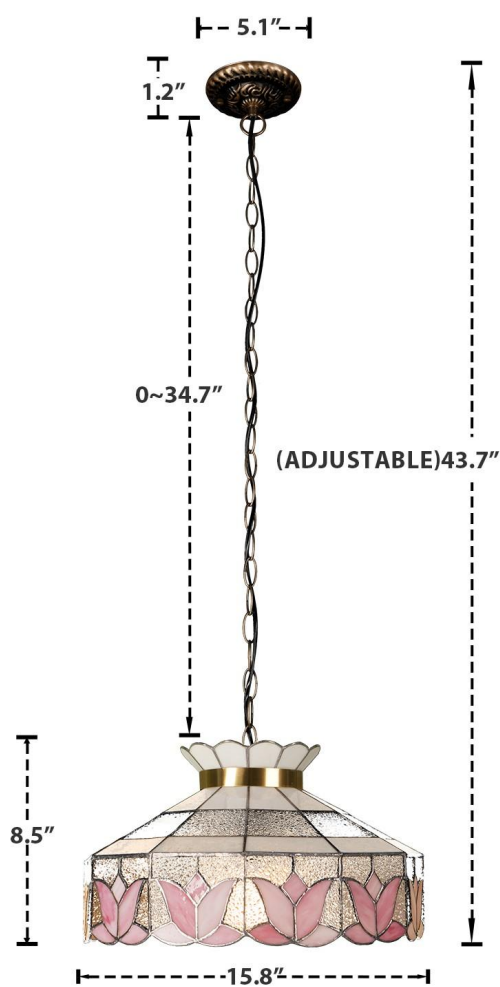

PRODUCT DIMENSION

LAMP BODY COLOR: ANTIQUE BRONZE

MATERIAL: WROUGHT IRON + GLASS

E26 BASE X1

MAX 60W PER BULB, 110V

(INCLUDES 1 WARM LIGHT SOURCES)

PRODUCT WEIGHT: 8.16 LB