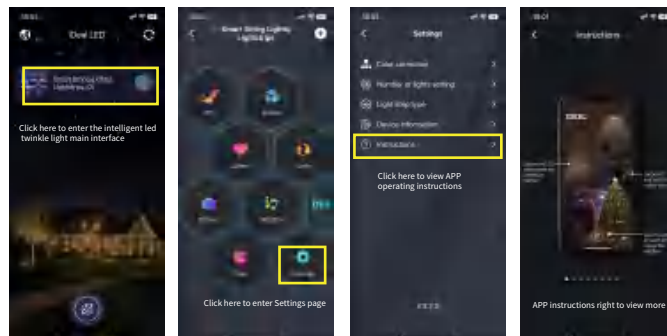

(1) on the apple mobile phone App Store to search for the iDeal of Led, and installation. Android devices can download in Google application market

(2) scanning the qr code with your mobile phone, direct access to the download page, select and install the corresponding iDeal LED APP

(3) for the first time to install the APP, "equipment" will pop up "do you allow? To install the application?Please check the "allow".

iDeal Led

①

(4) After installed APP can examine the APP by setting the operating instructions.