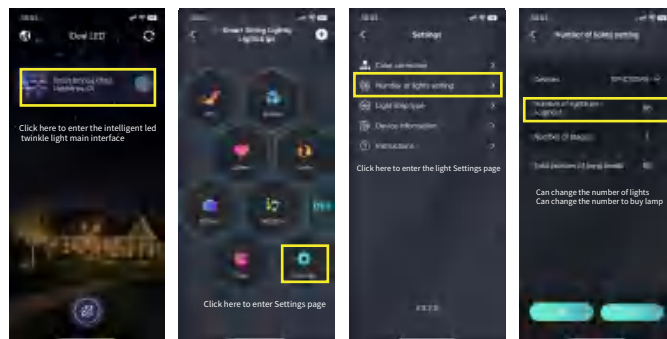

Intelligent lamp string instructions

- (1) Open the box and verify that the accessories are complete: a set of LED lights, a wireless remote control, and an instruction manual
- (2) Pull and fix the lamp string in sequence, then untie the rope in turn, and arrange the lamp string neatly to avoid tangles.
- (3) Connect the power supply

(1) on the apple mobile phone App Store to search for the iDeal of Led, and installation. Android devices can download in Google application market

(2) scanning the qr code with your mobile phone, direct access to the download page, select and install the corresponding iDeal LED APP

(3) for the first time to install the APP, "equipment" will pop up "do you allow? To install the application?Please check the "allow".

①

(4) After installed APP can examine the APP by setting the operating instructions.

(5) According to the purchase of lamp bead number modification lamp, lamp number setting can be set per number of lamps for parallel state can be set up again the number of each lamp section number.

②

③