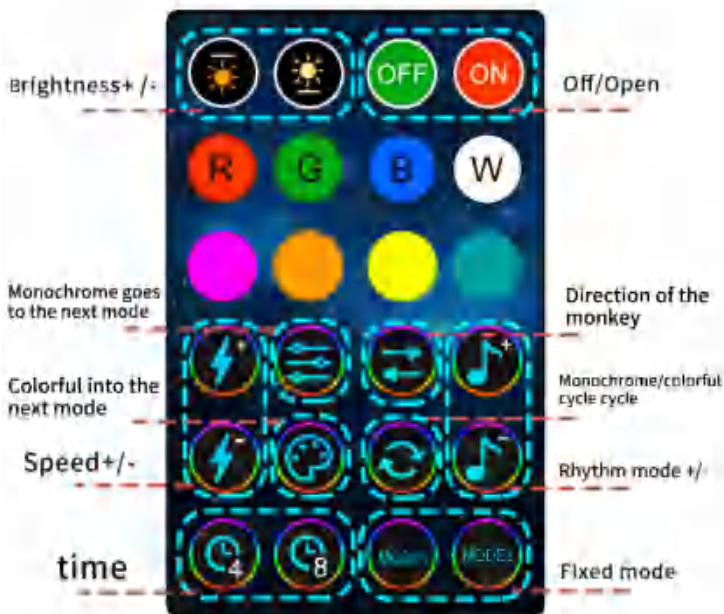

# Intelligent lamp string instructions

- (1) Open the box and verify that the accessories are complete: a set of LED lights, a wireless remote control, and an instruction manual
- (2) Pull and fix the lamp string in sequence, then untie the rope in turn, and arrange the lamp string neatly to avoid tangles.
- (3) Connect the power supply

(1) on the apple mobile phone App Store to search for the iDeal of Led, and installation. Android devices can download in Google application market

(2) scanning the qr code with your mobile phone, direct access to the download page, select and install the corresponding iDeal LED APP

(3) for the first time to install the APP, "equipment" will pop up "do you allow? To install the application?Please check the "allow".

iDeal Led

①

(4) After installed APP can examine the APP by setting the operating instructions.

(5) According to the purchase of lamp bead number modification lamp, lamp number setting can be set per number of lamps for parallel state can be set up again the number of each lamp section number.

②

③