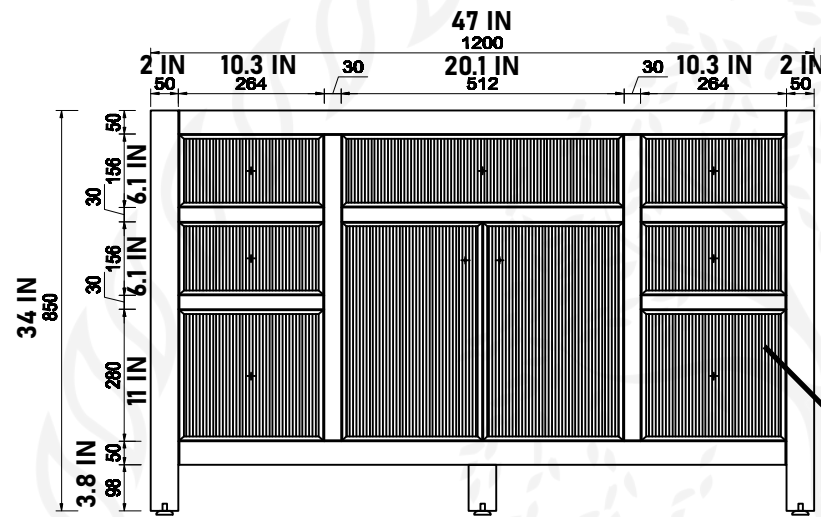

SONO-48

**DEEP DRAWER
WITH BUILT-IN
ORGANIZER
AND POWER STATION**