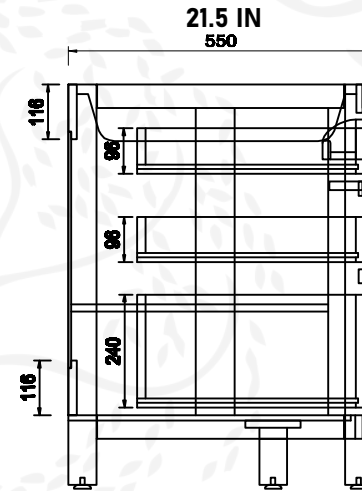

SONO-48

**DEEP DRAWER
WITH BUILT-IN
ORGANIZER
AND POWER STATION**