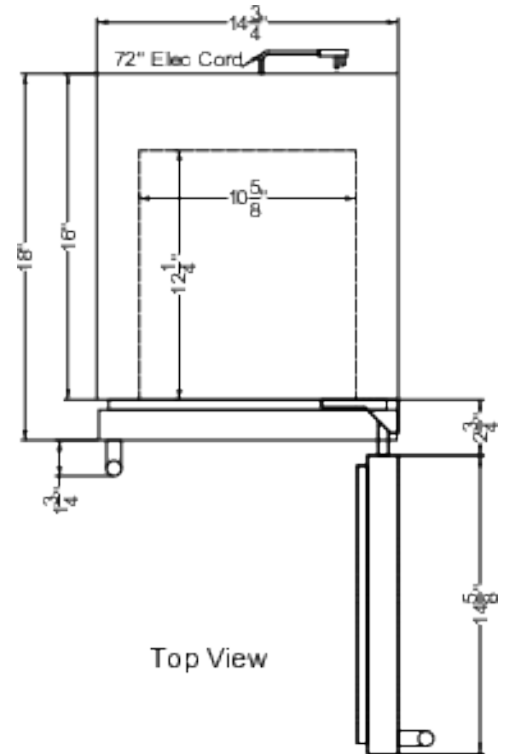

SDHG1533 Specifications:

Overview	
Nominal Height	34.0" (86 cm)
Height of Cabinet	33.75" (86 cm)
Nominal Width	15.0" (38 cm)
Width	14.75" (37 cm)
Nominal Depth	18.0" (46 cm)
Depth	18.0" (46 cm)
Depth with Handle	19.75" (50 cm)
Depth with door at 90°	32.63" (83 cm)
Capacity	1.9 cu.ft. (54 L)
Defrost Type	Frost-Free
Door	Glass
Cabinet	Black
US Electrical Safety	ETL
Canadian Electrical Safety	ETL-C
Energy Usage/Year	270.0kWh/year
Amps	1.0
Voltage/Frequency	115 V AC/60 Hz
Weight	86.0 lbs. (39 kg)
Parts & Labor Warranty	1 Year
Compressor Warranty	5 Years
UPC	761101106342
Refrigerator Features	
Sabbath Mode	Yes
Door Swing	RHD
Reversible	Yes
Shelf Type	Glass
Shelf Qty	3
Adjustable Shelves	Yes
Thermostat Type	Digital
Fan Type	Interior and Exterior
Refrigerant Type	R600a
Refrigerant Amount	0.85oz.
High Side PSI	270.0
Low Side PSI	105.0
Level Legs Qty	4
Interior Light	Yes
Temperature Range	36° F to 43°F

Sound Level 33.5 dB

Dimensions	
Interior Height	26.0" (66 cm)
Interior Width	10.63" (27 cm)
Interior Depth	12.25" (31 cm)
Compressor Step Height	3.75" (10 cm)
Compressor Step Width	10.63" (27 cm)
Compressor Step Depth	5.0" (13 cm)