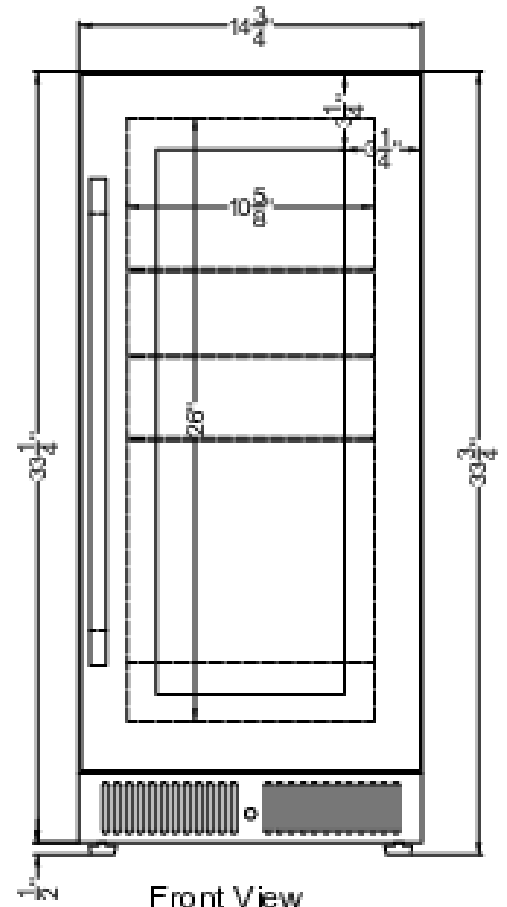

SDHG1533 Specifications:

Overview	
Nominal Height	34.0" (86 cm)
Height of Cabinet	33.75" (86 cm)
Nominal Width	15.0" (38 cm)
Width	14.75" (37 cm)
Nominal Depth	18.0" (46 cm)
Depth	18.0" (46 cm)
Depth with Handle	19.75" (50 cm)
Depth with door at 90°	32.63" (83 cm)
Capacity	1.9 cu.ft. (54 L)
Defrost Type	Frost-Free
Door	Glass
Cabinet	Black
US Electrical Safety	ETL
Canadian Electrical Safety	ETL-C
Energy Usage/Year	270.0kWh/year
Amps	1.0
Voltage/Frequency	115 V AC/60 Hz
Weight	86.0 lbs. (39 kg)
Parts & Labor Warranty	1 Year
Compressor Warranty	5 Years
UPC	761101106342
Refrigerator Features	
Sabbath Mode	Yes
Door Swing	RHD
Reversible	Yes
Shelf Type	Glass
Shelf Qty	3
Adjustable Shelves	Yes
Thermostat Type	Digital
Fan Type	Interior and Exterior
Refrigerant Type	R600a
Refrigerant Amount	0.85oz.
High Side PSI	270.0
Low Side PSI	105.0
Level Legs Qty	4
Interior Light	Yes
Temperature Range	36° F to 43°F

Sound Level 33.5 dB

Dimensions	
Interior Height	26.0" (66 cm)
Interior Width	10.63" (27 cm)
Interior Depth	12.25" (31 cm)
Compressor Step Height	3.75" (10 cm)
Compressor Step Width	10.63" (27 cm)
Compressor Step Depth	5.0" (13 cm)

Front View