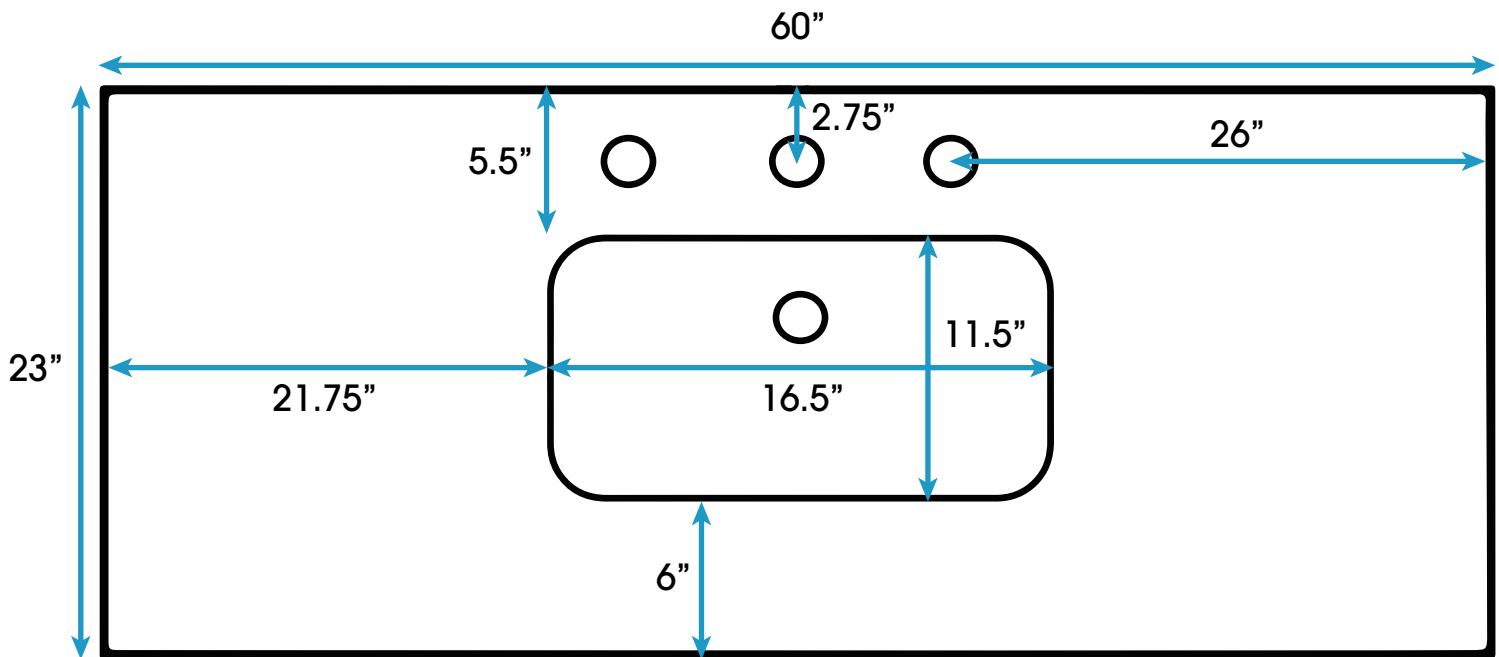

60-inch Single Vanity (Top View)

**All measurements are approximate and rounded to the nearest quarter inch
Please allow for a slight margin of error**