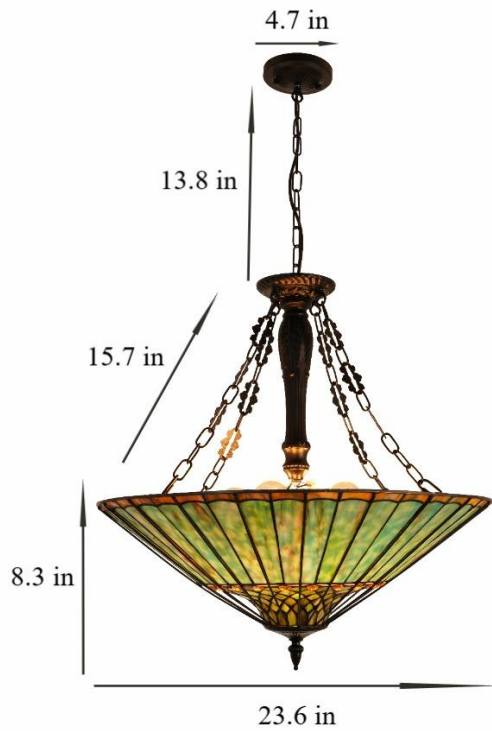

PRODUCT INFORMATION

E26 X 5
(Bulb Not Included)

PRODUCT INFORMATION:

Lamp body color: Colorful

Material: ABS plastic

Control method: wall control

Light bulb model: 5 X E26 (excluding light bulbs)