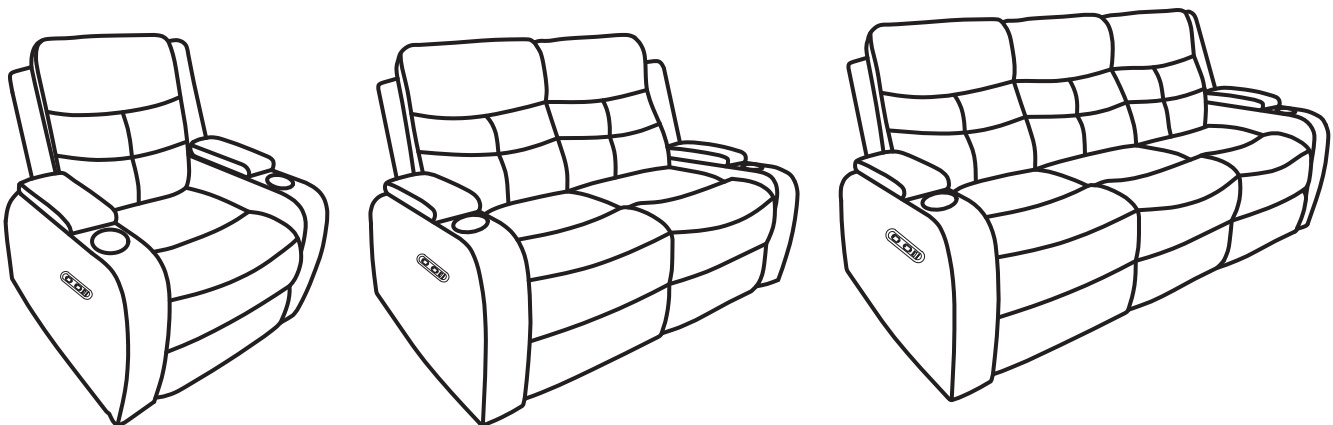

Sofa: Model # : UI54168823MPSF
PU Charcoal: Love: Model # : UI54168823MPLV
Chair: Model # : UI54168823MPCH

Sofa: Model # : UI54165543MPSF
Axel Grey: Love: Model # : UI54165543MPLV
Chair: Model # : UI54165543MPCH

Customer Service
Service à la clientèle
Support@primointernational.com

ASSEMBLY INSTRUCTIONS
NOTICE DE MONTAGE

**** Please keep these instructions, and have the product model #, and part # available when requesting a service.
Veuillez conserver ce notice de montage, et avoir en main le numéro du modèle, et de la pièce pour fin de service

IMPORTANT NOTE
Do not use a power tool
to assemble this product.
Ver 1 / 05-25
Alfred Power Sofa, Love, Recliner

NOTE IMPORTANTE
Ne pas utiliser d'outil électrique
pour assembler ce produit.