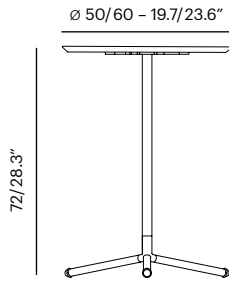

Hexagon Top

Oval Top

Mix Round Top

Collection	Description	SKU	Materials	Unit Price	
Roots T Roots Counter T	Roots T ø 50, 60 x 72 cm	mve-t XX lbs/X.XX m³	Brass Stainless Copper	1180,00	
	Roots Counter T ø 50, 60 x 90 cm	mve-t-90 XX lbs/X.XX m³	Brass Stainless Copper	1203,00	
Table Top Teak,Oak, Walnut or CL					
	CL Table Top				
	CL 50 Round	cl-r50	CL Color	264,00	
	CL 60 Round	cl-r60	CL Color	300,00	
	Wood Table Top				
	TK 50 Round	tk-r50	Teak Wood Oak Wood	190,00	
	WT 50 Round	wt-r50	Walnut	Call	
	TK 60 Round	tk-r60	Teak Wood Oak Wood	235,00	
	WT 60 Round	wt-r60	Walnut	Call	
Roots Floor Lamp	Roots F Lamp 57 x 49 x 125 cm	mve-fl-2 XX lbs/X.XX m³	Brass/Stainless Copper	1029,00 1130,00	