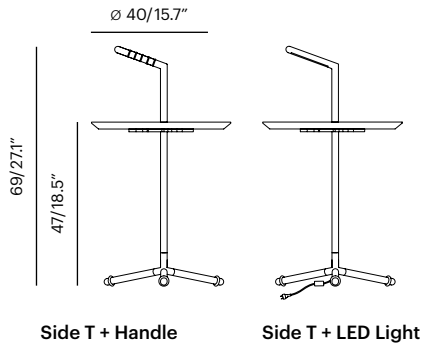

2019-20 Price List
MSRP

Collection	Description	SKU	Materials	Unit Price
Roots Side T + Handle + LED Light	Roots Side T + Handle ø 40 x 47 cm	mst-h XX lbs/X.XX m³ 304 Cu	Brass Stainless Copper	884,00
	Roots Side T + LED Light ø 40 x 47 cm	mst-hled XX lbs/X.XX m³ 304 Cu ☀	Brass Stainless Copper	925,00

Table Top
in Teak, Oak, Walnut or CL

CL Table Top

CL 40 Round	cl-r40	CL Color	222,00

Wood Table Top

TK 40 Round	tk-r40	Teak Wood Oak Wood	160,00
WT 40 Round	wt-r40	Walnut	Call