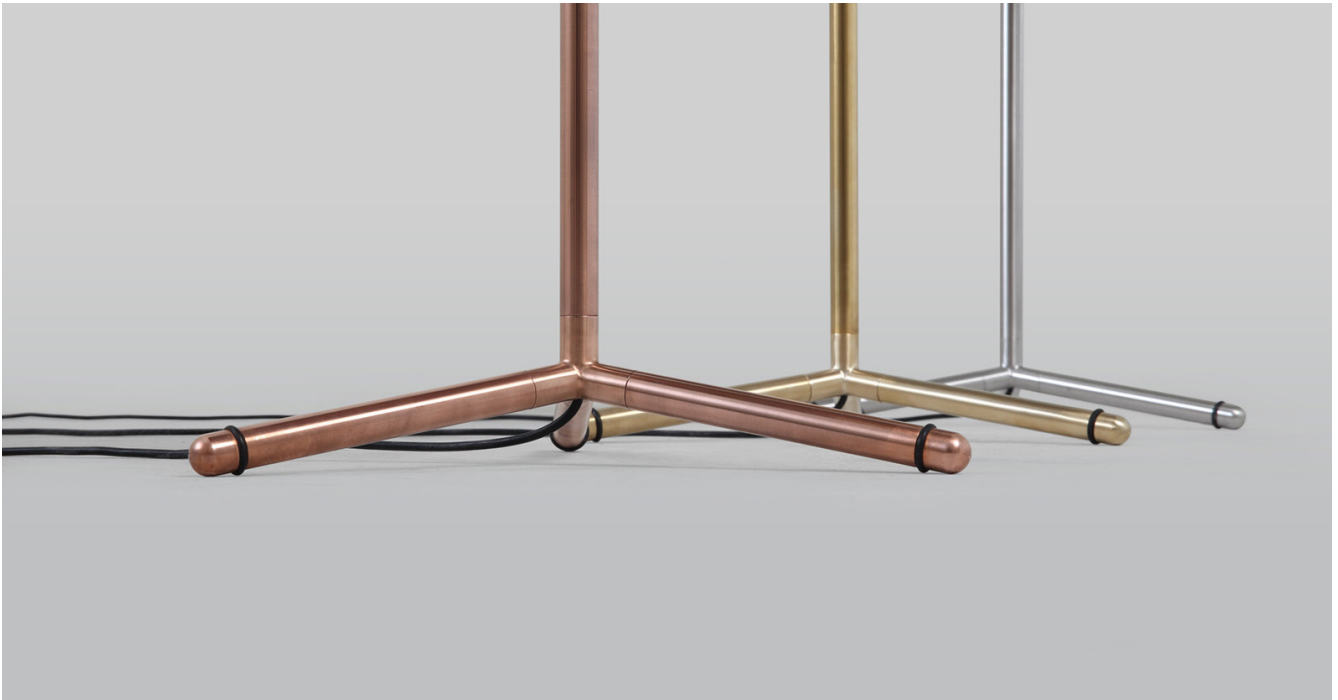

Roots series

- Roots Side T / Low
- Roots Side T + LED Light
- Roots Coffee T
- Roots T
- Roots Counter T
- Roots Floor Lamp

mangrove

2019-20 Price List
MSRP

Collection	Description	SKU	Materials	Unit Price
Roots Side T / Low -new Solid Metal Tables	Roots Side T Low ø 40, 50 x 27 cm	mve-stl XX lbs/X.XX m³ 304 Cu	Brass Stainless Copper	696,00
	Roots Side T ø 40, 50 x 37 cm	mve-st XX lbs/X.XX m³ 304 Cu	Brass Stainless Copper	714,00
	Roots Side T 2 ø 40, 50 x 47 cm	mve-st-2 XX lbs/X.XX m³ 304 Cu	Brass Stainless Copper	730,00
CL Table Top				
	CL 40 Round	cl-r40	CL Color	222,00
	CL 50 Round	cl-r50	CL Color	264,00
	CL 60 Round	cl-r60	CL Color	300,00
Wood Table Top				
	TK 40 Round	tk-r40	Teak Wood Oak Wood	160,00
	WT 40 Round	tk-r40	Walnut	Call
	TK 50 Round	tk-r50	Teak Wood Oak Wood	190,00
	WT 50 Round	wt-r50	Walnut	Call
	TK 60 Round	tk-r60	Teak Wood Oak Wood	235,00

ø 40/50 - 15.7"/19.7"

Round Top

Side T Low

Side T

Side T 2

2019-20 Price List
MSRP

Collection	Description	SKU	Materials	Unit Price
Roots Side T + Handle + LED Light	Roots Side T + Handle ø 40 x 47 cm	mst-h XX lbs/X.XX m³ 304 Cu	Brass Stainless Copper	884,00
	Roots Side T + LED Light ø 40 x 47 cm	mst-hled XX lbs/X.XX m³ 304 Cu ☀	Brass Stainless Copper	925,00