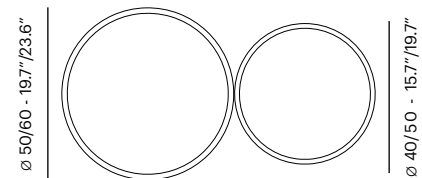

ø 40/50 - 15.7"/19.7"

Round Top

Side T Low

Side T

Side T 2

2019-20 Price List
MSRP

Collection	Description	SKU	Materials	Unit Price
Roots Side T + Handle + LED Light	Roots Side T + Handle ø 40 x 47 cm	mst-h XX lbs/X.XX m³ 304 Cu	Brass Stainless Copper	884,00
	Roots Side T + LED Light ø 40 x 47 cm	mst-hled XX lbs/X.XX m³ 304 Cu ☀	Brass Stainless Copper	925,00

Wood Table Top

TK Hexagon	tk-h90	Teak Wood Oak Wood	352,00
WT Hexagon	wt-h90	Walnut	Call
TK Oval	tk-o90	Teak Wood Oak Wood	342,00
WT Oval	wt-o90	Walnut	Call
TK 40 Round	tk-r40	Teak Wood Oak Wood	160,00
TK 50 Round	tk-r50	Teak Wood Oak Wood	190,00
TK 60 Round	tk-r60	Teak Wood Oak Wood	235,00

Coffee T Low

Coffee T Mix

CL Table Top

CL Hexagon	cl-h90	CL Color	370,00
CL Oval	cl-o90	CL Color	Call
CL 40 Round	cl-r40	CL Color	222,00
CL 50 Round	cl-r50	CL Color	264,00
CL 60 Round	cl-r60	CL Color	300,00

Hexagon Top

Oval Top

Mix Round Top

Collection	Description	SKU	Materials	Unit Price	
Roots T Roots Counter T	Roots T ø 50, 60 x 72 cm	mve-t XX lbs/X.XX m³	Brass Stainless Copper	1180,00	
	Roots Counter T ø 50, 60 x 90 cm	mve-t-90 XX lbs/X.XX m³	Brass Stainless Copper	1203,00	
Table Top Teak,Oak, Walnut or CL					
	CL Table Top				
	CL 50 Round	cl-r50	CL Color	264,00	
	CL 60 Round	cl-r60	CL Color	300,00	
	Wood Table Top				
	TK 50 Round	tk-r50	Teak Wood Oak Wood	190,00	
	WT 50 Round	wt-r50	Walnut	Call	
	TK 60 Round	tk-r60	Teak Wood Oak Wood	235,00	
	WT 60 Round	wt-r60	Walnut	Call	
Roots Floor Lamp	Roots F Lamp 57 x 49 x 125 cm	mve-fl-2 XX lbs/X.XX m³	Brass/Stainless Copper	1029,00 1130,00	