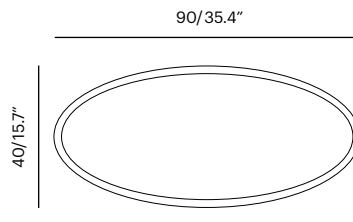

ø 40/50 - 15.7"/19.7"

Round Top

Side T Low

Side T

Side T 2

2019-20 Price List
MSRP

Collection	Description	SKU	Materials	Unit Price
Roots Side T + Handle + LED Light	Roots Side T + Handle ø 40 x 47 cm	mst-h XX lbs/X.XX m³ 304 Cu	Brass Stainless Copper	884,00
	Roots Side T + LED Light ø 40 x 47 cm	mst-hled XX lbs/X.XX m³ 304 Cu ☀	Brass Stainless Copper	925,00

Wood Table Top

TK Hexagon	tk-h90	Teak Wood Oak Wood	352,00
WT Hexagon	wt-h90	Walnut	Call
TK Oval	tk-o90	Teak Wood Oak Wood	342,00
WT Oval	wt-o90	Walnut	Call
TK 40 Round	tk-r40	Teak Wood Oak Wood	160,00
TK 50 Round	tk-r50	Teak Wood Oak Wood	190,00
TK 60 Round	tk-r60	Teak Wood Oak Wood	235,00

Coffee T Low

Coffee T Mix

CL Table Top

CL Hexagon	cl-h90	CL Color	370,00
CL Oval	cl-o90	CL Color	Call
CL 40 Round	cl-r40	CL Color	222,00
CL 50 Round	cl-r50	CL Color	264,00
CL 60 Round	cl-r60	CL Color	300,00

Hexagon Top

Oval Top

Mix Round Top

Collection	Description	SKU	Materials	Unit Price	
Roots T Roots Counter T	Roots T ø 50, 60 x 72 cm	mve-t XX lbs/X.XX m³	Brass Stainless Copper	1180,00	
	Roots Counter T ø 50, 60 x 90 cm	mve-t-90 XX lbs/X.XX m³	Brass Stainless Copper	1203,00	
Table Top Teak,Oak, Walnut or CL					
	CL Table Top				
	CL 50 Round	cl-r50	CL Color	264,00	
	CL 60 Round	cl-r60	CL Color	300,00	
	Wood Table Top				
	TK 50 Round	tk-r50	Teak Wood Oak Wood	190,00	
	WT 50 Round	wt-r50	Walnut	Call	
	TK 60 Round	tk-r60	Teak Wood Oak Wood	235,00	
	WT 60 Round	wt-r60	Walnut	Call	
Roots Floor Lamp	Roots F Lamp 57 x 49 x 125 cm	mve-fl-2 XX lbs/X.XX m³	Brass/Stainless Copper	1029,00 1130,00	