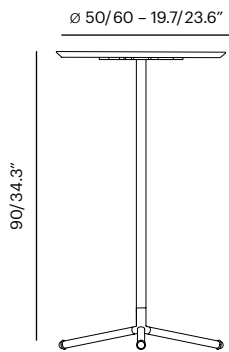

Roots Counter T