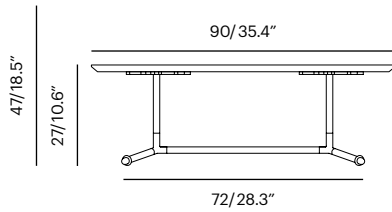

Collection	Description	SKU	Materials	Unit Price
Roots Coffee T Low/High Table Top in Teak, Oak, Walnut or CL	Coffee T Low 90 x 45 x 27 cm	mve-ct XX lbs/X.XX m³ 304 Cu	Brass Stainless Copper	1232,00
	Coffee T High 90 x 45 x 47 cm	mve-cth XX lbs/X.XX m³ 304 Cu	Brass Stainless Copper	1232,00
	Coffee T Mix 72 x 40, 50 x 47 cm	mve-ctx XX lbs/X.XX m³ 304 Cu	Brass Stainless Copper	1232,00

Wood Table Top

TK Hexagon	tk-h90	Teak Wood Oak Wood	352,00
WT Hexagon	wt-h90	Walnut	Call
TK Oval	tk-o90	Teak Wood Oak Wood	342,00
WT Oval	wt-o90	Walnut	Call
TK 40 Round	tk-r40	Teak Wood Oak Wood	160,00
TK 50 Round	tk-r50	Teak Wood Oak Wood	190,00
TK 60 Round	tk-r60	Teak Wood Oak Wood	235,00

Coffee T Low