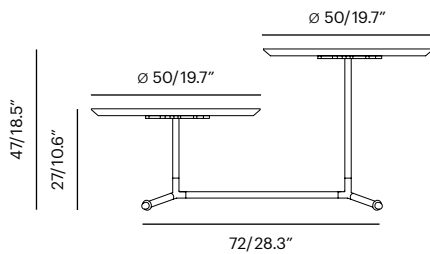

Coffee T Mix

CL Table Top

CL Hexagon	cl-h90	CL Color	370,00
CL Oval	cl-o90	CL Color	Call
CL 40 Round	cl-r40	CL Color	222,00
CL 50 Round	cl-r50	CL Color	264,00
CL 60 Round	cl-r60	CL Color	300,00