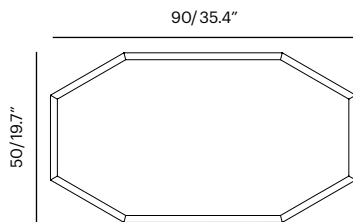

Hexagon Top