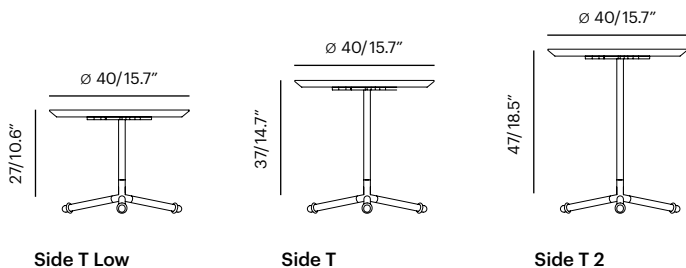

Roots series

- Roots Side T / Low
- Roots Side T + LED Light
- Roots Coffee T
- Roots T
- Roots Counter T
- Roots Floor Lamp

mangrove

2019-20 Price List
MSRP

Collection	Description	SKU	Materials	Unit Price
Roots Side T / Low -new Solid Metal Tables	Roots Side T Low ø 40, 50 x 27 cm	mve-stl XX lbs/X.XX m³ 304 Cu	Brass Stainless Copper	696,00
	Roots Side T ø 40, 50 x 37 cm	mve-st XX lbs/X.XX m³ 304 Cu	Brass Stainless Copper	714,00
	Roots Side T 2 ø 40, 50 x 47 cm	mve-st-2 XX lbs/X.XX m³ 304 Cu	Brass Stainless Copper	730,00
CL Table Top				
	CL 40 Round	cl-r40	CL Color	222,00
	CL 50 Round	cl-r50	CL Color	264,00
	CL 60 Round	cl-r60	CL Color	300,00
Wood Table Top				
	TK 40 Round	tk-r40	Teak Wood Oak Wood	160,00
	WT 40 Round	tk-r40	Walnut	Call
	TK 50 Round	tk-r50	Teak Wood Oak Wood	190,00
	WT 50 Round	wt-r50	Walnut	Call
	TK 60 Round	tk-r60	Teak Wood Oak Wood	235,00

ø 40/50 - 15.7"/19.7"

Round Top

Side T Low

Side T

Side T 2

2019-20 Price List
MSRP

Collection	Description	SKU	Materials	Unit Price
Roots Side T + Handle + LED Light	Roots Side T + Handle ø 40 x 47 cm	mst-h XX lbs/X.XX m³ 304 Cu	Brass Stainless Copper	884,00
	Roots Side T + LED Light ø 40 x 47 cm	mst-hled XX lbs/X.XX m³ 304 Cu ☀	Brass Stainless Copper	925,00

Collection	Description	SKU	Materials	Unit Price
Roots Coffee T Low/High Table Top in Teak, Oak, Walnut or CL	Coffee T Low 90 x 45 x 27 cm	mve-ct XX lbs/X.XX m ³ 304 Cu	Brass Stainless Copper	1232,00
	Coffee T High 90 x 45 x 47 cm	mve-cth XX lbs/X.XX m ³ 304 Cu	Brass Stainless Copper	1232,00
	Coffee T Mix 72 x 40, 50 x 47 cm	mve-ctx XX lbs/X.XX m ³ 304 Cu	Brass Stainless Copper	1232,00