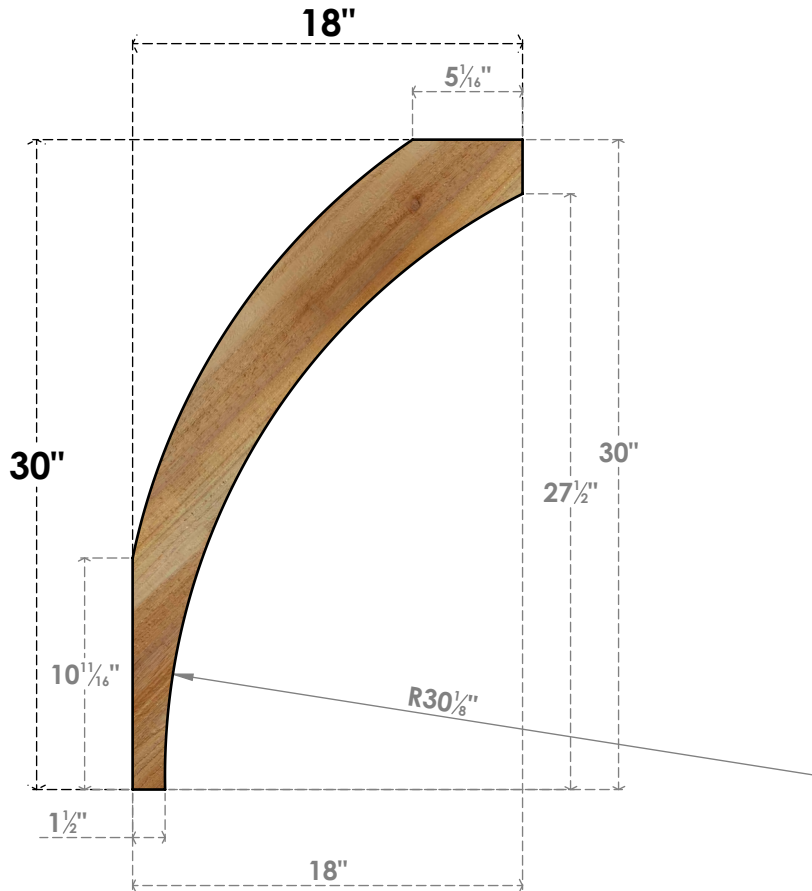

# BRC06X18X30THR00RWR

6"W X 18"D X 30"H THORTON ROUGH SAWN BRACE, WESTERN RED CEDAR

**SIDE**

**FRONT**

EKENA MILLWORK  
 2300 WEST MAIN ST.  
 CLARKSVILLE, TX 75426  
 TOLL FREE: 866-607-0453  
 WWW.EKENAMILLWORK.COM