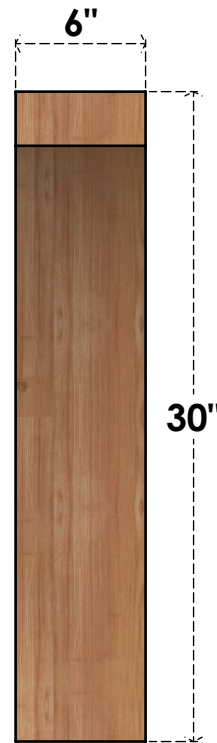

# BRC06X18X30THR00RWR

6"W X 18"D X 30"H THORTON ROUGH SAWN BRACE, WESTERN RED CEDAR

**SIDE**

**FRONT**

EKENA MILLWORK  
 2300 WEST MAIN ST.  
 CLARKSVILLE, TX 75426  
 TOLL FREE: 866-607-0453  
 WWW.EKENAMILLWORK.COM

**NOTES**

1. INSTALLATION TO BE COMPLETED IN ACCORDANCE WITH MANUFACTURER'S SPECIFICATIONS.
2. DRAWING MAY NOT BE TO SCALE
3. THIS DRAWING IS INTENDED FOR DESIGN AND PLANNING PURPOSES ONLY.
4. ALL INFORMATION CONTAINED HEREIN WAS CURRENT AT THE TIME OF DEVELOPMENT BUT MUST BE REVIEWED AND APPROVED BY THE PRODUCT MANUFACTURER TO BE CONSIDERED ACCURATE.
5. PRODUCTS ARE NOT KILN DRIED. THIS ITEM IS UNIQUE AND WILL CONTAIN THE NATURAL VARIATIONS THAT THE WOOD SPECIES OFFERS. THIS MAY RESULT IN VARIATIONS UP TO 1/4"