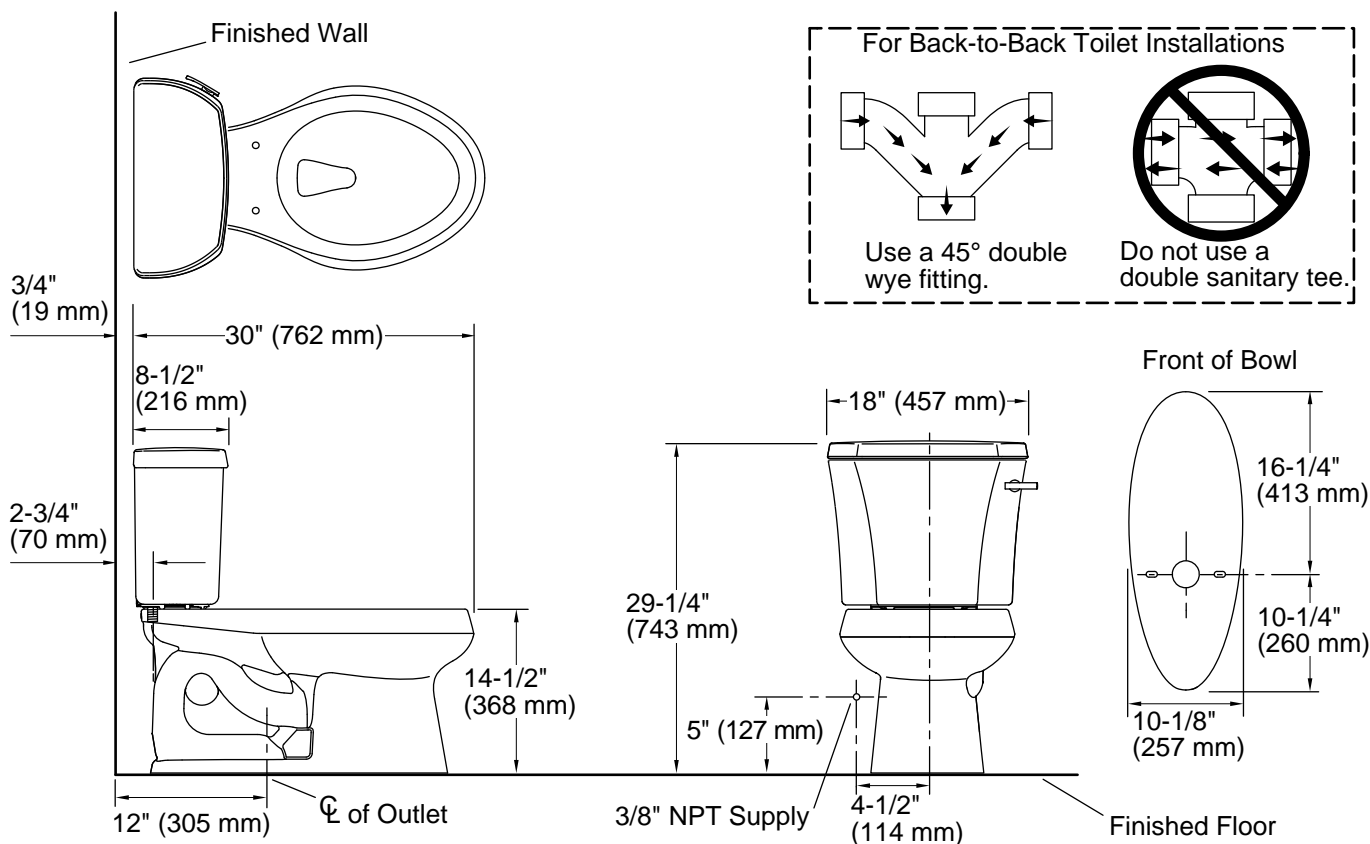

KOHLER®

Wellworth®

Two-piece elongated toilet, 1.28 gpf
K-3998-RZ

Features

- Two-piece design
- Elongated bowl offers added room and comfort
- Right-hand Polished Chrome trip lever
- Insuliner® tank liner minimizes condensation on the tank
- Tank cover locks included
- Combination consists of the K-4467-RZ tank and the K-4198 bowl
- Coordinates with other products in the Wellworth collection
- KOHLER's canister flush valve harnesses the natural force of gravity and optimizes flushing performance
- Eligible for consumer rebates in some municipalities
- 1.28 gpf (4.8 lpf)
- 2-1/8" (54 mm) fully glazed trapway
- Class Five® canister optimizes the flow out of the tank, harnessing gravity and the natural powerful reducing cascade of water to increase the power and effectiveness of the flush

Installation

- Standard 12" (305 mm) rough-in
- Three-bolt quick-connect installation
- Seat and supply line sold separately

Recommended Products/Accessories

K-5420 Low-Profile Bolt Caps
K-9379 Trip Lever
1023457 Wax Ring/Hardware Kit
1265114 Connector Hose
K-23726 Drain treatment
K-4636-RL Cachet® ReadyLatch® Quiet-Close™ elongated toilet seat

THE BOLD LOOK
OF **KOHLER®**

Technical Information

All product dimensions are nominal.

Toilet type:	Floor-mount
Waste Outlet:	Floor
Bowl shape:	Elongated
Flush type:	Class Five
Trap passageway:	2-1/8" (54 mm)
Water surface size:	11-1/4" x 8-1/4" (286 mm x 210 mm)
Rim to water surface:	5-1/4" (133 mm)
Rough-in:	12" (305 mm)
Seat-mounting holes:	5-1/2" (140 mm)

Notes

Install this product according to the installation instructions.

For back-to-back toilet installations: Use only a 45° double wye fitting.