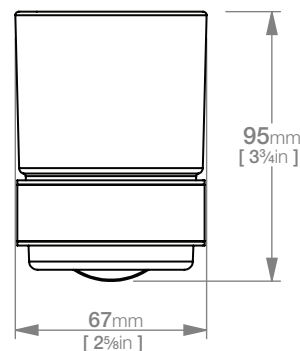

Original UX Fischer® supplied,
phased in from June 2015.

x2

x2