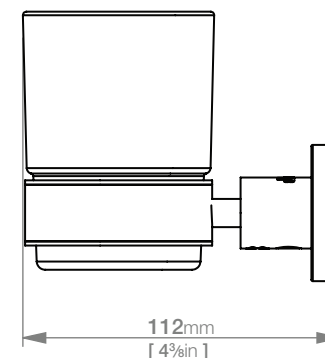

South Africa: 0860 104 653 • info@bathroombutler.co.za • www.bathroombutler.co.za
Australia: 1300 133 320 • sales@bathe.net.au • www.bathe.net.au
USA & Canada: 866.884.5290 • info@bathroombutler.com • www.bathroombutler.com

Document version **2.2**
Product version **2.1**