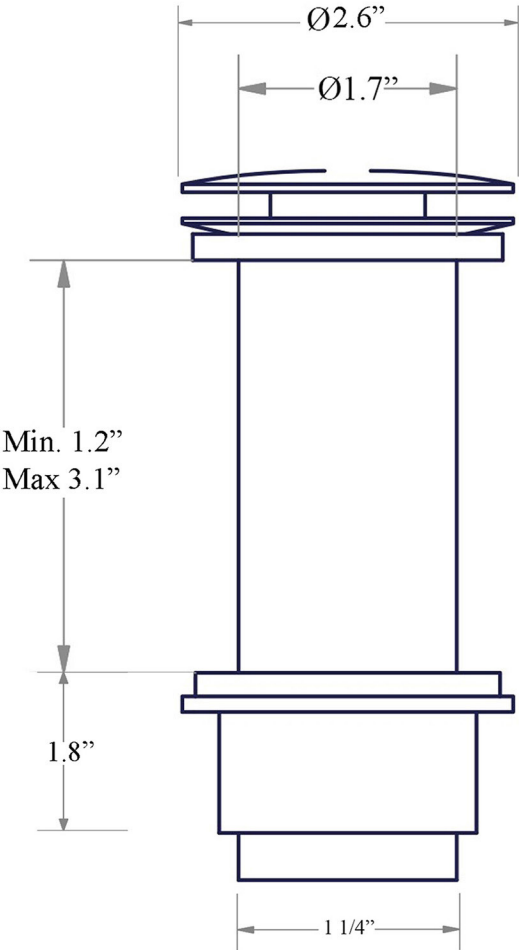

#### Notes:

- \* Drains with overflow work with sinks with overflow; drains without overflow work with sinks without overflow
- \* WS Bath Collections reserves the right to revise dimensions or information on this sheet without notice

**Collection**  
WSBC Fittings

**Model** |  
WSBC 53995

Dimensions Metric

*1 inch = 2.54 cm*

*1 inch = 25.4 mm*

1051 Lea Drive - Collegeville, PA 19426  
Tel. 215 513 9400 - Fax 610 831 0215

[www.ws bathcollections.com](http://www.ws bathcollections.com) - [info@ws bathcollections.com](mailto:info@ws bathcollections.com)

Push Waste Drain (Click Clack) without Overflow

WSBC 53995

**Collection |**  
WSBC Fittings

**Model |**  
WSBC 53995

Dimensions Metric  
*1 inch = 2.54 cm*  
*1 inch = 25.4 mm*

1051 Lea Drive - Collegeville, PA 19426  
Tel. 215 513 9400 - Fax 610 831 0215  
[www.ws bathcollections.com](http://www.ws bathcollections.com) - [info@ws bathcollections.com](mailto:info@ws bathcollections.com)