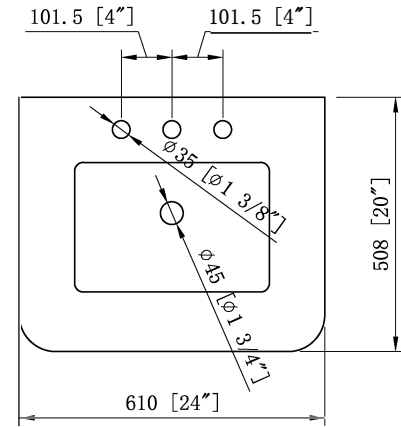

24" Bathroom Vanity

24 in. W x 20 in.D x 20 in.H
(61 cm x 50.8 cm x 50.8 cm)

Top View

Back View