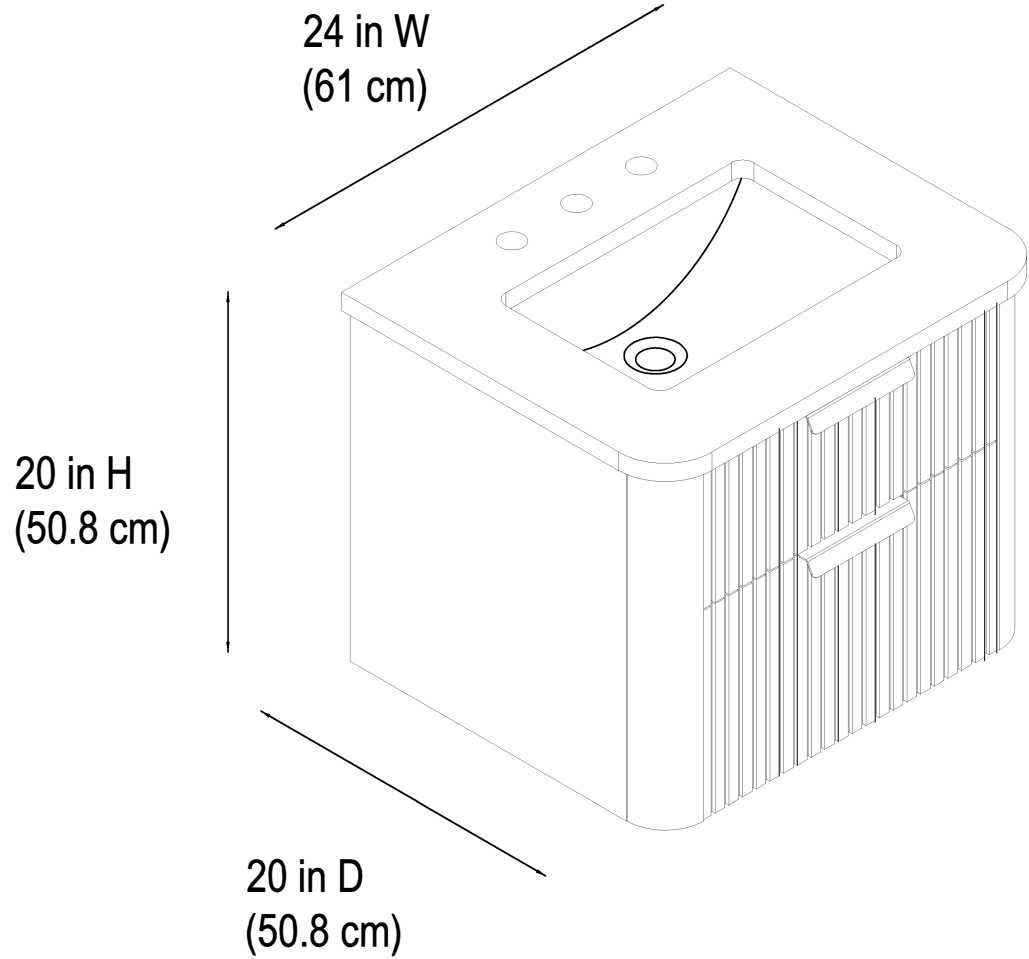

24" Bathroom Vanity

24 in. W x 20 in.D x 20 in.H
(61 cm x 50.8 cm x 50.8 cm)

Top View

Back View