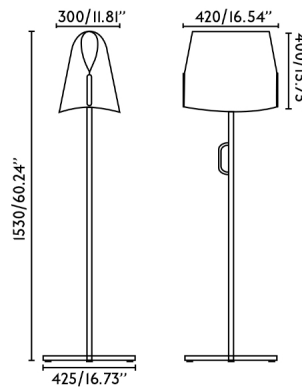

General characteristics

Fixation	Floor
voltage	120V
Hertz	60Hz
Cable length	0.02 ft
Switch type	On/Off
Max. Power	15W

Material

Body/Structure	Steel
Screen	Parchment

Finish

Body/Structure	Black
Screen	Camel
Location	Dry locations only
US Certification	Portátiles ETLus