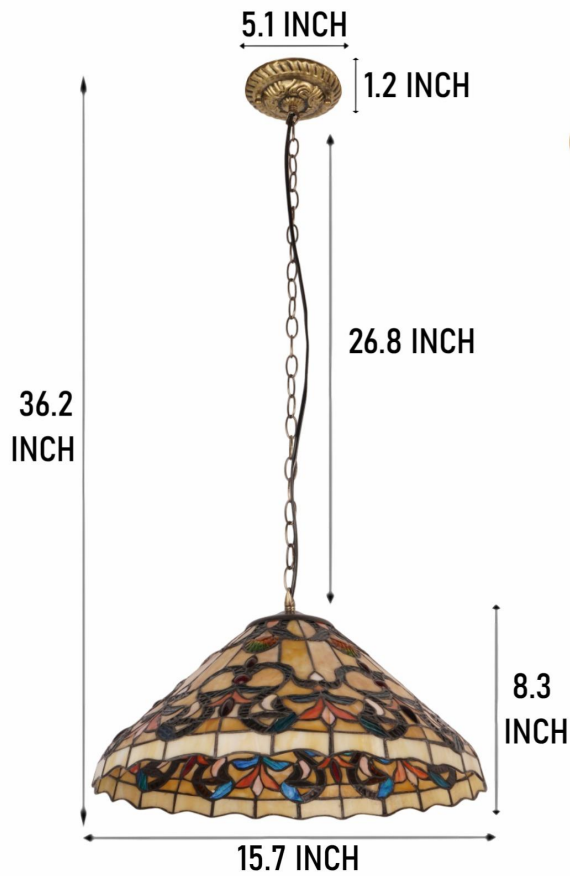

# PRODUCT DIMENSION

**E26 BASE X1**

(BULB NOT INCLUDED)  
MAX 40W PER BULB, 110V  
PRODUCT WEIGHT: 7.39 LB