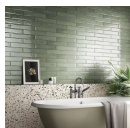

PRODUCT GALLERY