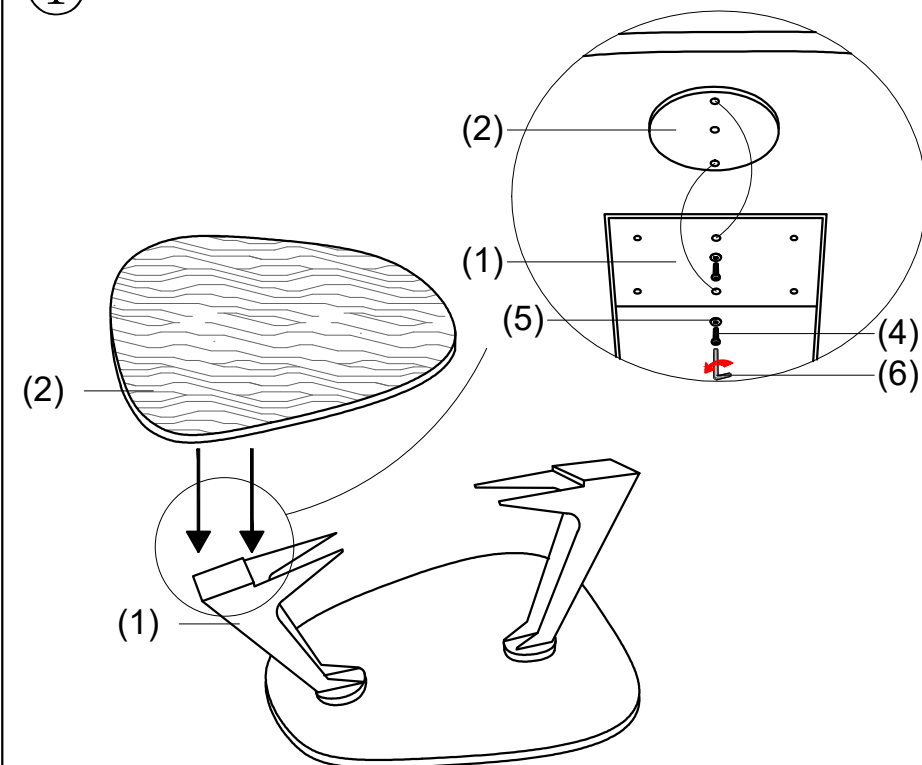

86349 coffee table Franklin Wood Walnut

86508 coffee table Franklin black glass

KARE
DESIGN

(1) X1

(2) X1

(3) X1

(4) X12 M8*10

Only install 4 screws ,8 screws
for height adjustable for in case

(5) X4 Φ 550*12

(6) X1 5MM

①

②

③