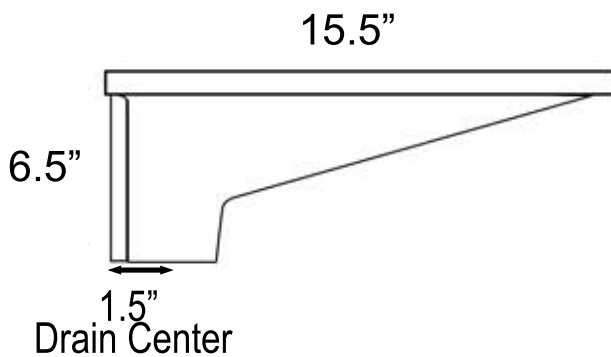

## Undermount Ramp 30 Specifications

Material: Composite Stone

Color: White

Weight: 23 Pounds

Handcrafted in Miami Lakes, FL

- Undermount ramp bowl in gloss white.
- Does not include an overflow.
- Undermount only.
- Flange made to fit commonly used undermount hardware. Undermount hardware is not included.
- One-piece construction.
- Does not include template. Opening should be made using product as a reference.
- This material is non-porous, meaning it is stain, mold and mildew resistant.