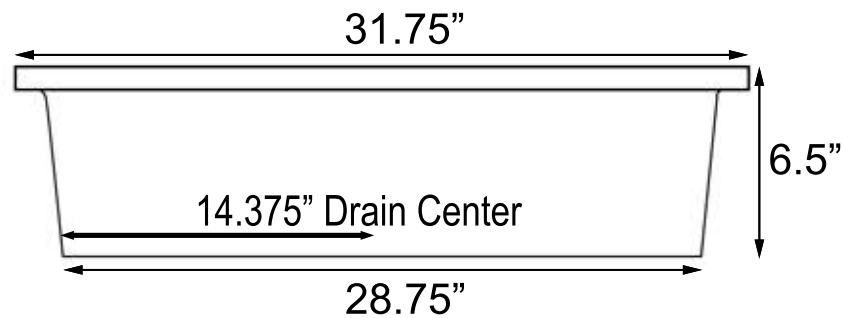

## Undermount Ramp 30 Specifications

Material: Composite Stone

Color: White

Weight: 23 Pounds

Handcrafted in Miami Lakes, FL

- Undermount ramp bowl in gloss white.
- Does not include an overflow.
- Undermount only.
- Flange made to fit commonly used undermount hardware. Undermount hardware is not included.
- One-piece construction.
- Does not include template. Opening should be made using product as a reference.
- This material is non-porous, meaning it is stain, mold and mildew resistant.