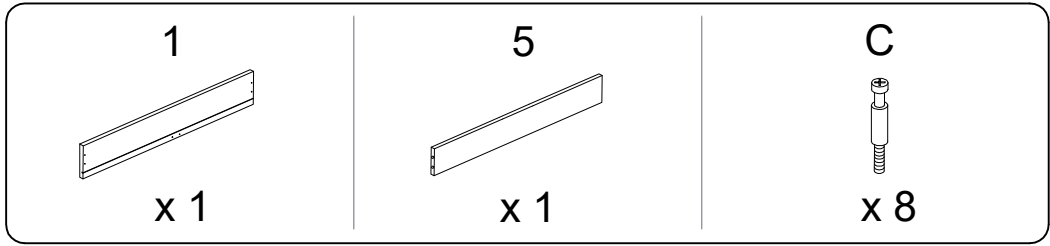

4

J2  M8 x 30 x 4	L  x 4	M  x 4	N  x 1
---	--	---	--

5

6

B x 4

A circular icon containing a screwdriver. To its right is a power drill with a diagonal line through it, indicating it should not be used.	A warning triangle with an exclamation mark inside.	A circular icon of a clock face with tick marks around the perimeter and a vertical line for the hour and minute hands.
<p>30'</p>		
A circular icon showing a rectangular block on a mat with a hatched pattern. To its right is a rectangular block on a flat surface with a diagonal line through it, indicating it should not be placed on a hard surface.	A warning triangle with an exclamation mark inside.	A simple line drawing of a person standing.
<p>2</p>		

x 8

D

M4
x
30

x 4

E

M4
x
15

x 16

1