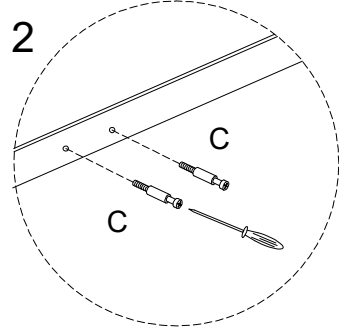

4

J2  M8 x 30 x 4	L  x 4	M  x 4	N  x 1
---	--	---	--

5

6

B x 4

A circular icon containing a screwdriver. To its right is a power drill with a diagonal line through it, indicating it should not be used.	A warning triangle with an exclamation mark inside.	A circular icon of a clock face with tick marks around the perimeter and a vertical line for the hour and minute hands.
<p>30'</p>		
A circular icon showing a rectangular block on a mat with a hatched pattern. To its right is a rectangular block on a flat surface with a diagonal line through it, indicating it should not be placed on a hard surface.	A warning triangle with an exclamation mark inside.	A simple line drawing of a person standing.
<p>2</p>		

x 1

6

x 1

A

x 8

B

x 4

C

x 8

D

M4
x
30

x 4

E

M4
x
15

x 16

1