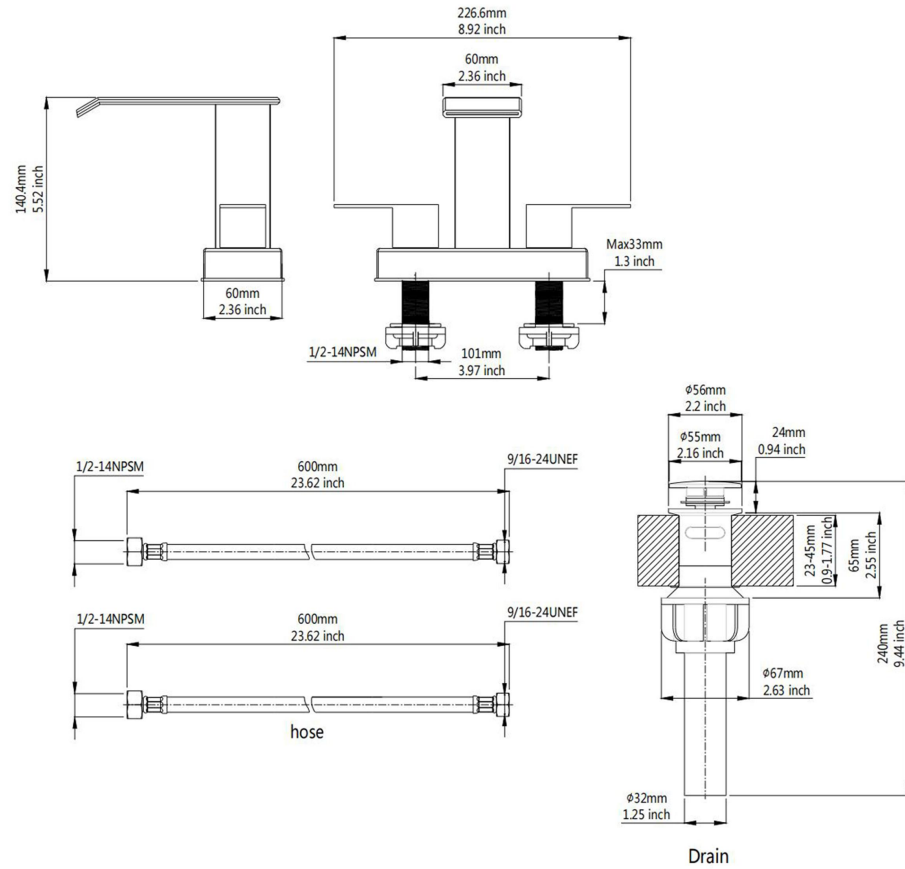

Dimension/Specification

SKU No. 3017