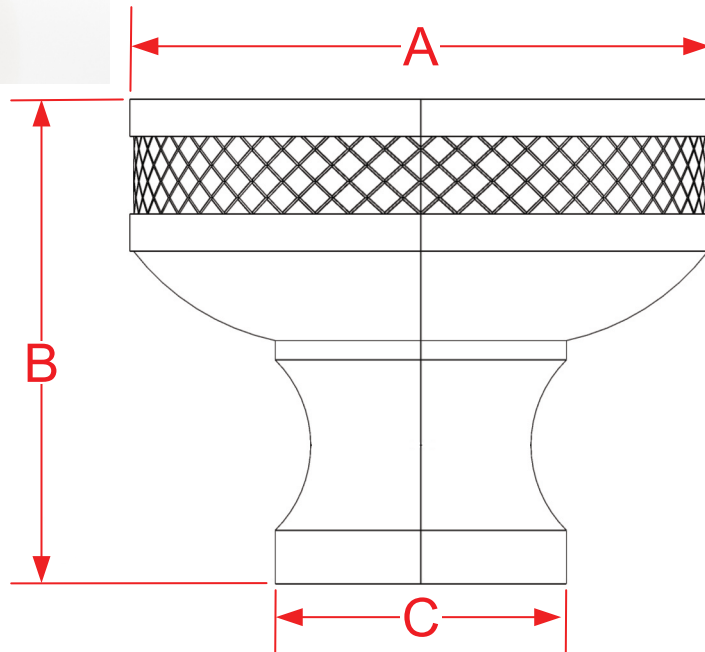

586, 587 & 588 Cabinet Knobs Series

Finishes for Life
TARNISH-FREE GUARANTEED

	A	B	C
Part #	Diameter	Projection	Base
586	1.0000"	1.0625"	0.5000"
587	1.2500"	1.1250"	0.6250"
588	1.5000"	1.1875"	0.7880"
Custom Sizing Available			