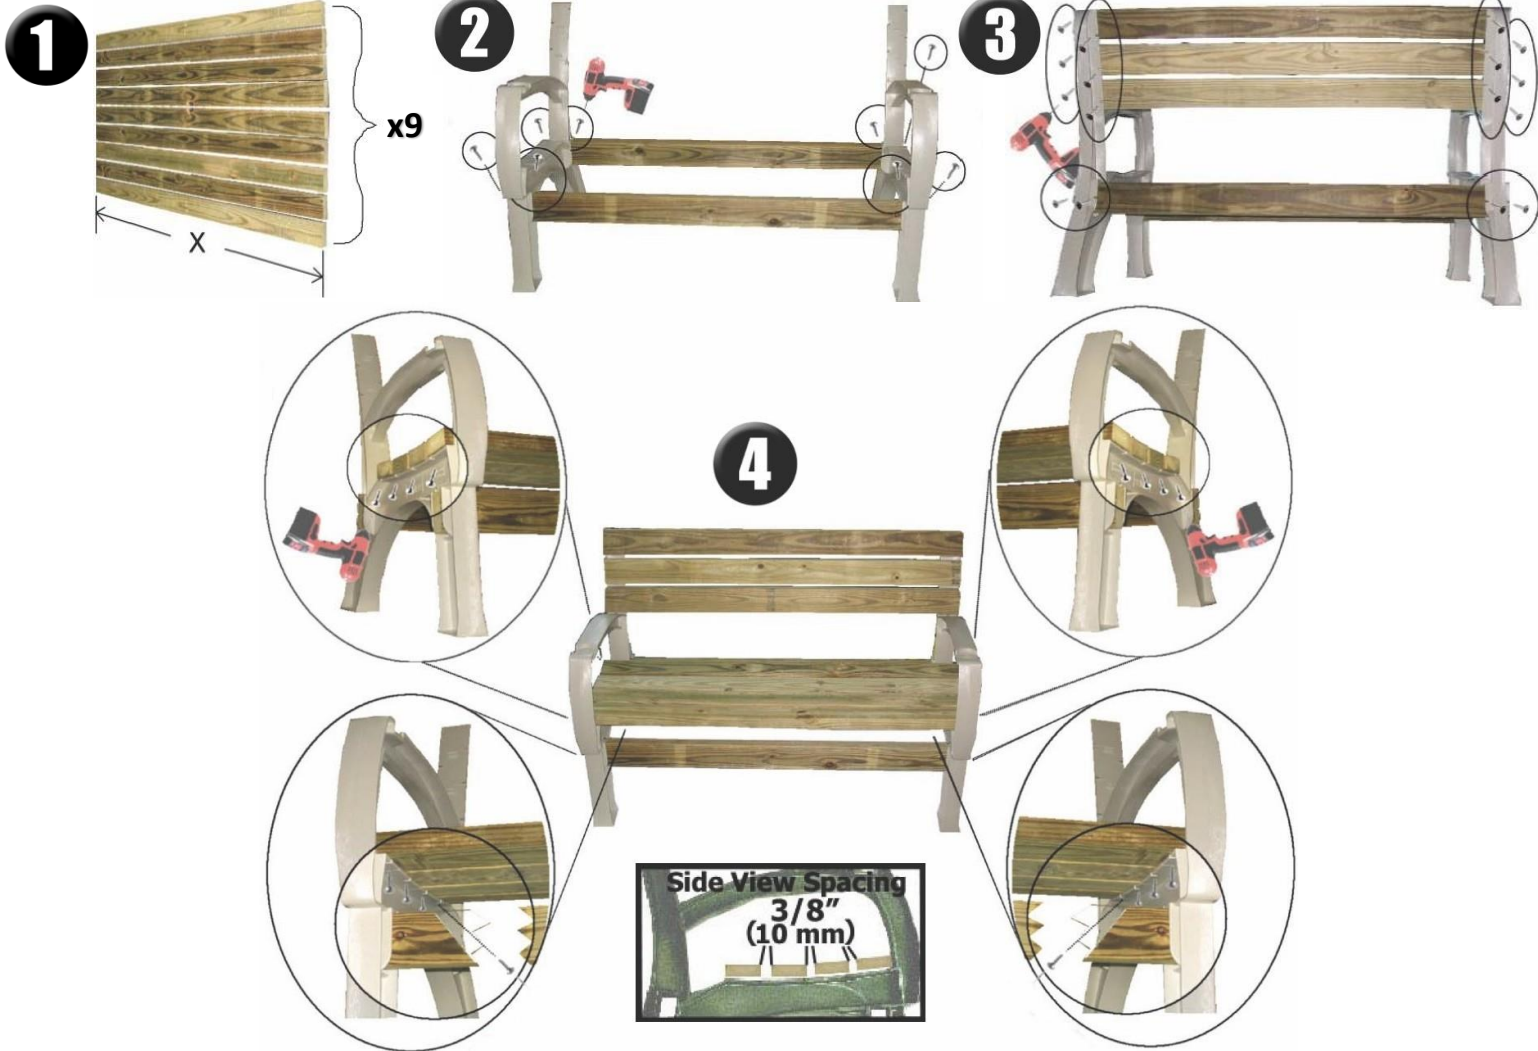

#10x1"
x40
(4.75mmx25mm)

Included

x9
2x4
3 1/2"
(89mm) 1 1/2"
(38mm)

Materials Needed

Tools Needed

Maximum Recommended Length of X = 6' (1829 mm) (Per Pair of Legs)

2-Year Limited Warranty our product purchased for normal household use. We warrants this product to the original purchaser of a product that it will be free from defects in material and workmanship for a period of 2 years from the date of purchase. We will repair, replace, or refund the purchase price of the product, at the option, upon return of the product and the original receipt. In the US, this warranty gives you specific legal rights that may vary from state to state.