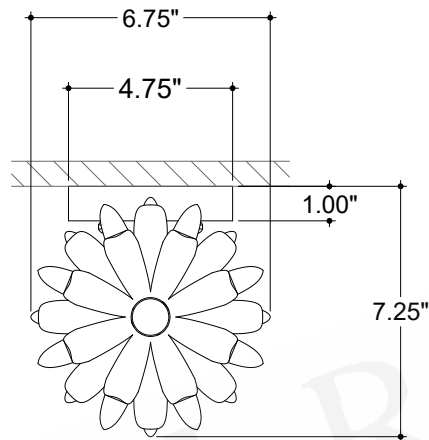

ITEM: 5000-0302

Overall Dimensions

Height: 19.5"
Width: 6.75"
Depth: 7.25"

TOP VIEW

FRONT VIEW

SIDE VIEW