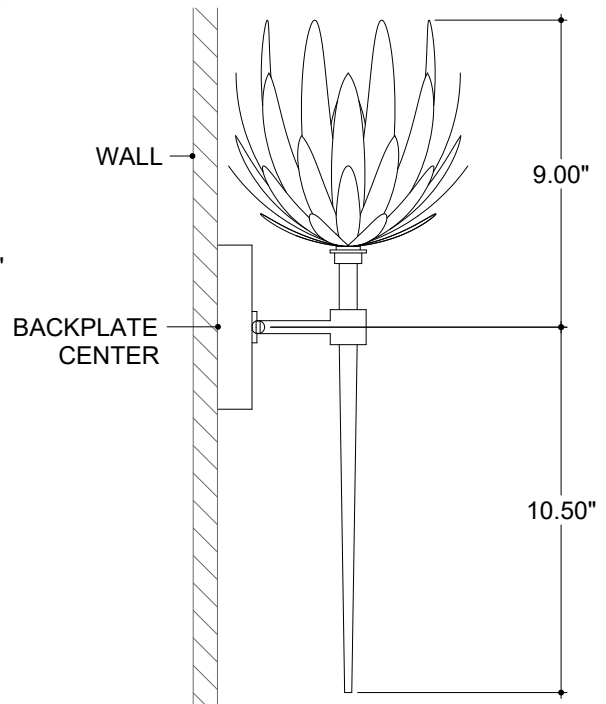

ITEM: 5000-0302

Overall Dimensions

Height: 19.5"
Width: 6.75"
Depth: 7.25"

TOP VIEW

FRONT VIEW

SIDE VIEW