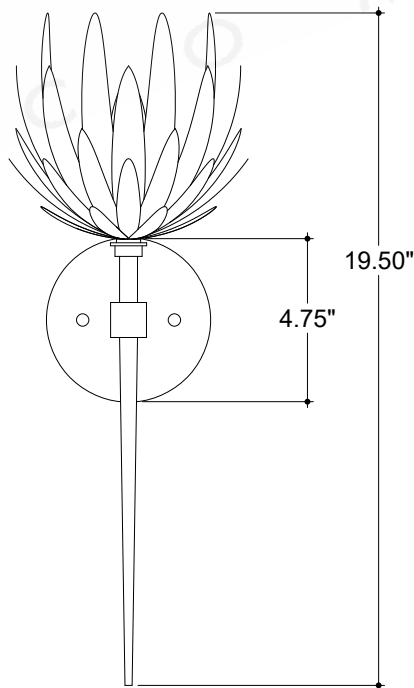

ITEM: 5000-0302

Overall Dimensions

Height: 19.5"
Width: 6.75"
Depth: 7.25"

TOP VIEW

FRONT VIEW

SIDE VIEW