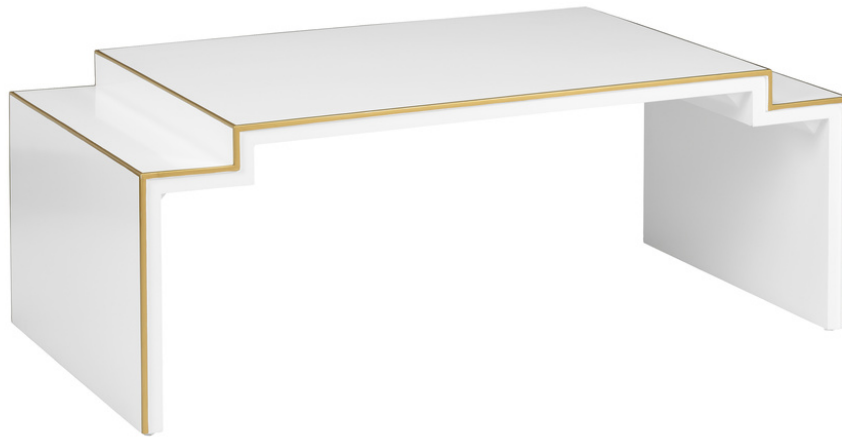

WILDWOOD CHELSEA HOUSE

370615 • Chatsworth Table - White

18.5h x 50w x 26d

Wood

White/Gold

White lacquered wood with gold edging, designed by Elizabeth Wicker.